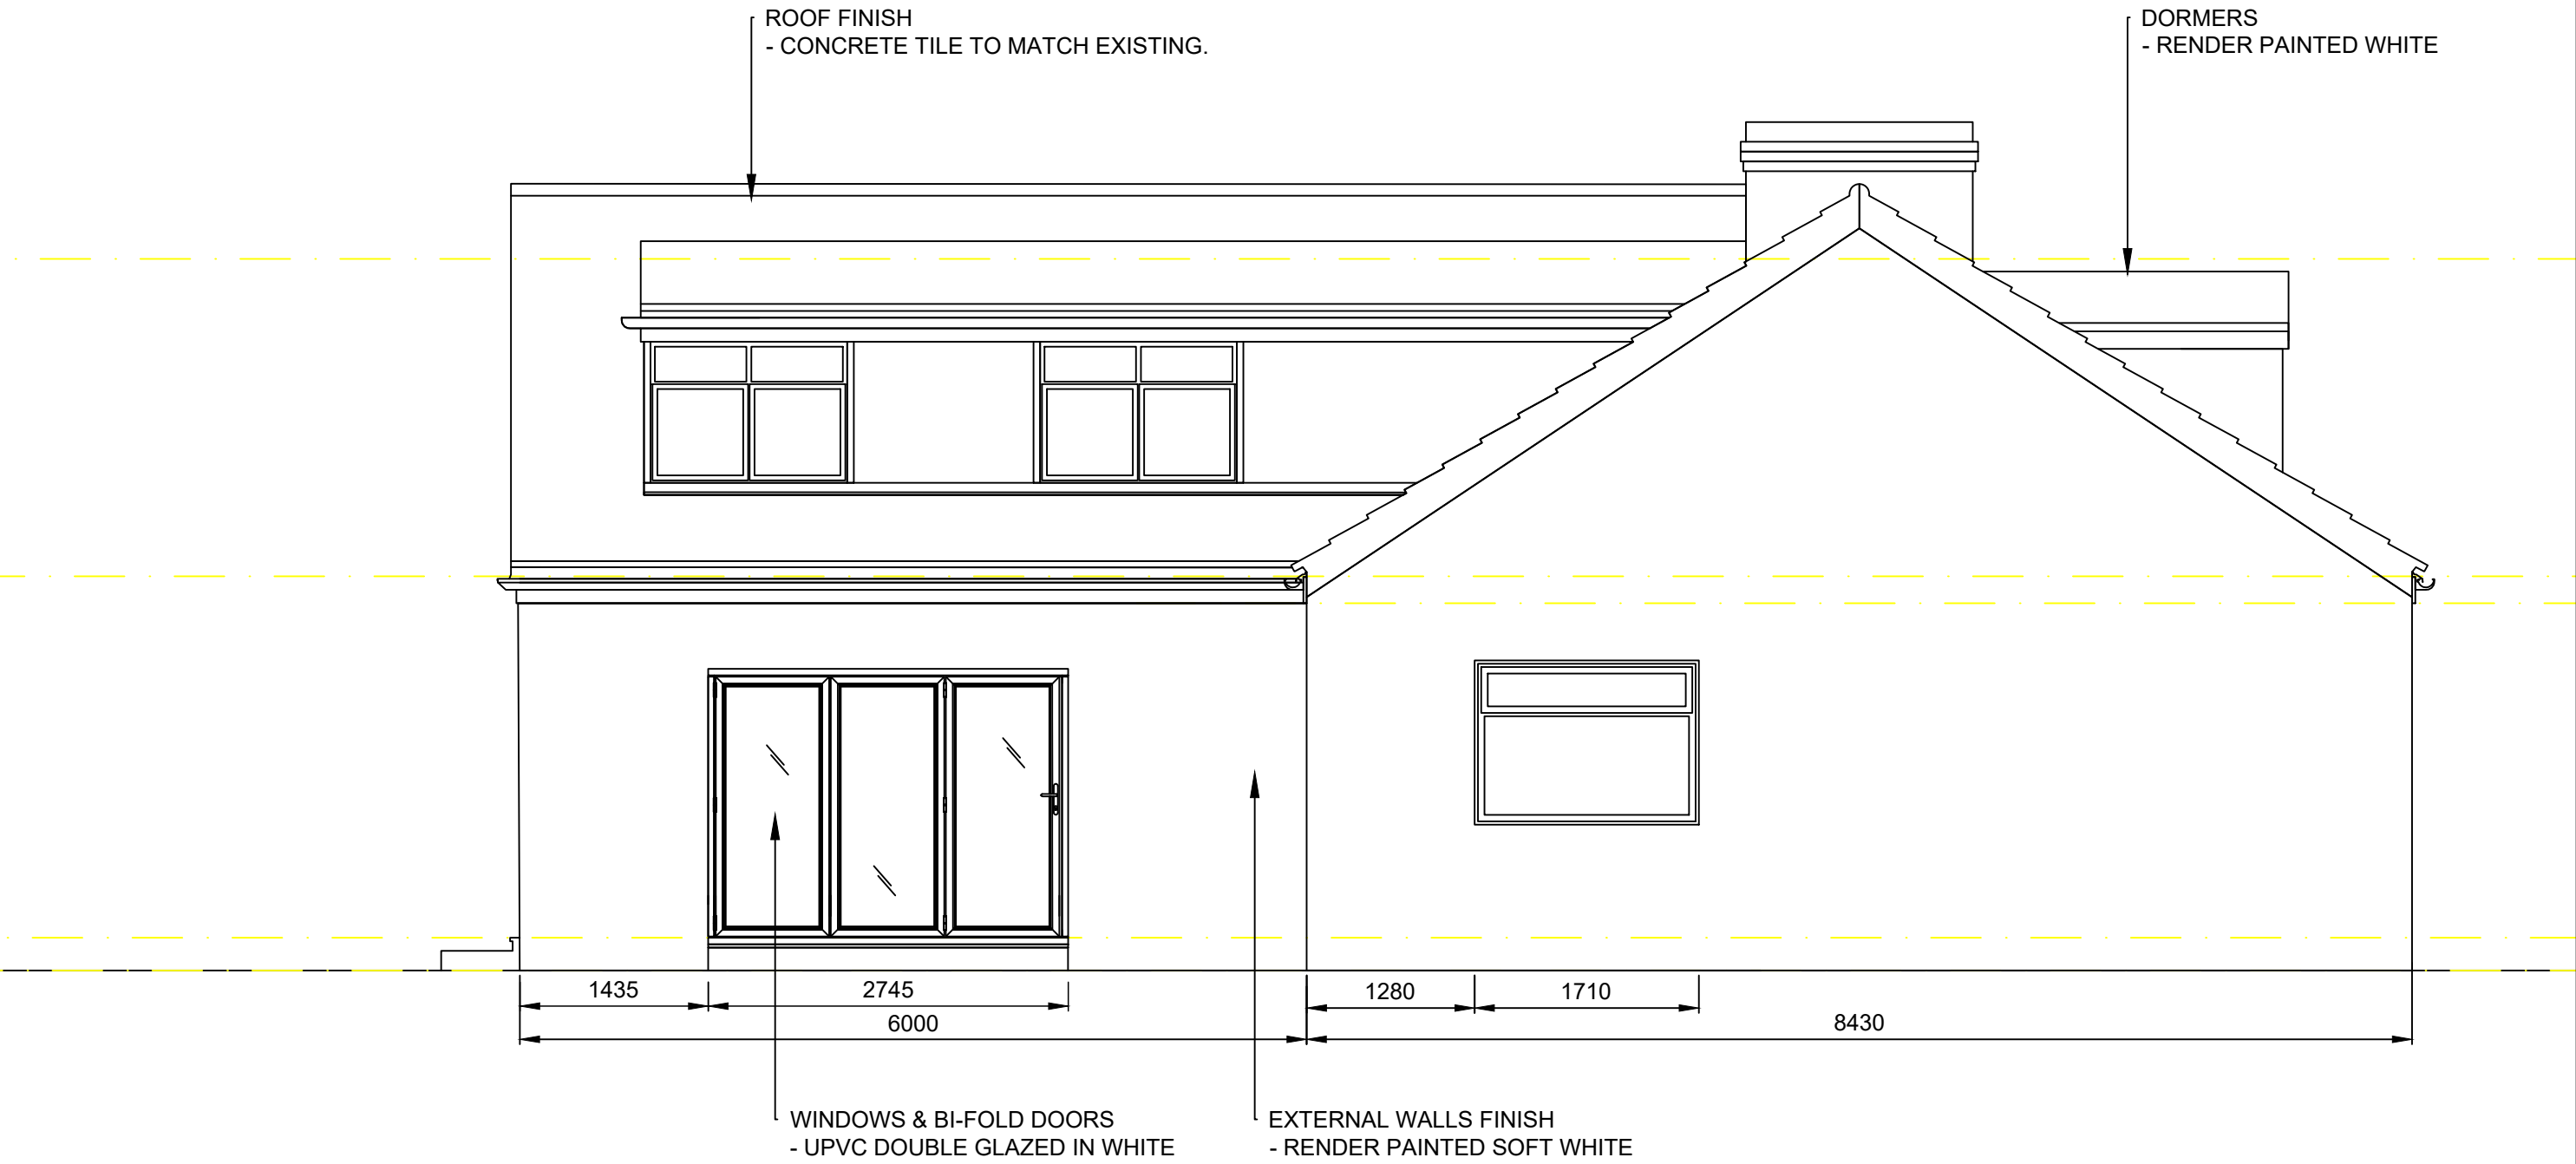

**PROPOSED SITE  
ELEVATION B**

SCALE: 1:50@A3

Client :  
Mr Tim Kenyon

Title:  
Proposed Elevation B

Date:  
02/05/2022

Drawn by:  
GP

Revision:  
H

All photos and visuals are for illustrative use only and do not necessarily reflect the exact specification to be supplied. Any designs will require prototyping. Exact Manufacture Details are subject to change. This drawing and all design intent within remains the property of rareleaf events, and must not be copied or shown to any third parties without written permission. © Copyright rareleaf-events

Drawing Ref:  
FL.0003 /11