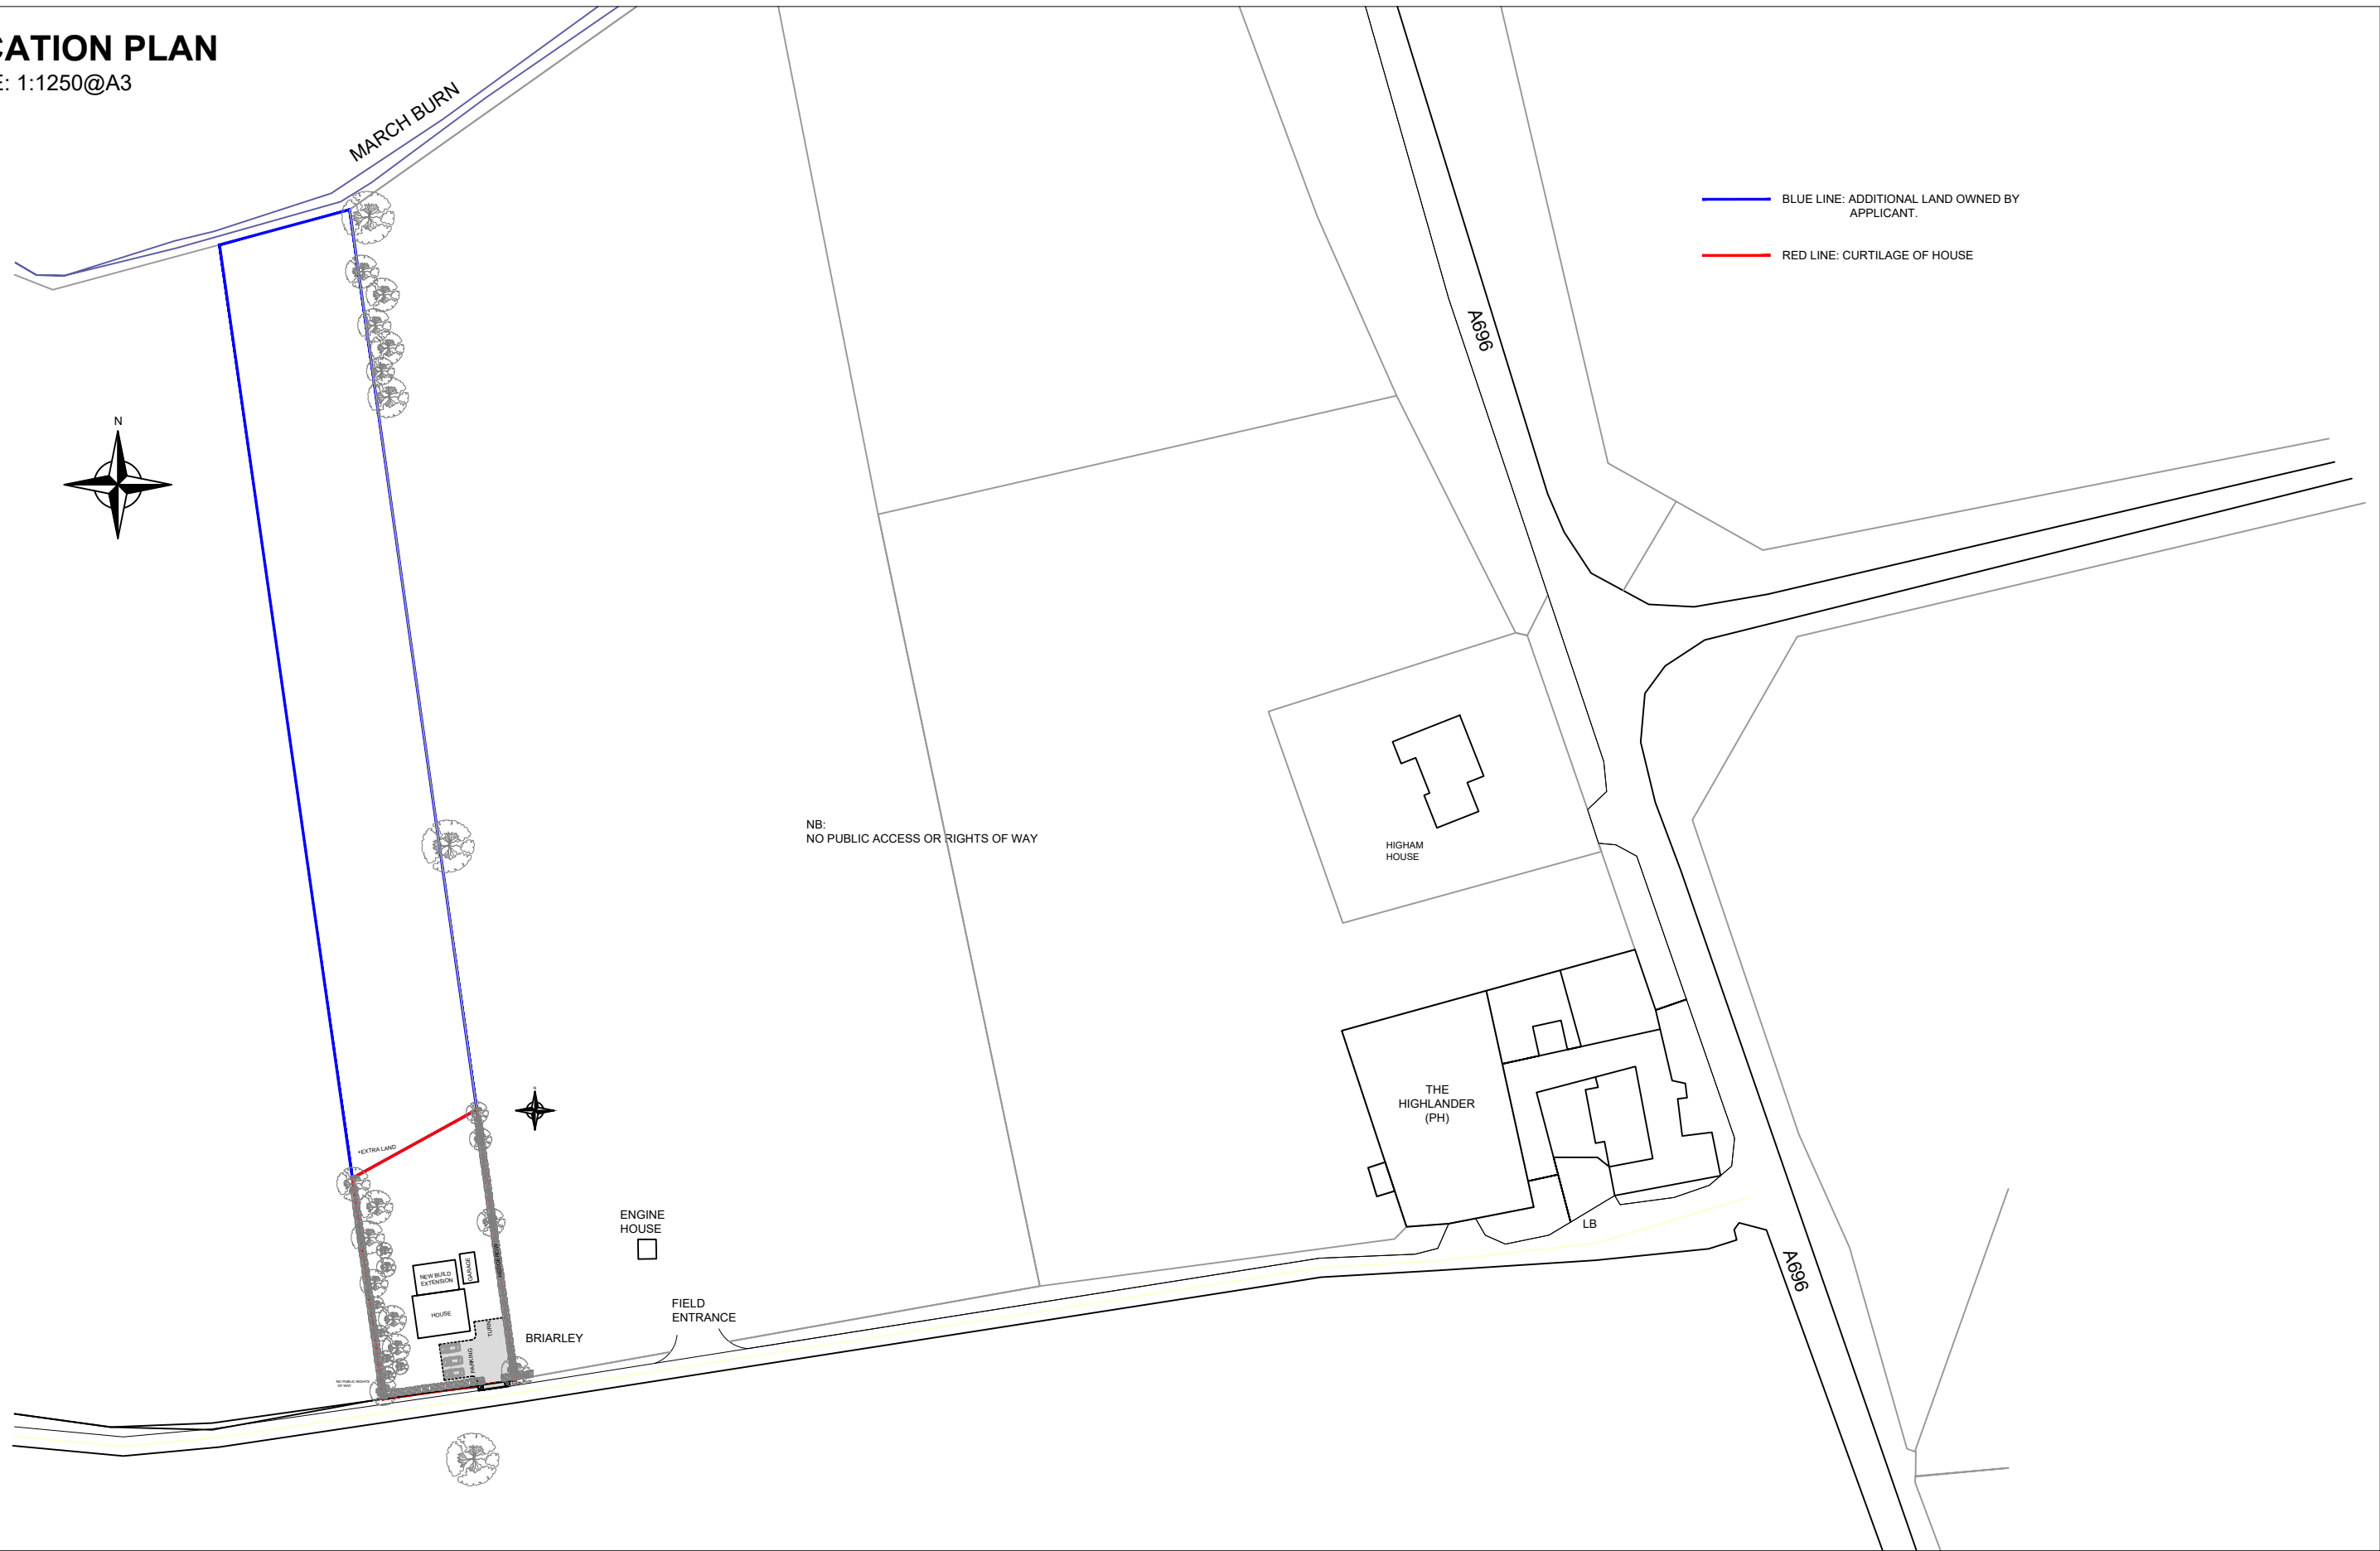

LOCATION PLAN

SCALE: 1:1250@A3

Client :
Mr Tim Kenyon

Title:
Proposed Site - Location Plan

Date:
08/02/2022

Drawn by:
GP

Revision:
G

All photos and visuals are for illustrative use only and do not necessarily reflect the exact specification to be supplied. Any designs will require prototyping. Exact Manufacture Details are subject to change. This drawing and all design intent within remains the property of rareleaf events, and must not be copied or shown to any third parties without written permission. © Copyright rareleaf-events

Drawing Ref:
FL.0003 / 03