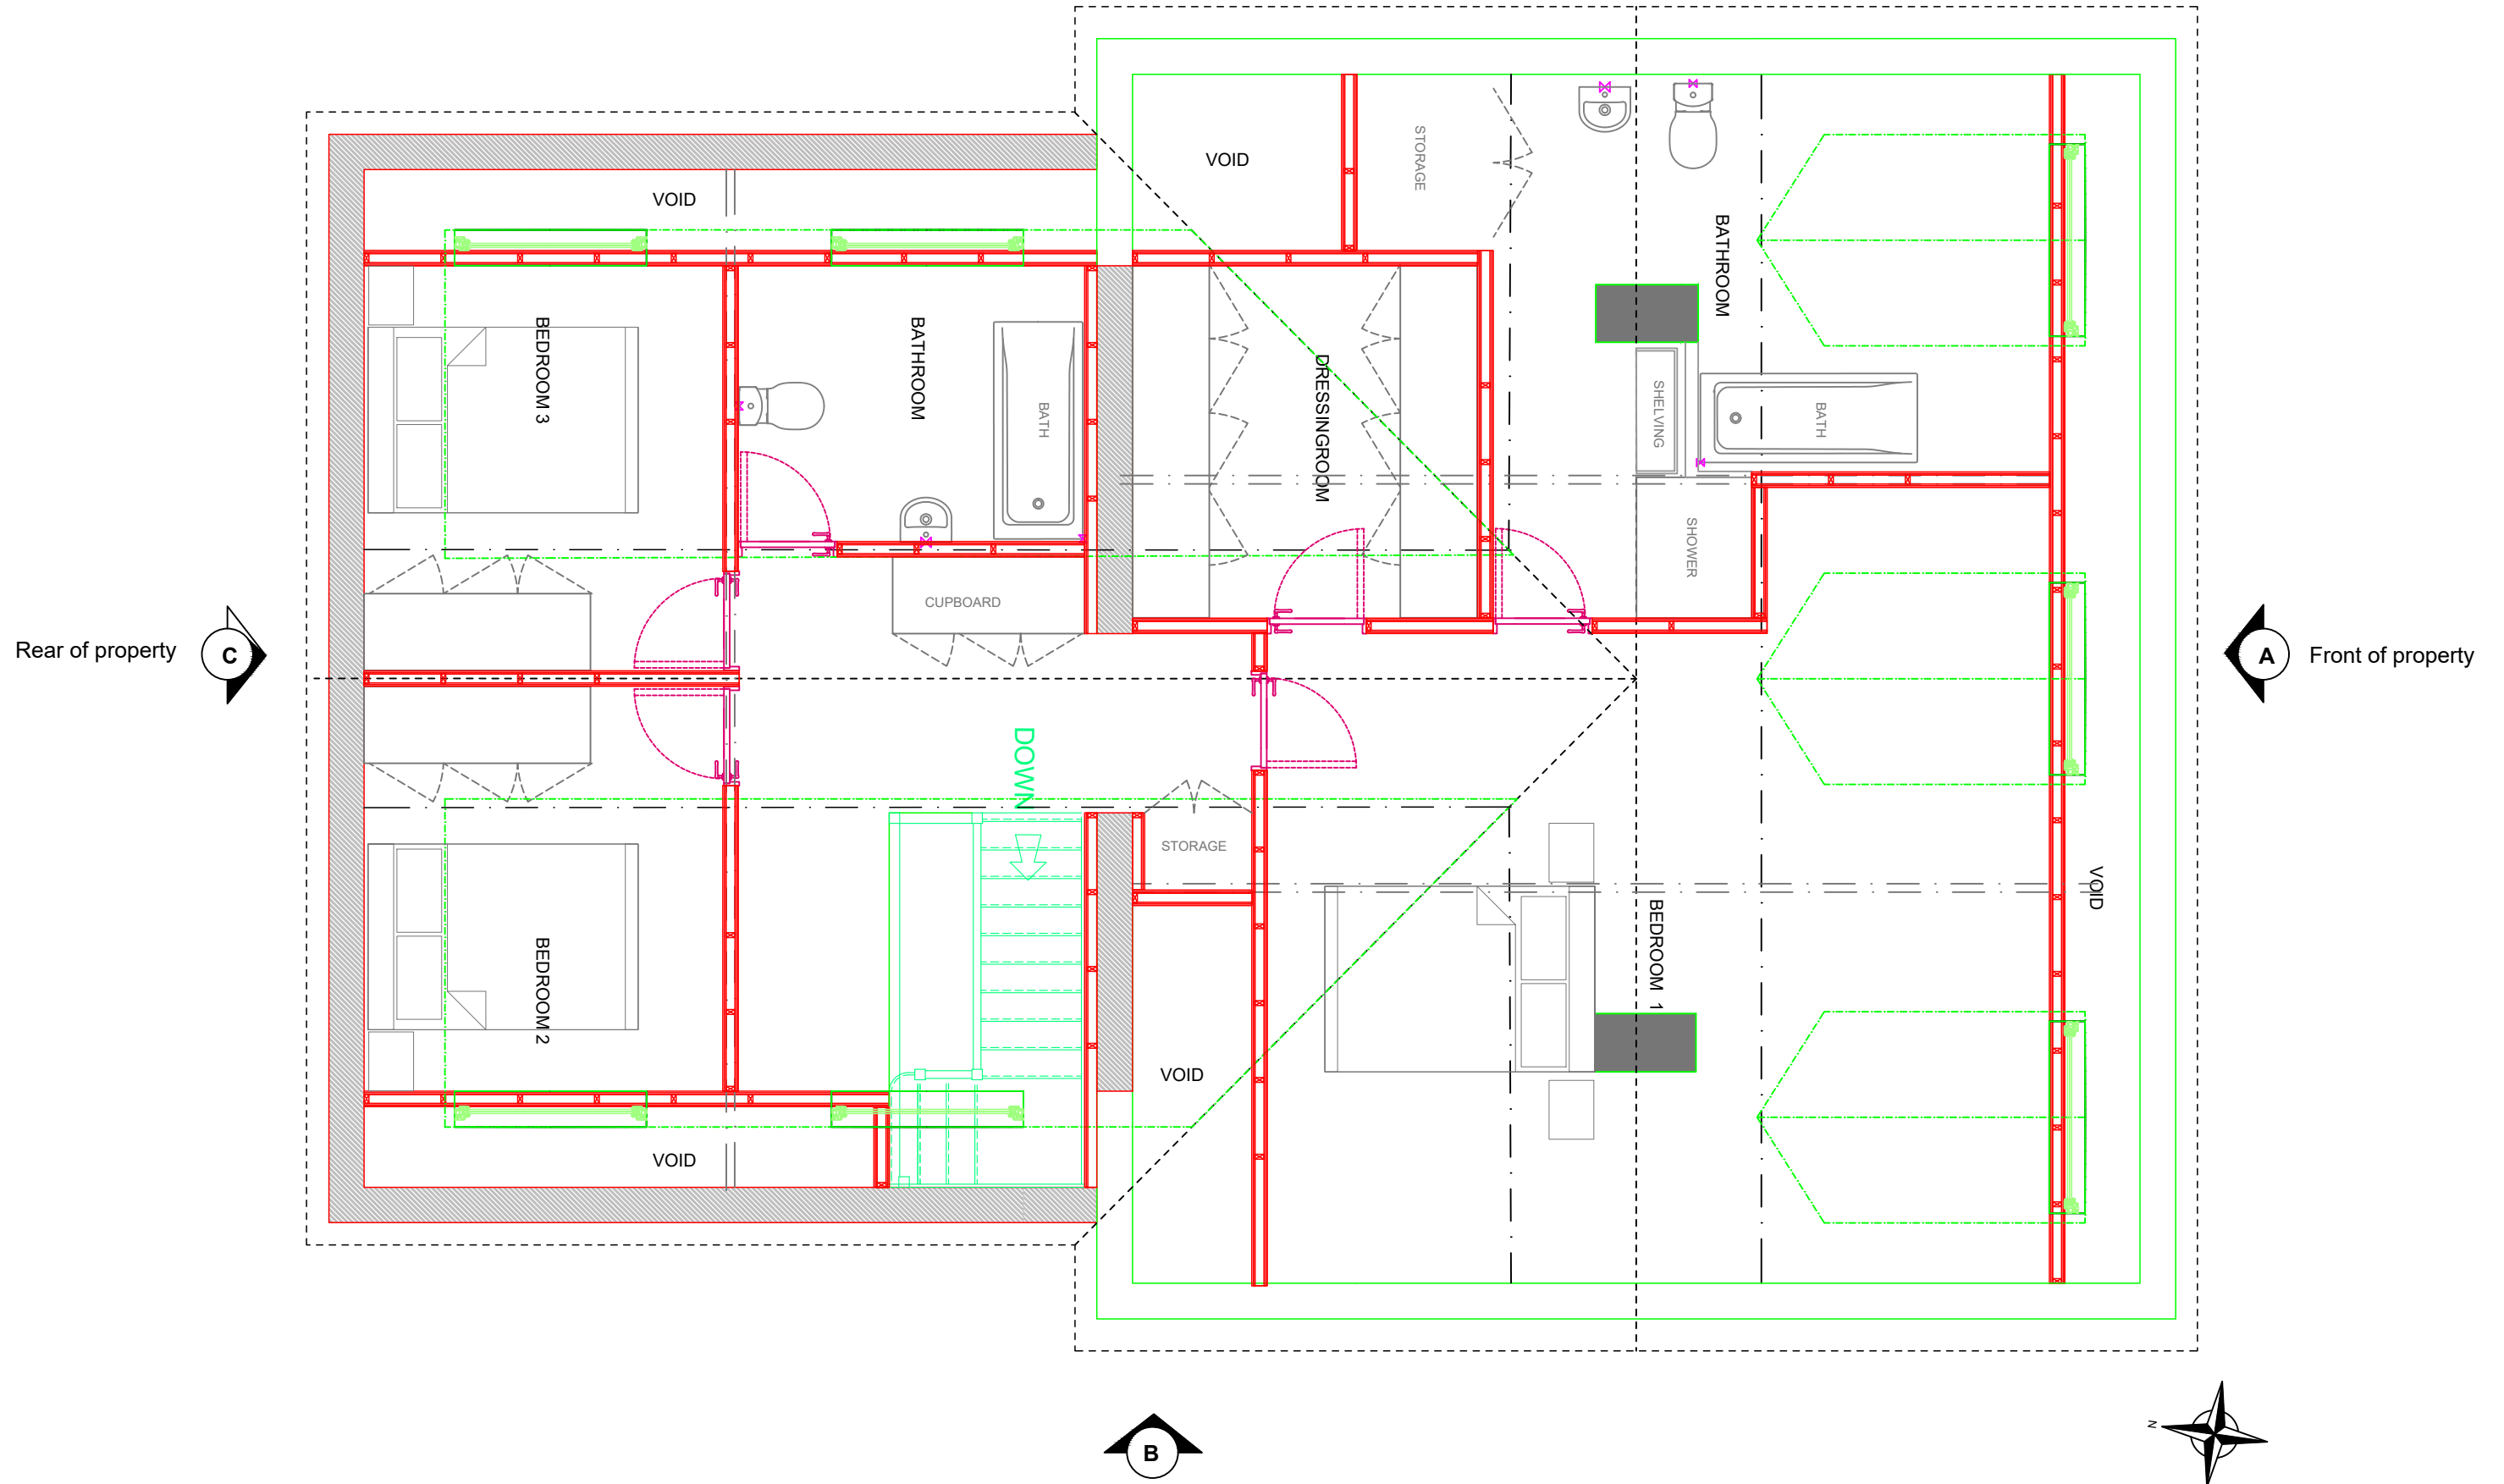

**PROPOSED SITE  
FIRST FLOOR**

SCALE: 1:50@A3

Client :  
Mr Tim Kenyon

Title:  
Proposed 1st Floor

Date:  
02/05/2022

Drawn by:  
GP

Revision:  
H

All photos and visuals are for illustrative use only and do not necessarily reflect the exact specification to be supplied. Any designs will require prototyping. Exact Manufacture Details are subject to change. This drawing and all design intent within remains the property of rareleaf events, and must not be copied or shown to any third parties without written permission. © Copyright rareleaf-events

Drawing Ref:  
FL.0003 / 08

www.rareleaf-events.co.uk