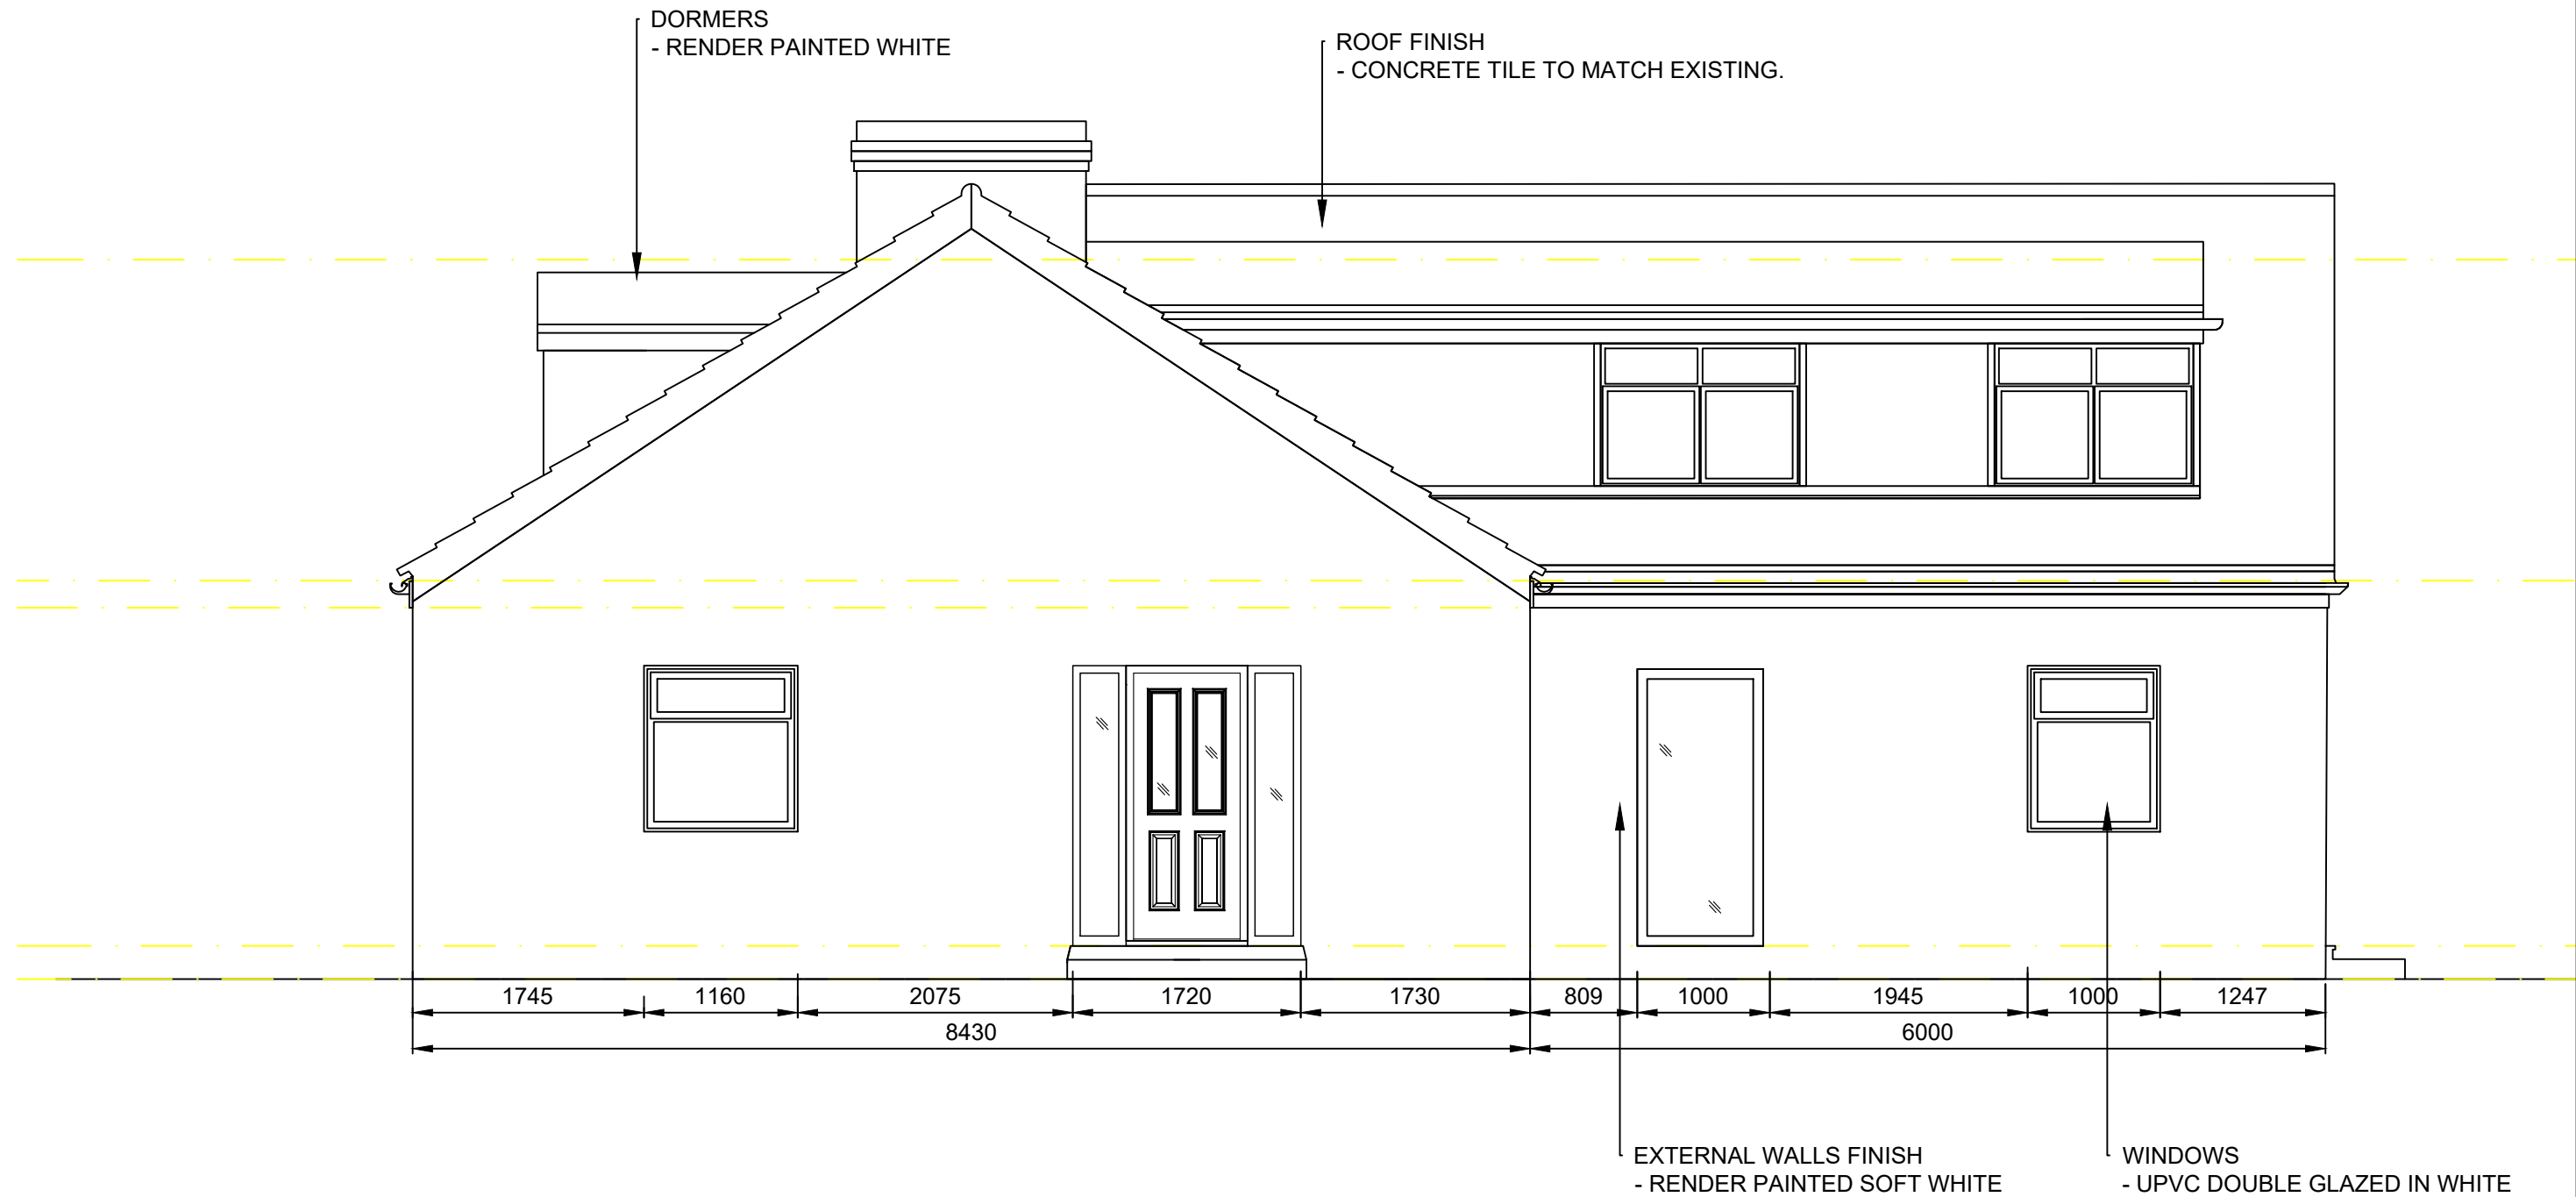

**PROPOSED SITE
ELEVATION D**

SCALE: 1:50@A3

Client :
Mr Tim Kenyon

Title:
Proposed Elevation D

Date:
15/02/2022

Drawn by:
GP

Revision:
G

All photos and visuals are for illustrative use only and do not necessarily reflect the exact specification to be supplied. Any designs will require prototyping. Exact Manufacture Details are subject to change. This drawing and all design intent within remains the property of rareleaf events, and must not be copied or shown to any third parties without written permission.© Copyright rareleaf-events

Drawing Ref:
FL.0003 / 12