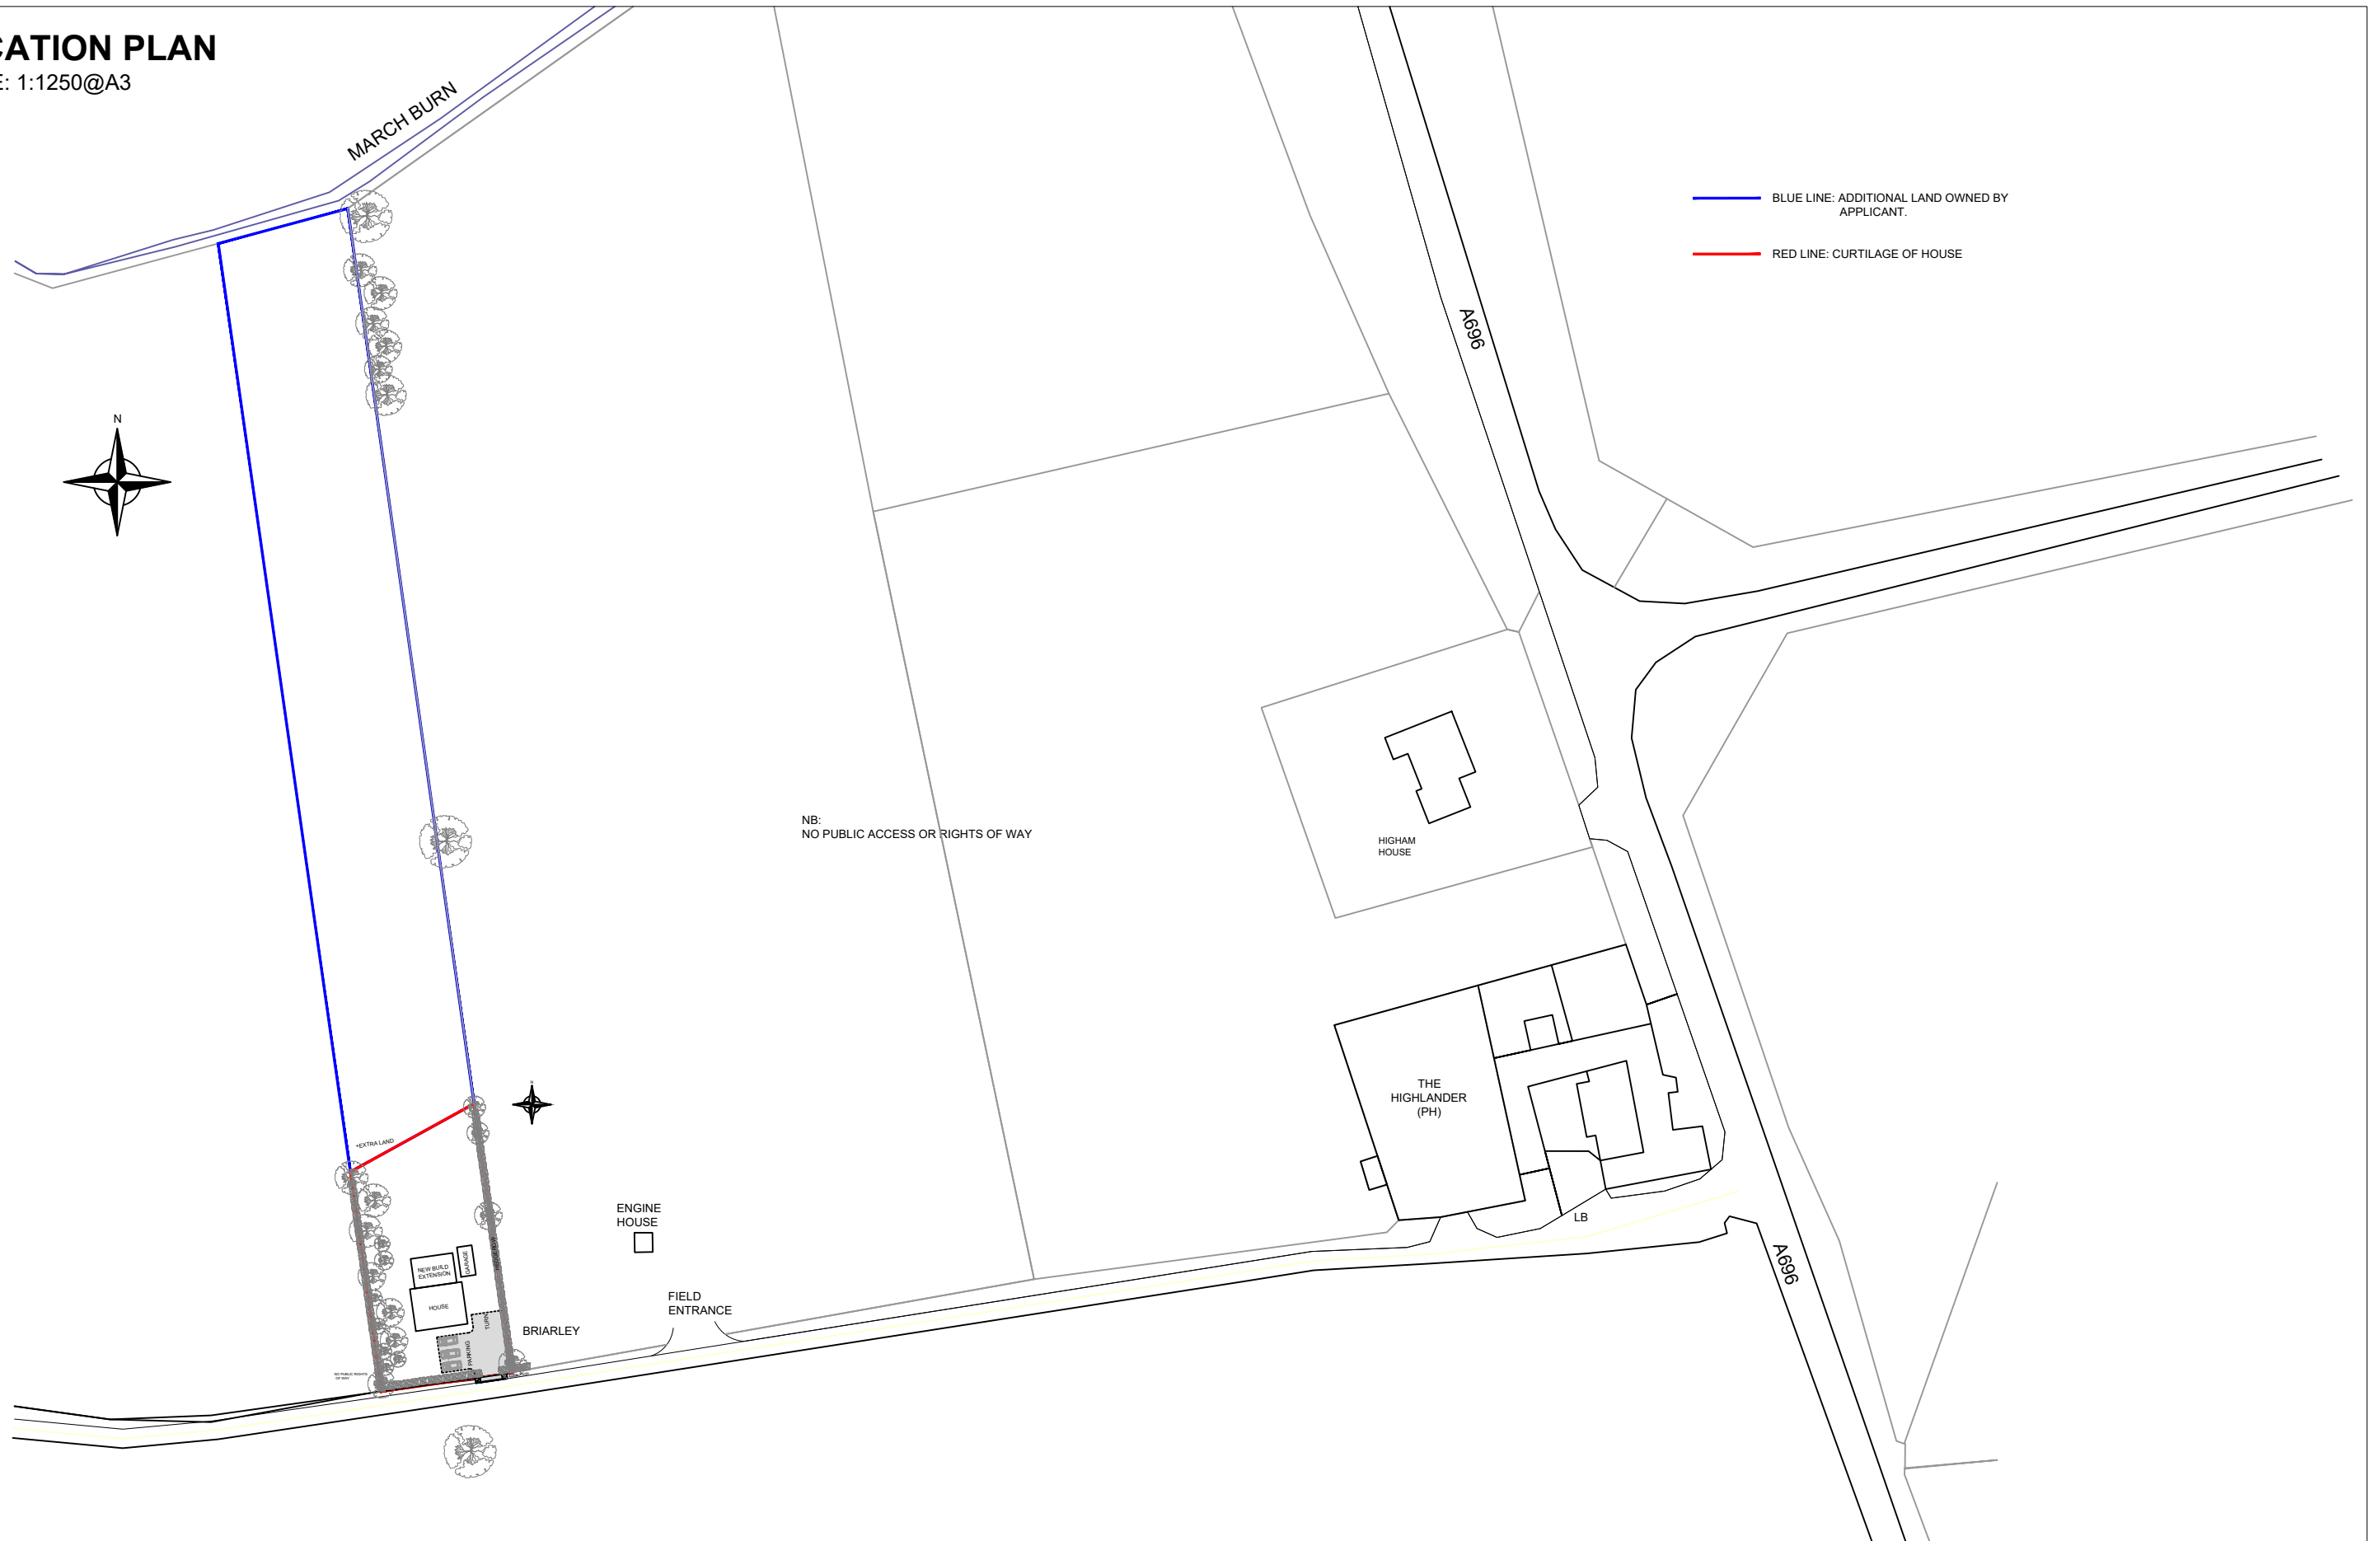

LOCATION PLAN

SCALE: 1:1250@A3

Client :
Mr Tim Kenyon

Title:
Proposed Site - Location Plan

Date:
08/02/2022

Drawn by:
GP

Revision:
G

All photos and visuals are for illustrative use only and do not necessarily reflect the exact specification to be supplied. Any designs will require prototyping. Exact Manufacture Details are subject to change. This drawing and all design intent within remains the property of rareleaf events, and must not be copied or shown to any third parties without written permission. © Copyright rareleaf-events

Drawing Ref:
FL.0003 / 03