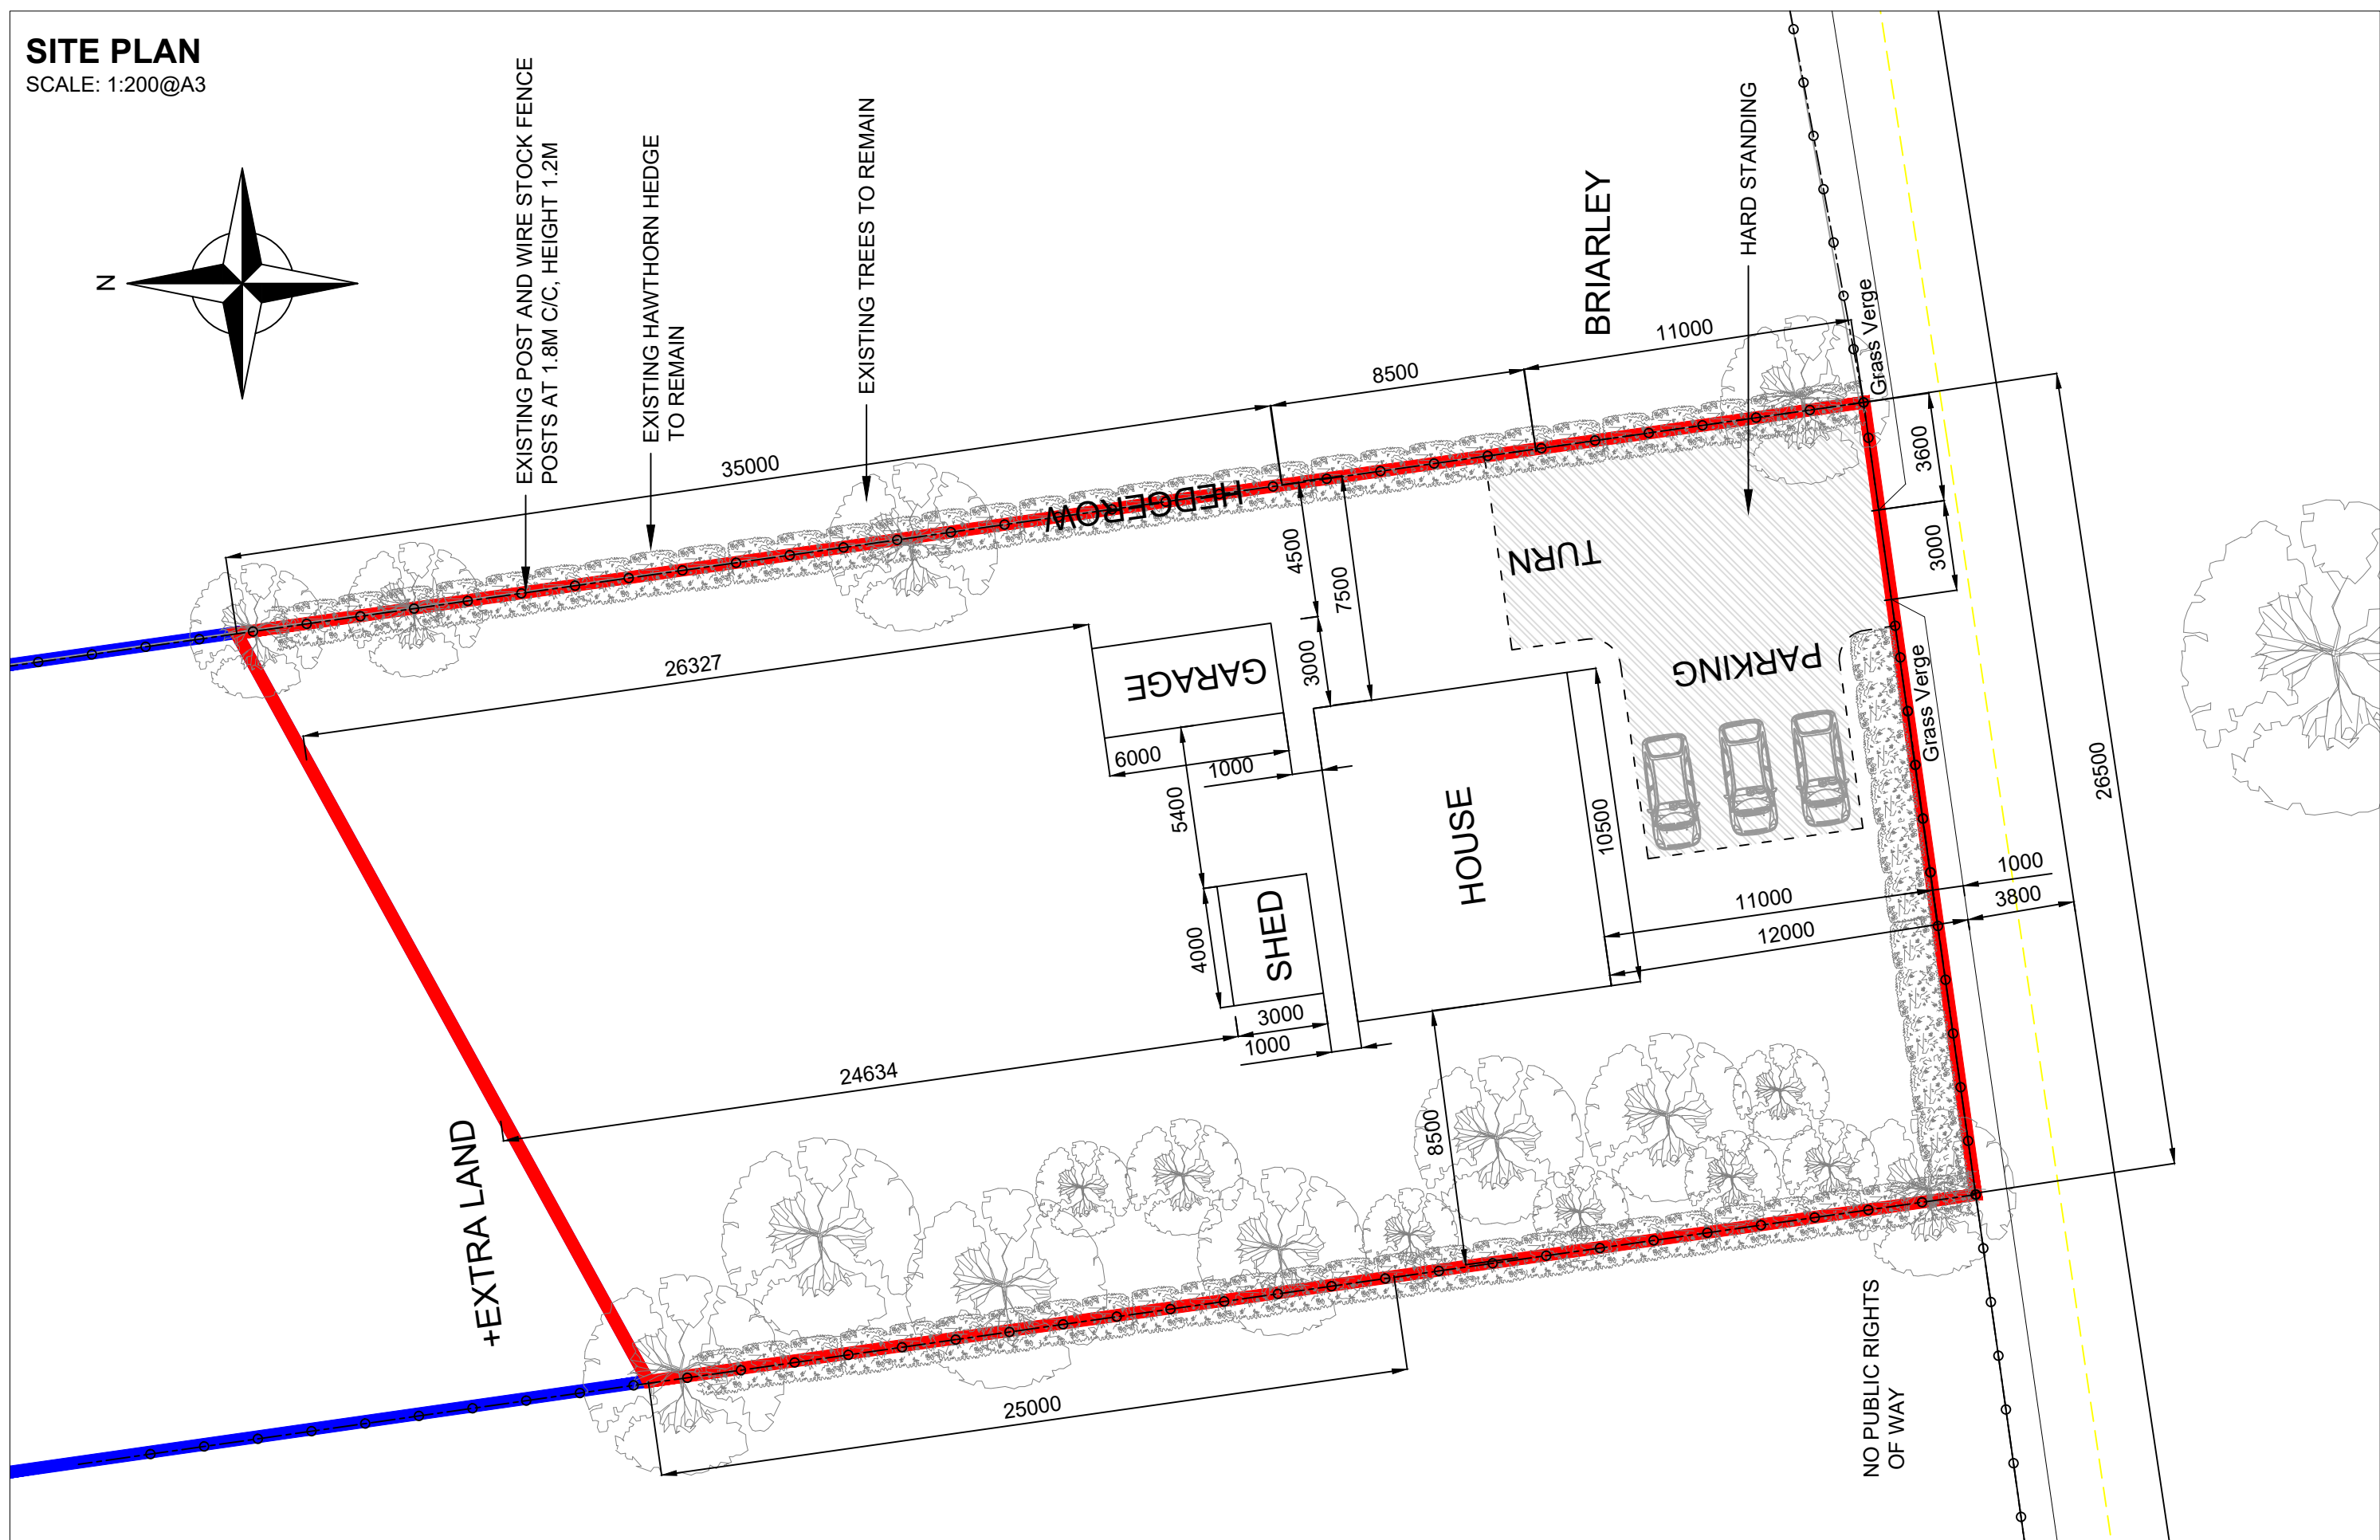

SITE PLAN

SCALE: 1:200@A3

Client :
Mr Tim Kenyon

Title:
Existing Site - Plan

Date:
07/10/2021

Drawn by:
GP

Revision:
D

All photos and visuals are for illustrative use only and do not necessarily reflect the exact specification to be supplied. Any designs will require prototyping. Exact Manufacture Details are subject to change. This drawing and all design intent within remains the property of rareleaf events, and must not be copied or shown to any third parties without written permission. © Copyright rareleaf-events

Drawing Ref:
FL.0003 / 02