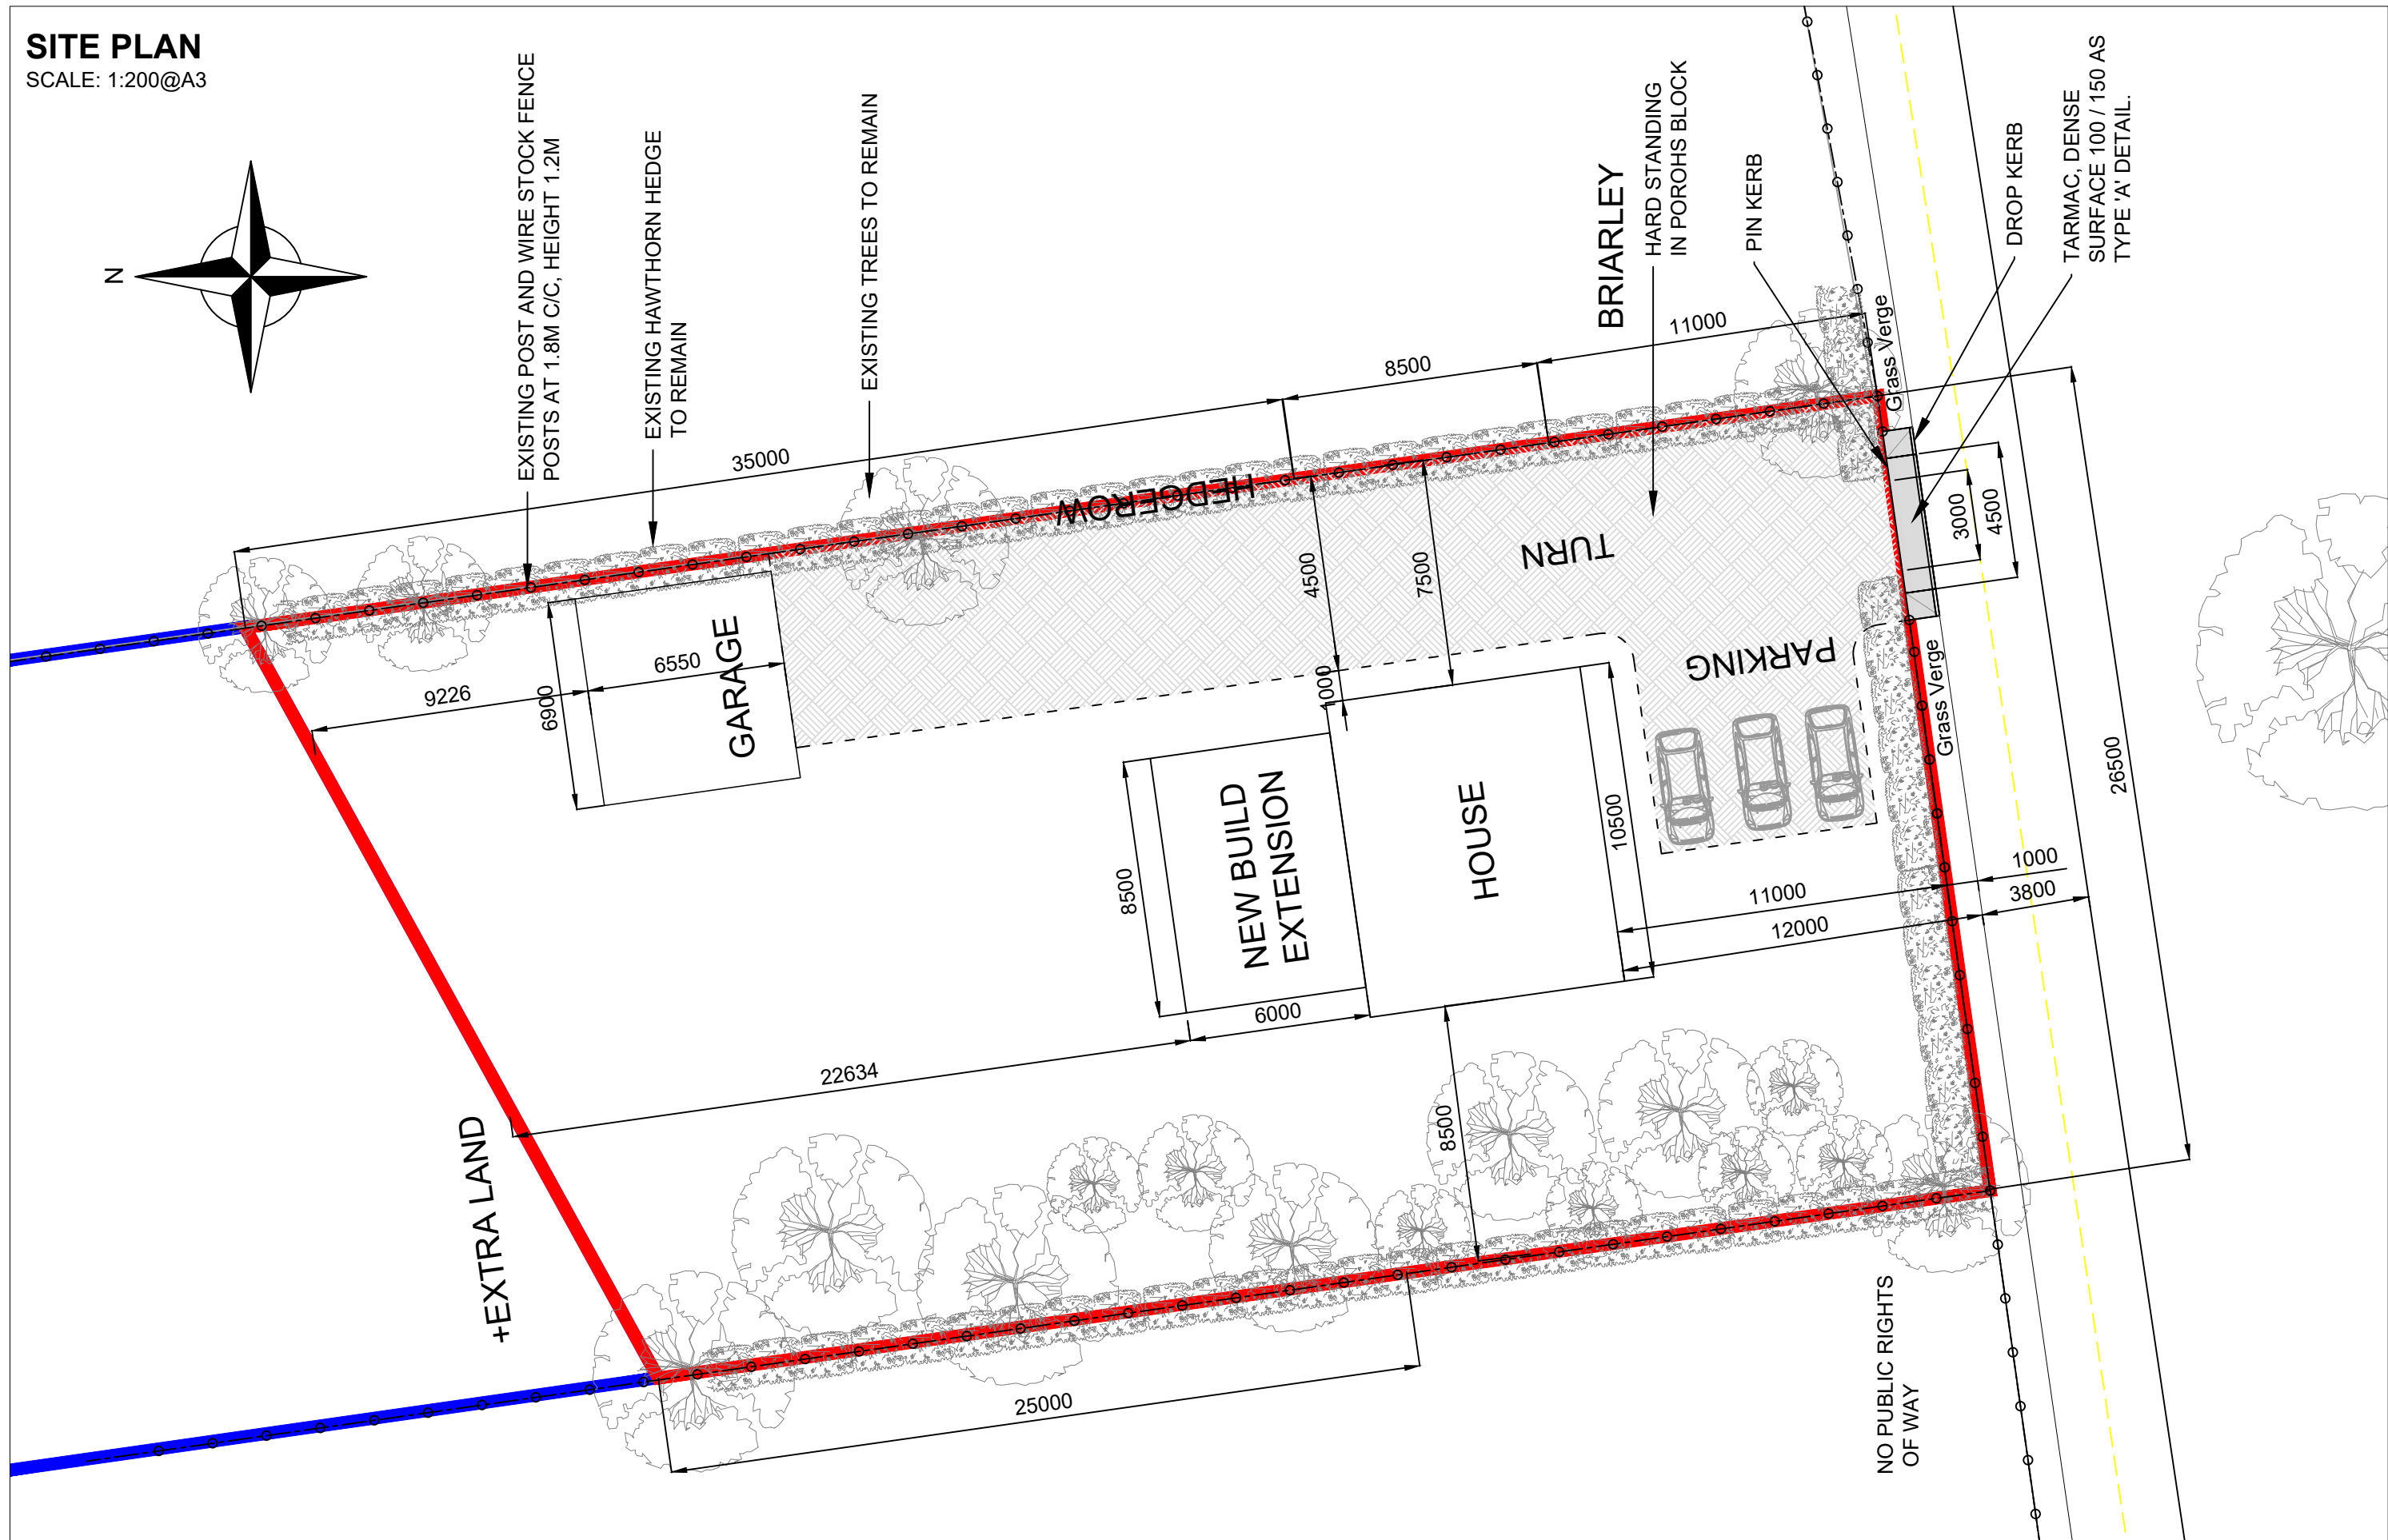

SITE PLAN

SCALE: 1:200@A3

Client : Mr Tim Kenyon	Title: Proposed Site - Plan	Date: 14/02/2022	Drawn by: GP	Revision: G
---------------------------	--------------------------------	---------------------	-----------------	----------------

All photos and visuals are for illustrative use only and do not necessarily reflect the exact specification to be supplied. Any designs will require prototyping. Exact Manufacture Details are subject to change. This drawing and all design intent within remains the property of rareleaf events, and must not be copied or shown to any third parties without written permission. © Copyright rareleaf-events

Drawing Ref:
FL.0003 / 04