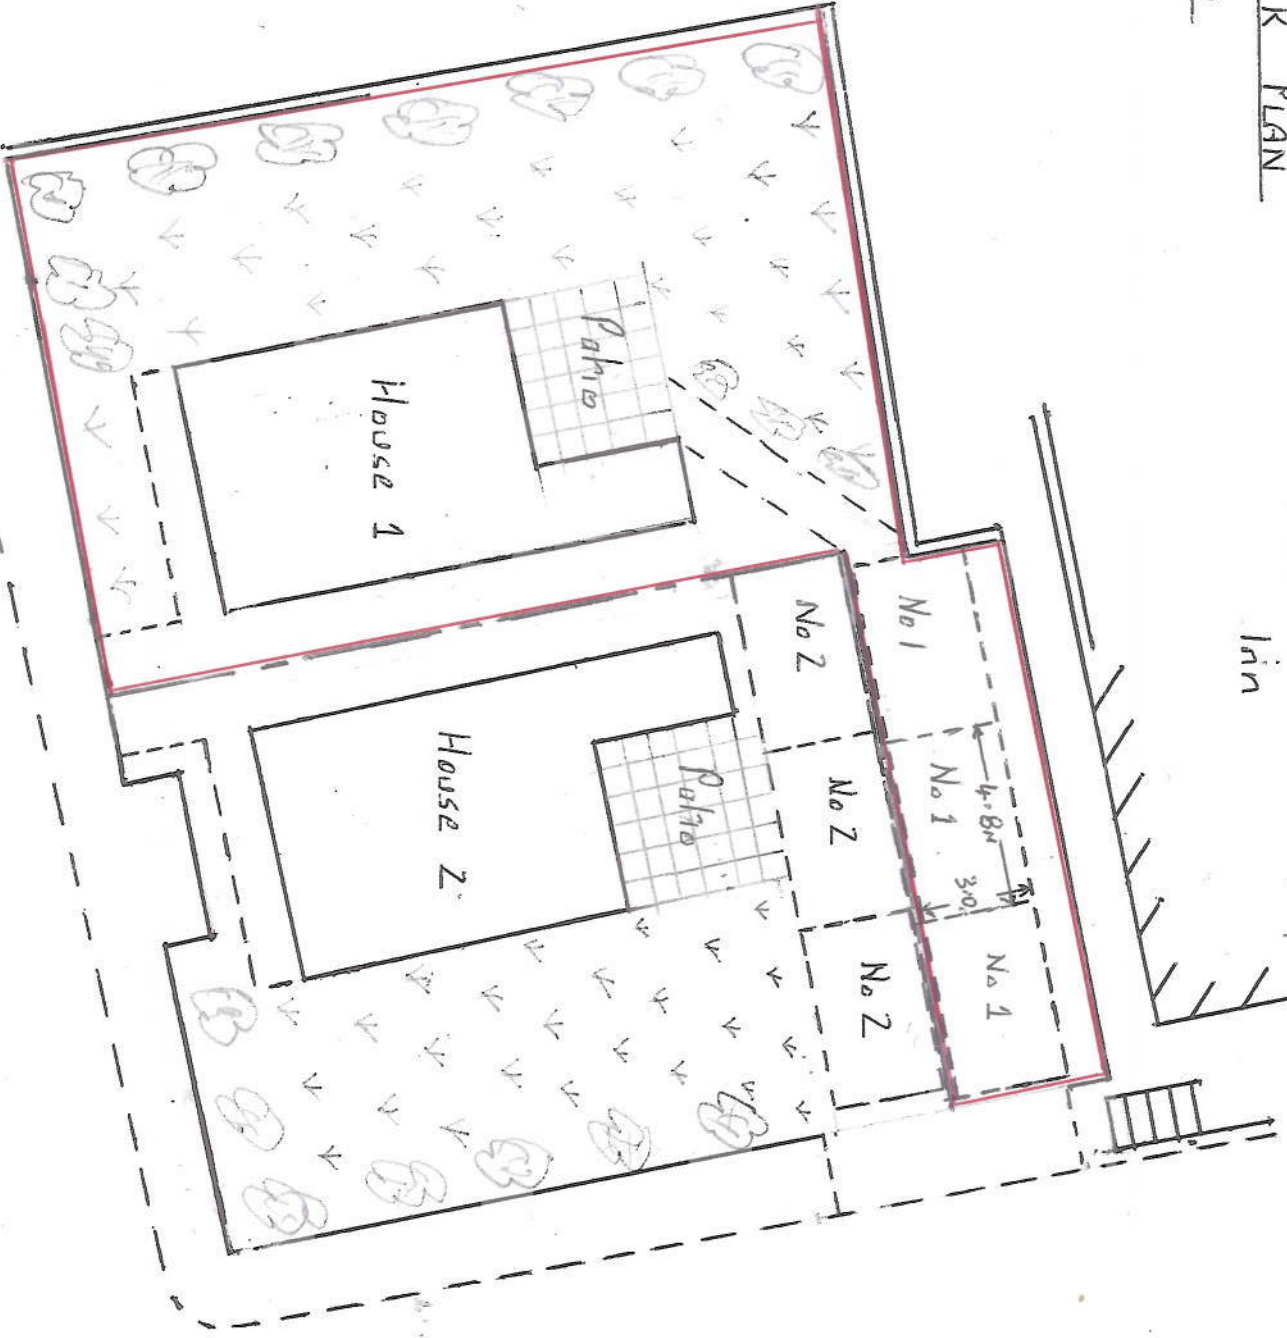

PROPOSED BLOCK PLAN

Scale: 1/200

Mount Pleasant
In

Greenview Tce.