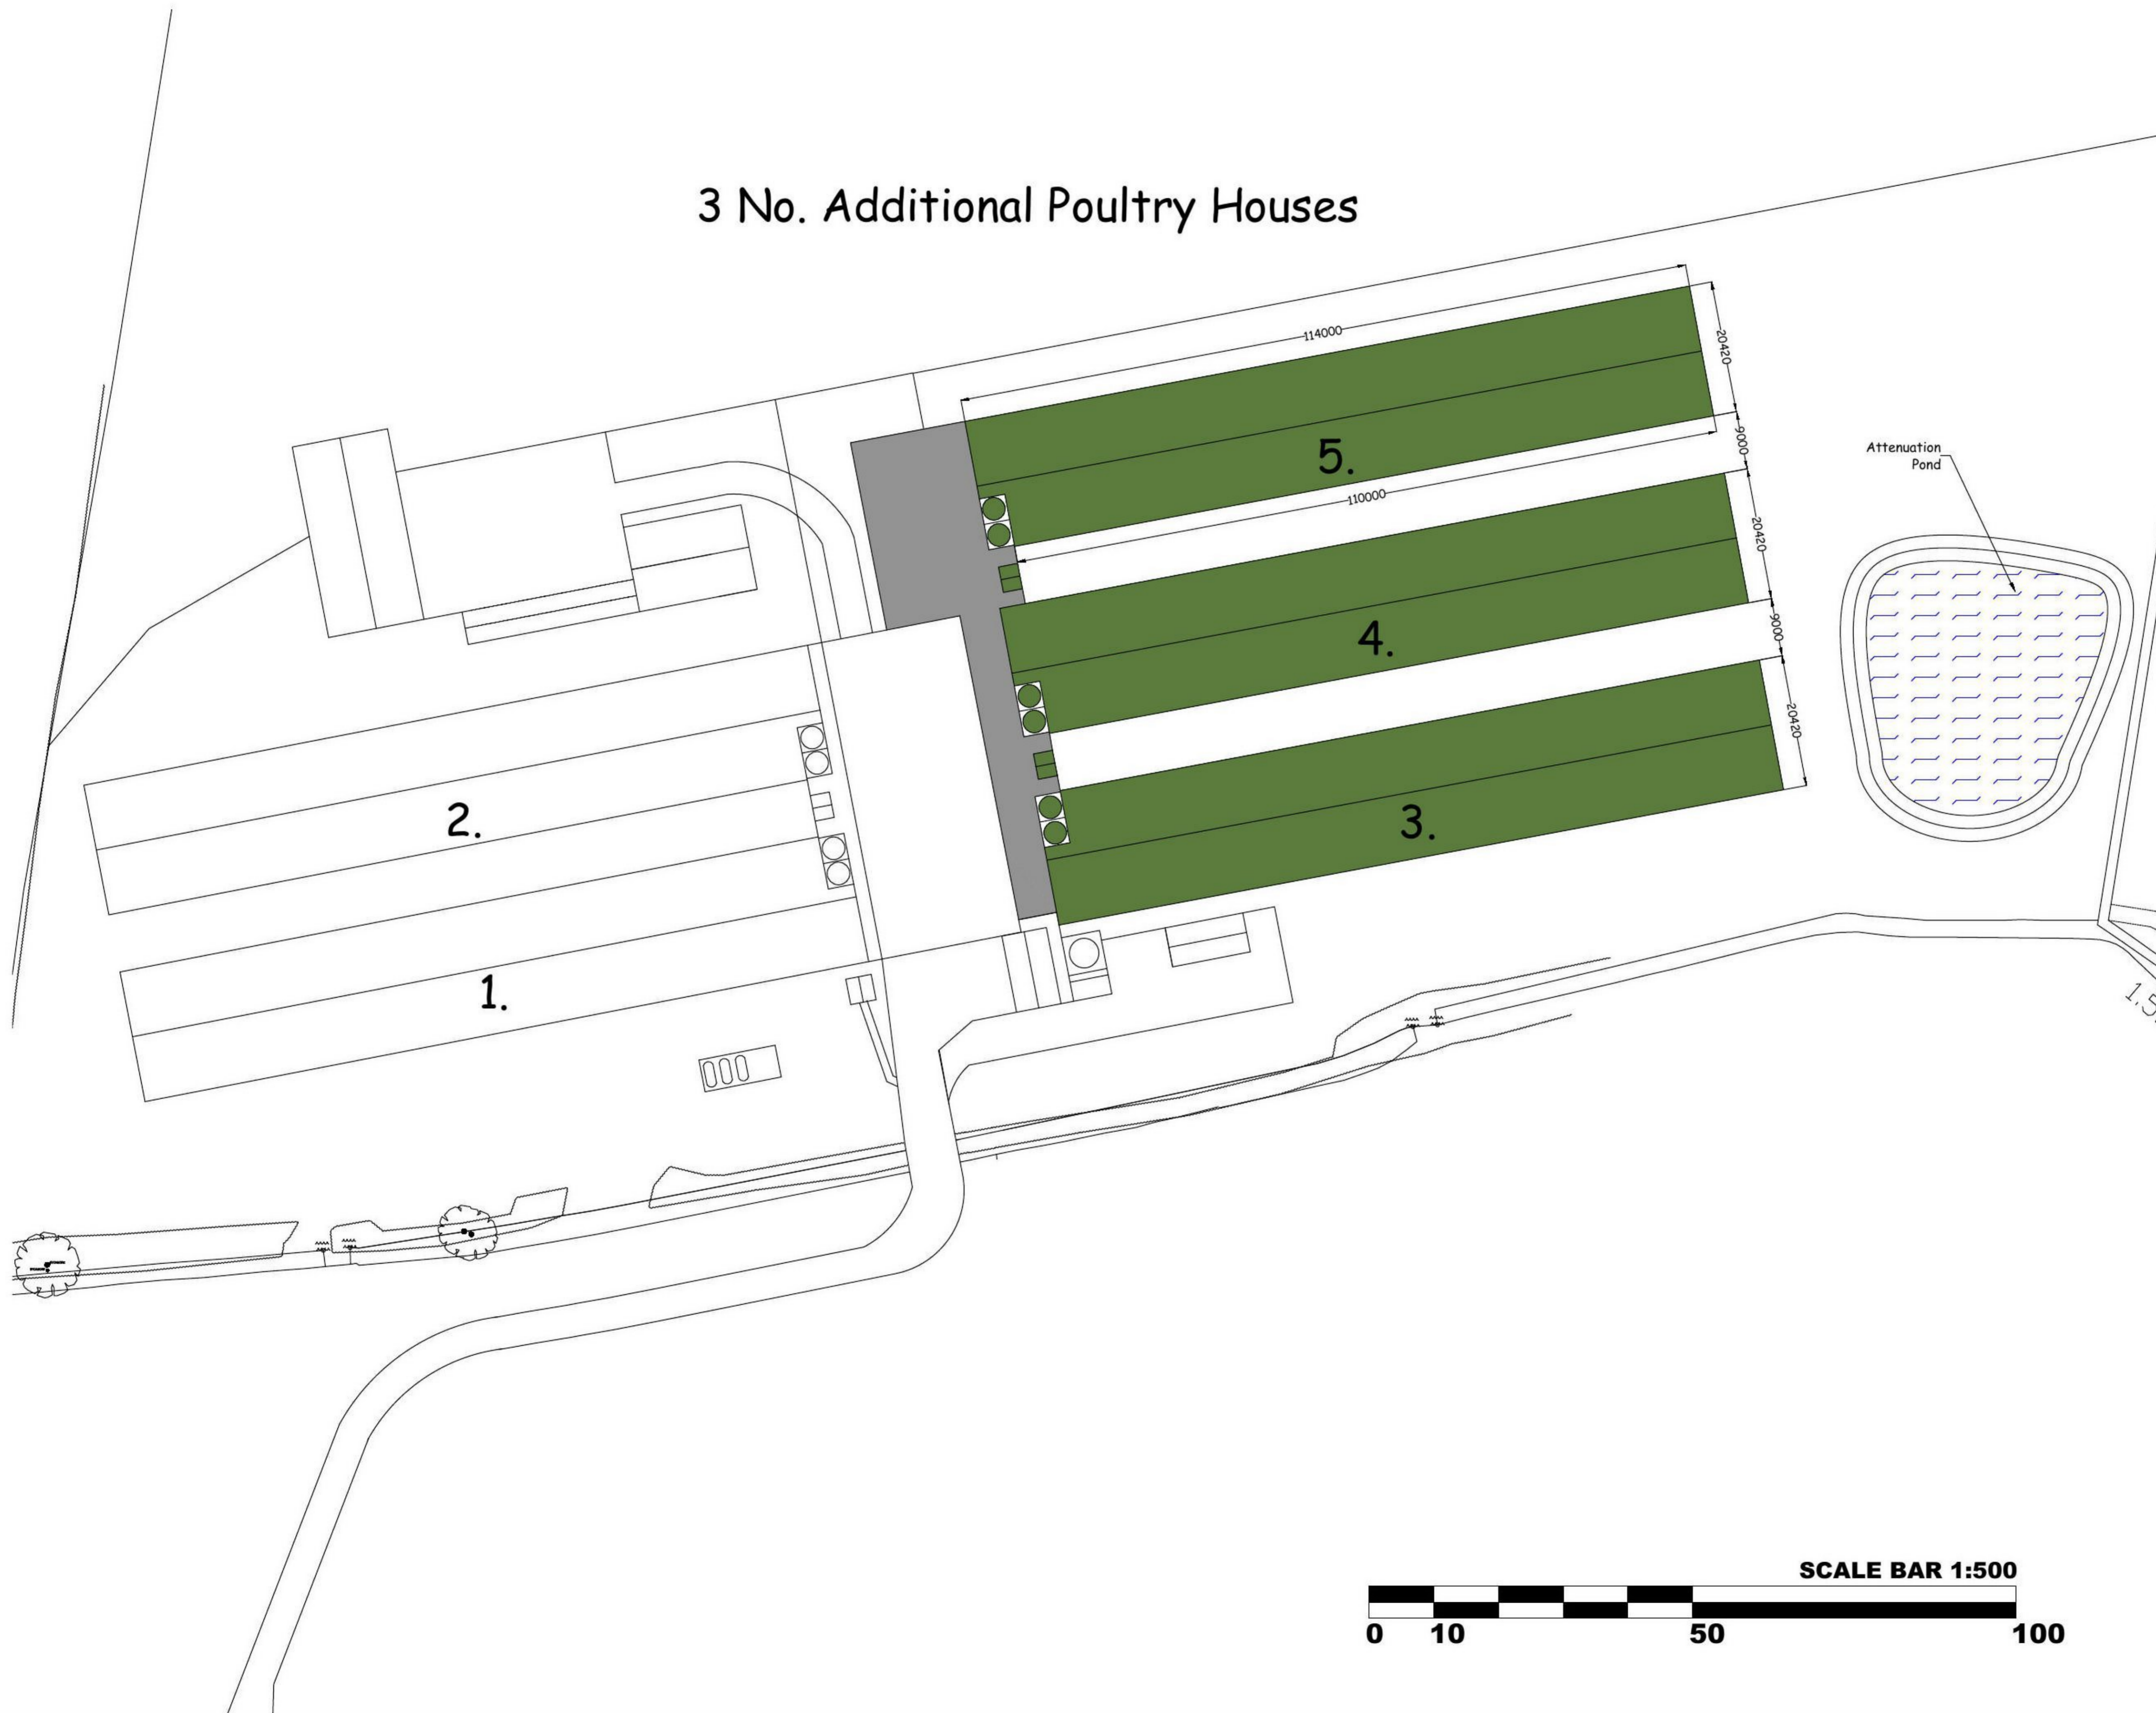

# 3 No. Additional Poultry Houses

**IAN PICK ASSOCIATES LTD**  
Specialist Agricultural & Rural Planning Consultants

Station Farm Offices  
Wansford Road  
Nafferton  
Driffield  
East Yorkshire  
YO25 8NJ

CLIENT  
A H Brown Farms  
Dairy House Farm  
Great Holland  
Frinton on Sea  
CO13 0EX

JOB TITLE  
Proposed Poultry Unit Expansion

DWG. TITLE  
Site Plan A1

SCALE 1=500      DRN IP

DWG. NUMBER  
IP/AHB/02