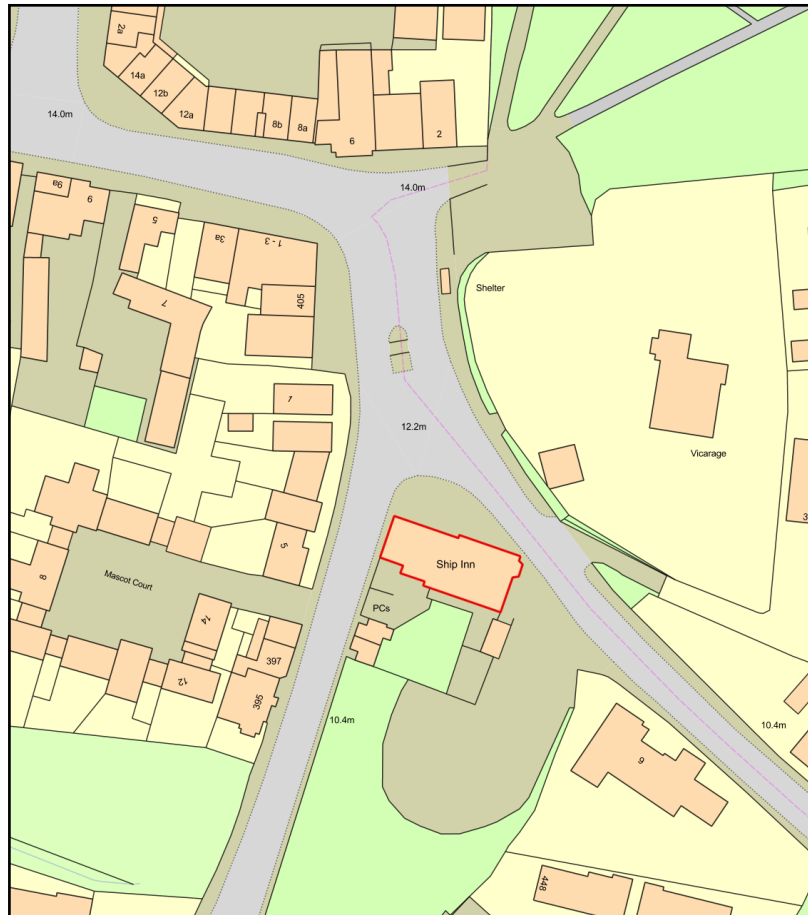

CG22/043/300 Location Plan

Plan Produced for: Tendring District Council

Date Produced: 12 May 2022

Plan Reference Number: TQRQM22132161852584

Scale: 1:1250 @ A4