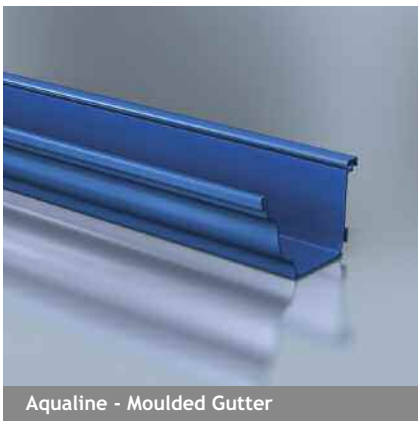

Aqualine - Extruded Aluminium Gutter Systems - Product Summary

Aqualine - Half Round Gutter

Aqualine - Deep Run Gutter

Aqualine - Modern Gutter

Aqualine - Moulded Gutter

Aqualine - Box Gutter

Aqualine - Extruded Aluminium Gutter Systems - Product Summary

Aqualine provides a compact and efficient rainwater system that significantly enhances and complements the appearance and architectural character of the building. A choice of 5 standard profiles is available with secret fix bracketry and all weather 'dry' jointing, with full provision for thermal movement.

Applications

- Provides smooth lines and intricate detailing to contemporary designed buildings
- High flow capacity for enhanced performance
- Suited to both flush and projecting eaves applications

Features & Performance