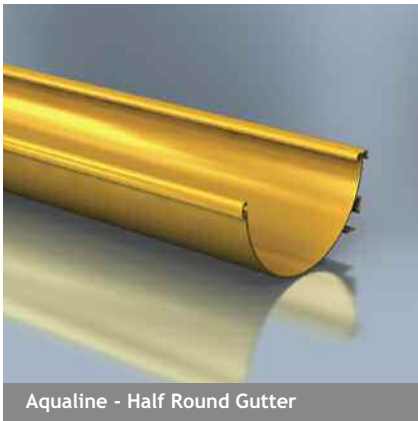

Aqualine - Extruded Aluminium Gutter Systems - Product Summary

Aqualine - Half Round Gutter

Aqualine - Deep Run Gutter

Aqualine - Modern Gutter

Aqualine - Moulded Gutter

Aqualine - Box Gutter

Aqualine - Extruded Aluminium Gutter Systems - Product Summary

Aqualine provides a compact and efficient rainwater system that significantly enhances and complements the appearance and architectural character of the building. A choice of 5 standard profiles is available with secret fix bracketry and all weather 'dry' jointing, with full provision for thermal movement.

Applications

- Provides smooth lines and intricate detailing to contemporary designed buildings
- High flow capacity for enhanced performance
- Suited to both flush and projecting eaves applications

Features & Performance

- 5 gutter profiles available in 3 metre lengths, in a choice of sizes
- Designed to fully accommodate thermal movement at every joint
- Lightweight, durable and non-corrodible
- Life expectancy of aluminium: 40 years (rural/suburban areas); up to 25 years (industrial/marine areas)
- Easy to handle and fix
- Aqualine is patented and is also 'Design Registered'
- Aluminium is 100% recyclable