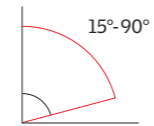

## Roof pitch

Centre-pivot

Top-hung\*

\*The window is suitable for roof pitches between 15°-55°, also suitable for roof pitches between 55° and 75° with special springs. Please specify when ordering.