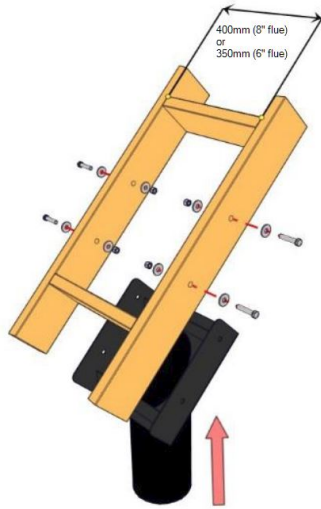

## Firebob Install

This shows a typical pitched roof installation.

Flat roof installation is the same.

Please contact us if you'd like to discuss variations on the install.

T: 01387 376765

E: [info@firemaker.co.uk](mailto:info@firemaker.co.uk)

## Ceiling Bracket

Fix the custom-made bracket to your ceiling joists/rafters/trusses (we'll make a bracket to suit your roof timbers or steel structure).

## Ceiling Bracket

Plumb the bracket to make sure it is vertical.

Once the bracket is in place then the ceiling can be plastered around the bracket if required.