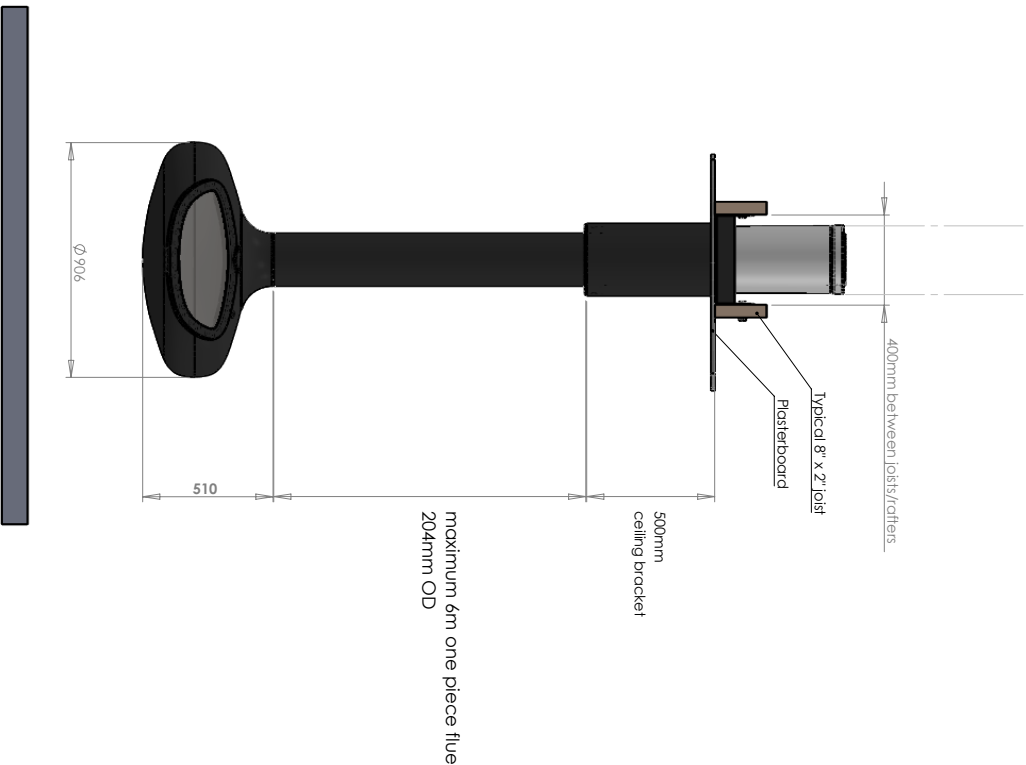

Firebob 900mm

Standard flat roof/ceiling fixing shown - custom made fixings available for pitched roof/ceiling.

- Clearances to Combustibles & Glazing**
- Rear 150mm
- Sides 450mm
- Outlet**
- 10KW
- Ventilation area required 2750mm²**
- Weight**
- 100kg subject to flue length