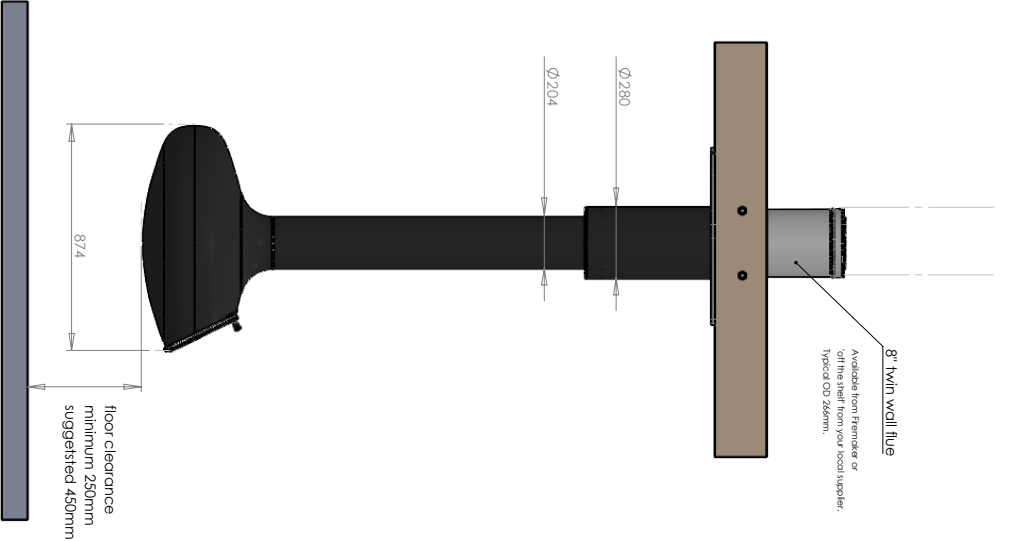

Firebob 900mm

Standard flat roof/ceiling fixing shown - custom made fixings available for pitched roof/ceiling.

- Clearances to Combustibles & Glazing**
- Rear 150mm
- Sides 450mm
- Outlet**
- 10KW
- Ventilation area required 2750mm²**
- Weight**
- 100kg subject to flue length