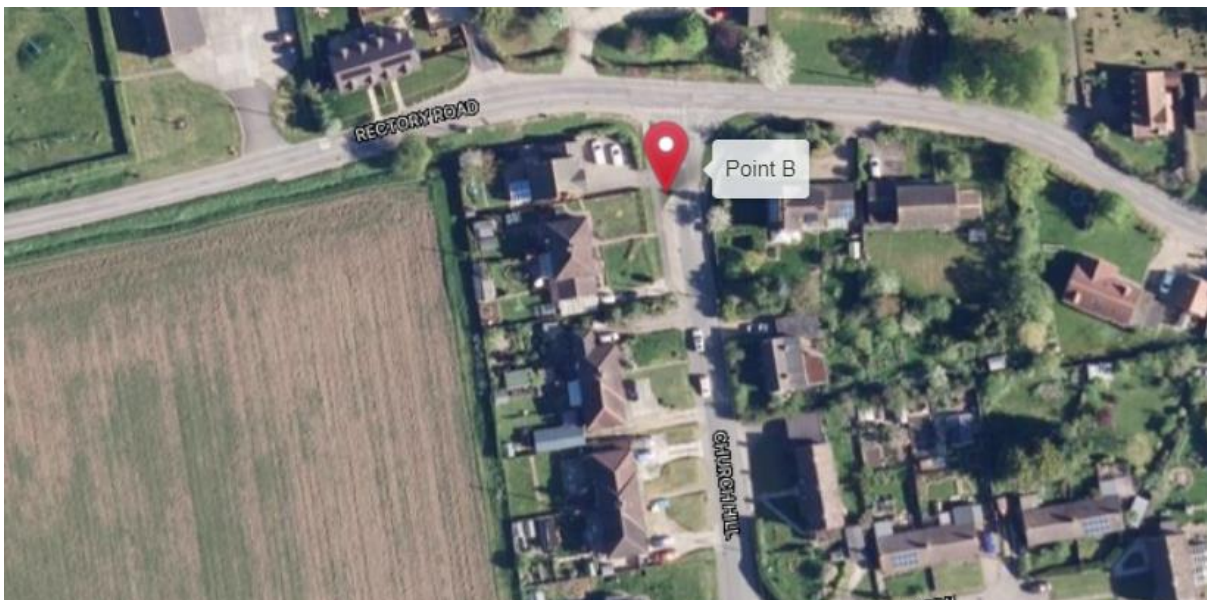

Location Details

Address: 8 Church Hill, Wyverstone Stowmarket IP14 4SG

Coordinates:

Easting: 604123

Northing: 267814

Location Pictures:

Box Style*: Lamp Pedestal Box

*picture only indicates the style and not the exact box to be installed.