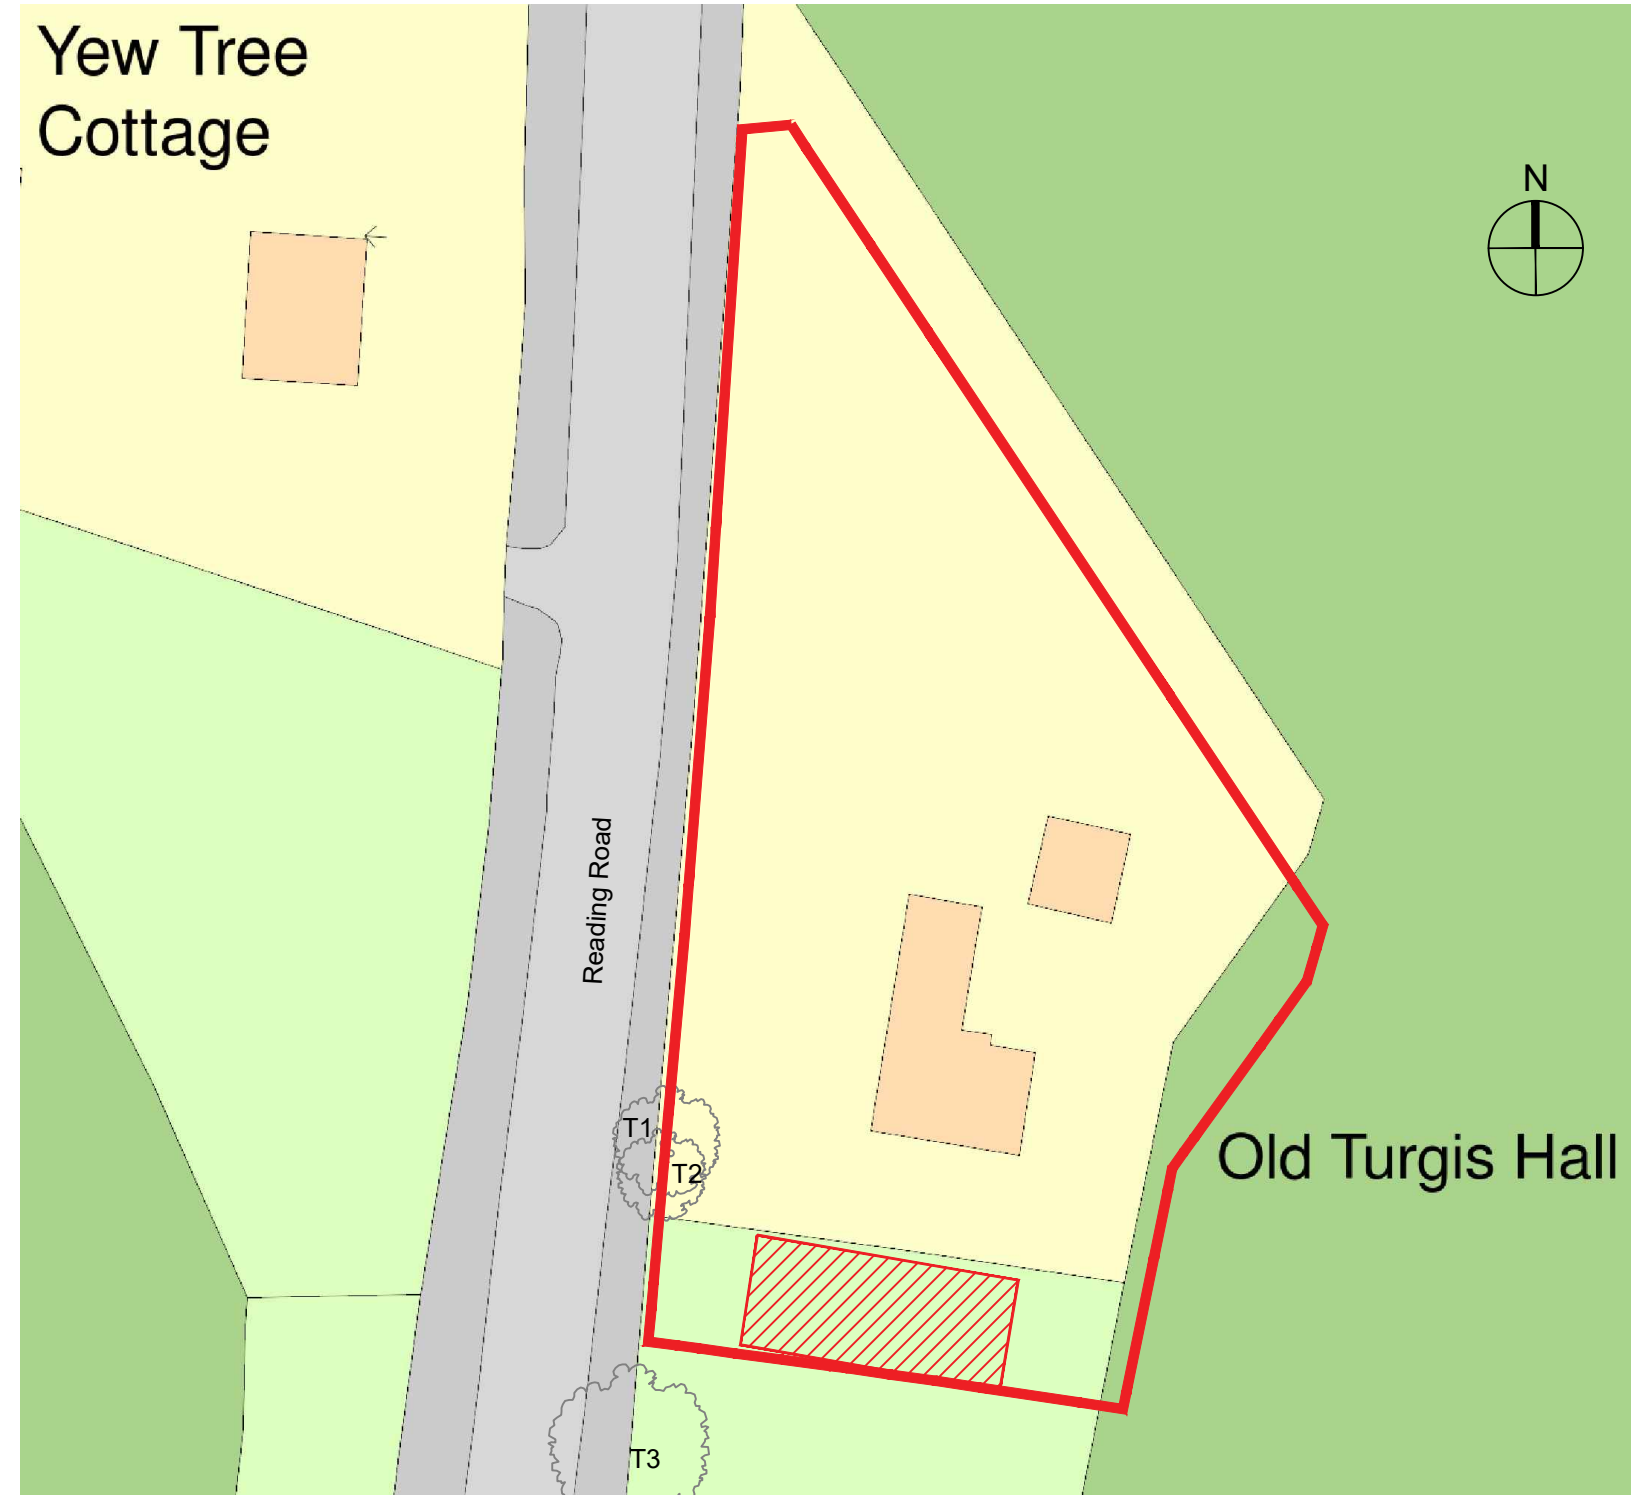

Contractors and consultants  
are not to scale dimensions  
from this drawing

View from Reading Road

Location plan 1:1250@A3

Block plan showing proposed development areas & parking provision 1:500@A3

**SARAH GOULD**  
ARCHITECTS  
sarahgouldarchitects@gmail.com

Client  
**Ms Johal**

Project  
**Old Turgis Hall, Reading Road, Stratfield Turgis - Annexe**

Description  
**Location plan & Block plan**

Revision	Date	Description
P	30-05-22	Planning application

Status	<b>For Planning</b>		Date
Scale	1:500@A3 & SG	Drawn By	May 22
Job Number	028	Drawing Number	Revision
		02-01	P