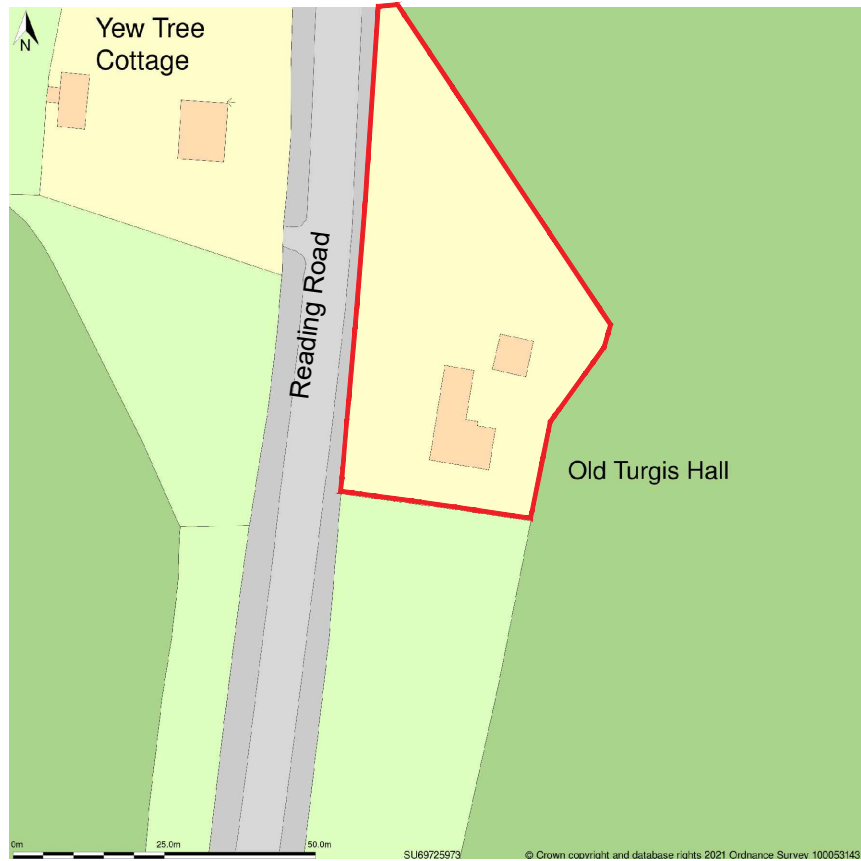

Contractors and consultants  
are not to scale dimensions  
from this drawing

View from Reading Road

Location plan 1:1250@A3

Block plan showing proposed development areas & parking provision 1:500@A3

**SARAH GOULD**  
ARCHITECTS  
sarahgouldarchitects@gmail.com

Client  
**Ms Johal**

Project  
**Old Turgis Hall, Reading Road, Stratfield Turgis - Annexe**

Description  
**Location plan & Block plan**

Revision	Date	Description
P	30-05-22	Planning application

Status	<b>For Planning</b>		Date
Scale	1:500@A3 & SG	Drawn By	May 22
Job Number	028	Drawing Number	Revision
		02-01	P