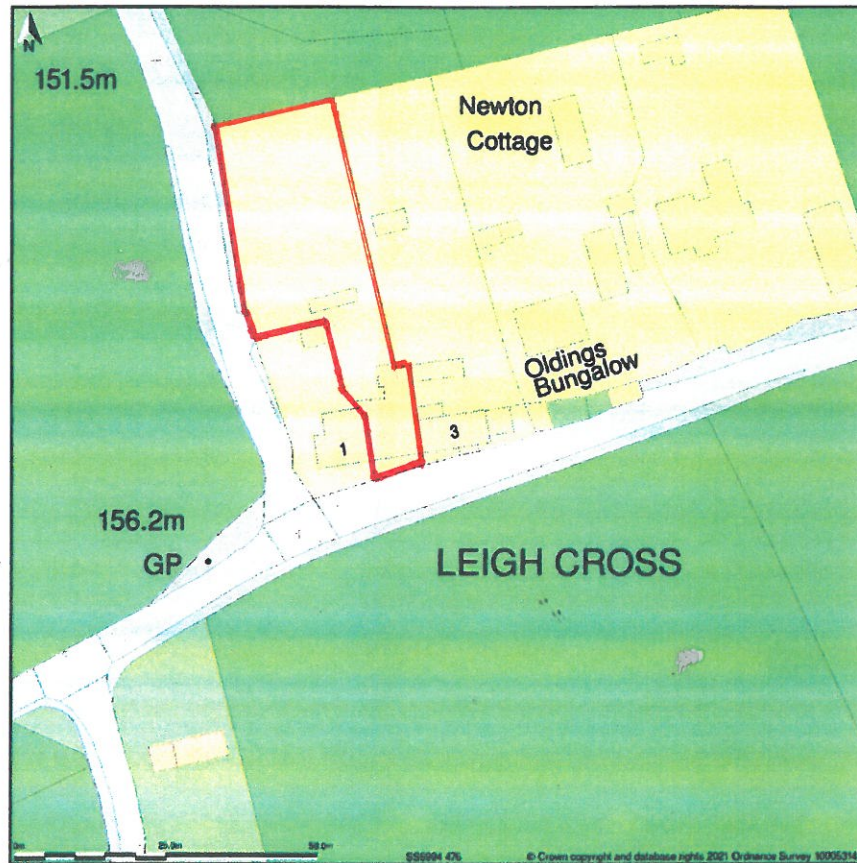

3. Leigh Cross, Road From Leigh Cross To Birch Cross, Zeal Monachorum, Devon, EX17 6LJ

Site Plan shows area bounded by: 269869.36, 104698.41 270010.78, 104839.83 (at a scale of 1:1250), OSGridRef: SS6994 476. The representation of a road, track or path is no evidence of a right of way. The representation of features as lines is no evidence of a property boundary.

Produced on 14th Sep 2021 from the Ordnance Survey National Geographic Database and incorporating surveyed revision available at this date. Reproduction in whole or part is prohibited without the prior permission of Ordnance Survey. © Crown copyright 2021. Supplied by www.buyaplan.co.uk a licensed Ordnance Survey partner (100053143). Unique plan reference: #00667932-678FC4