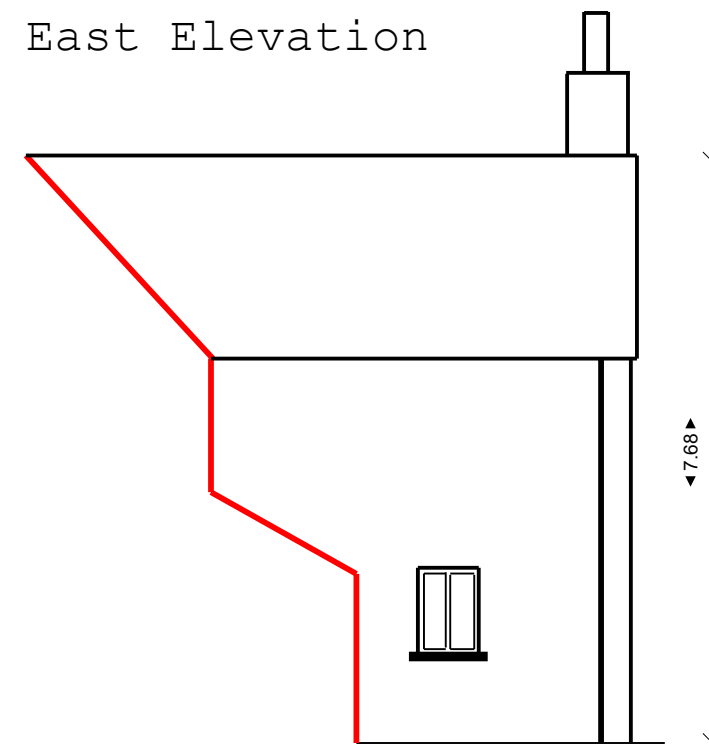

West Elevation

South Elevation

East Elevation

North Elevation

|                                      |                        |                            |                          |   |
|--------------------------------------|------------------------|----------------------------|--------------------------|---|
| Site:<br><b>Little Gutton</b>        | Drawing:<br><b>1</b>   | Project:<br><b>1</b>       | Drawn:<br><b>C Grzes</b> | <b>1, Little Gutton,<br/>Crediton.<br/>EX17 1DJ</b> |
| Title:<br><b>Proposed Elevations</b> | Scale:<br><b>1:100</b> | Date:<br><b>22/04/2022</b> | Rev:                     |   |