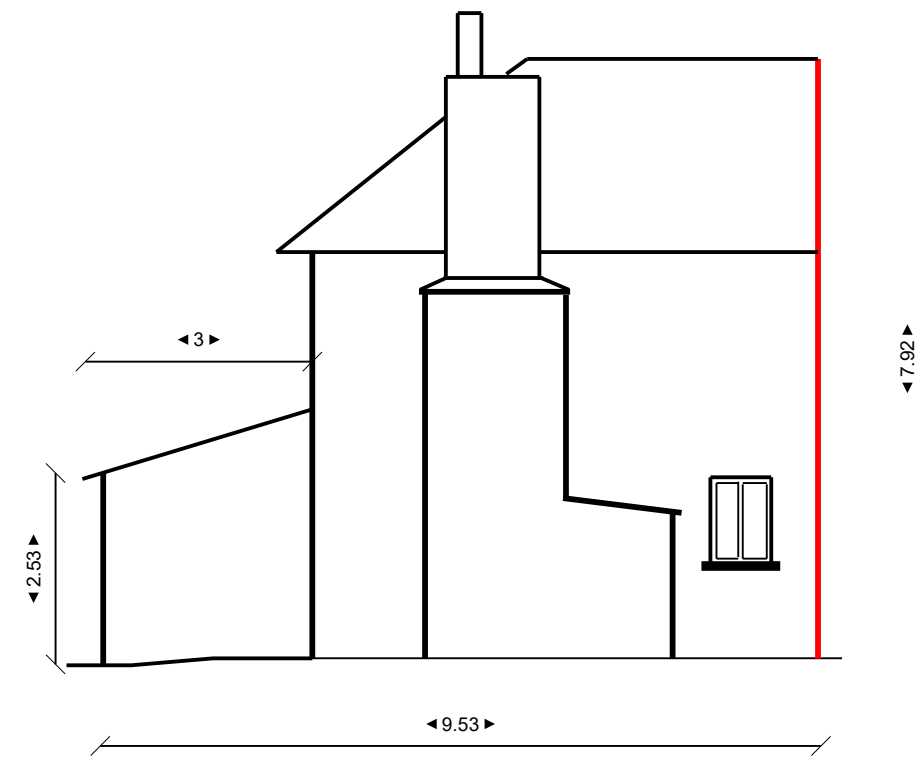

West Elevation

South Elevation

East Elevation

North Elevation

|                                      |                        |                            |                          |   |
|--------------------------------------|------------------------|----------------------------|--------------------------|---|
| Site:<br><b>Little Gutton</b>        | Drawing:<br><b>1</b>   | Project:<br><b>1</b>       | Drawn:<br><b>C Grzes</b> | <b>1, Little Gutton,<br/>Crediton.<br/>EX17 1DJ</b> |
| Title:<br><b>Proposed Elevations</b> | Scale:<br><b>1:100</b> | Date:<br><b>22/04/2022</b> | Rev:                     |   |