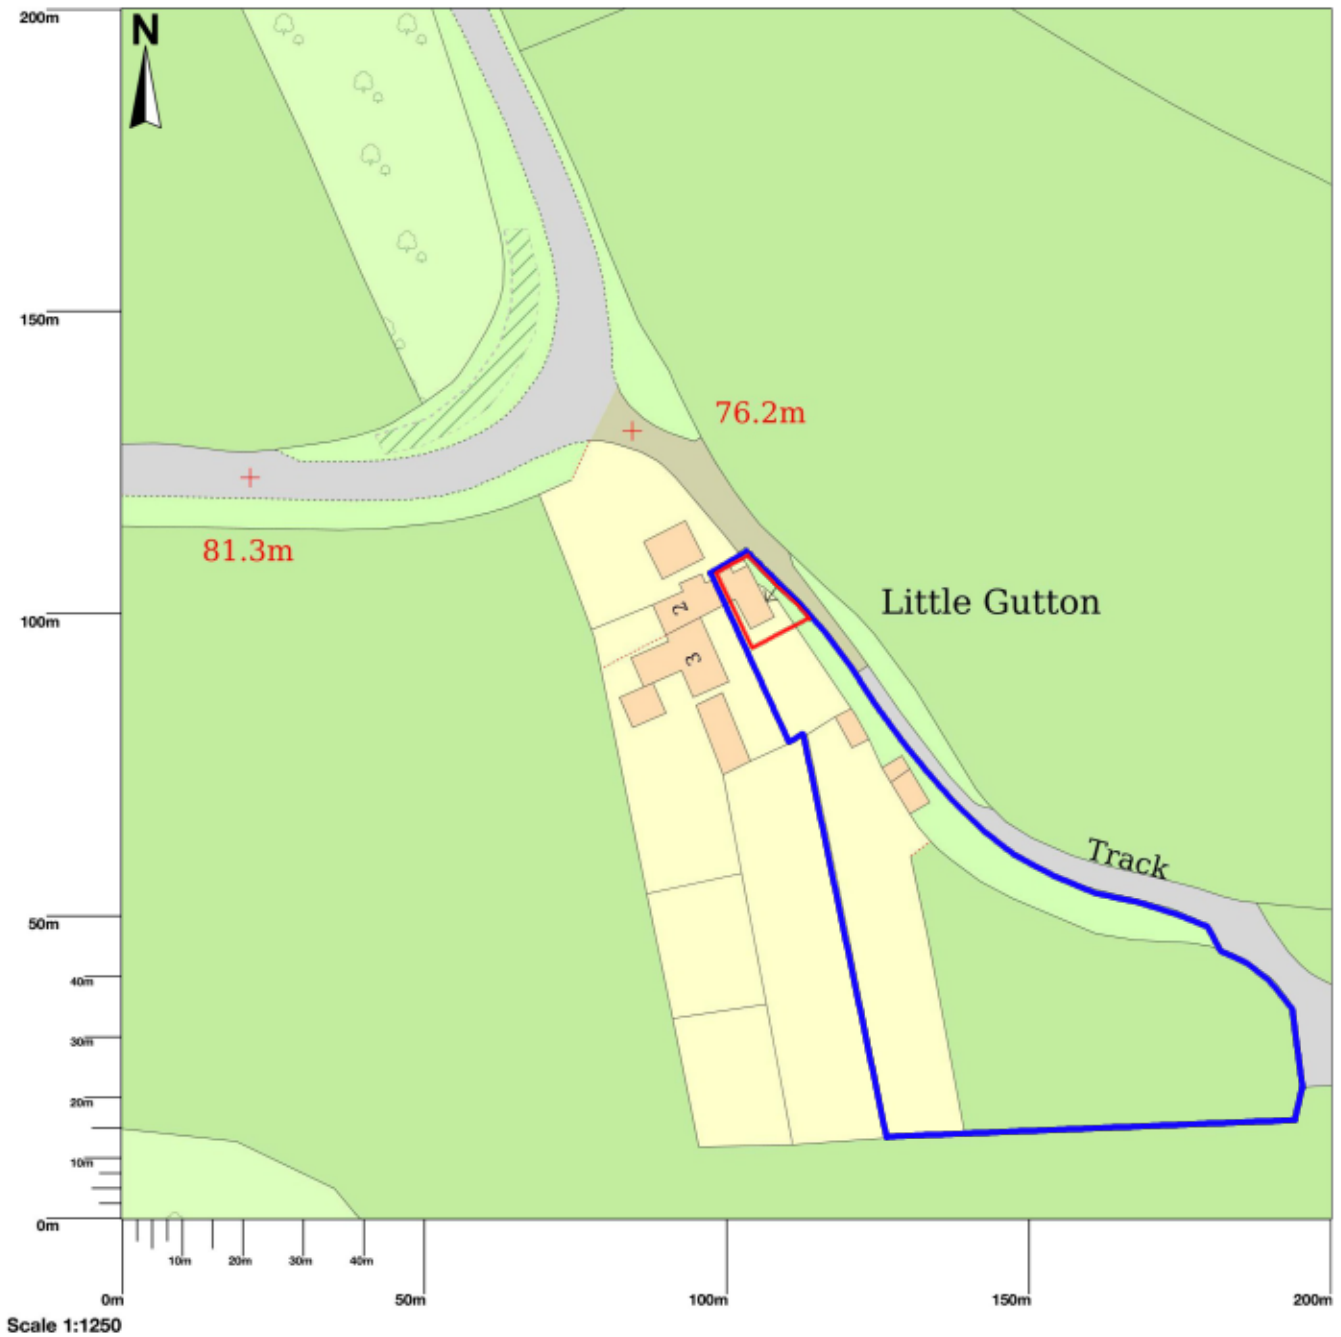

1 Little Gutton, Crediton, EX17 1DJ

Map area bounded by: 286102,102129 286302,102329. Produced on 29 April 2022 from the OS National Geographic Database. Reproduction in whole or part is prohibited without the prior permission of Ordnance Survey. © Crown copyright 2022. Supplied by UKPlanningMaps.com a licensed OS partner (100054135). Unique plan reference: p4b/uk/790398/1068858