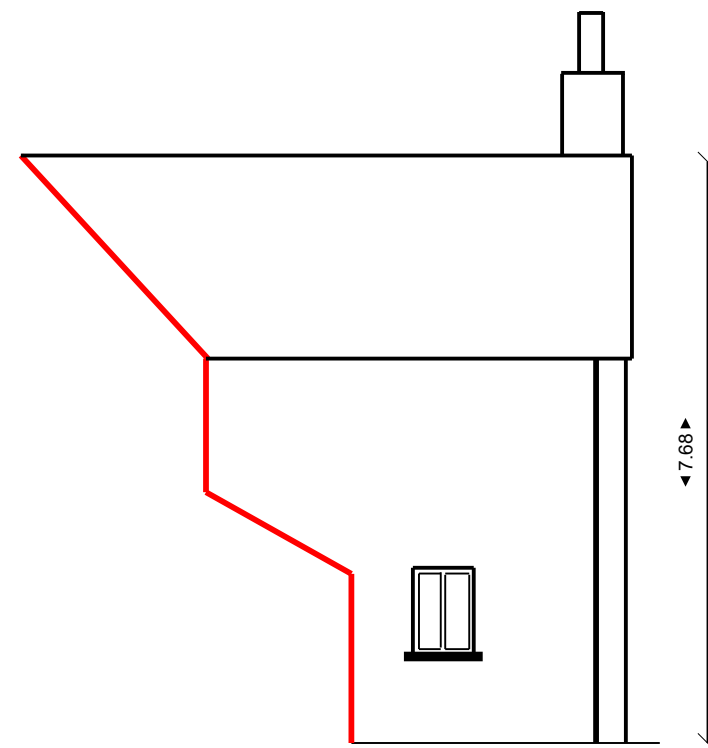

West Elevation

South Elevation

East Elevation

North Elevation

Site: Little Gutton	Drawing: 1	Project: 1	Drawn: C Grzes	1, Little Gutton, Crediton. EX17 1DJ
Title: Existing Elevations	Scale: 1:100	Date: 22/04/2022	Rev:	