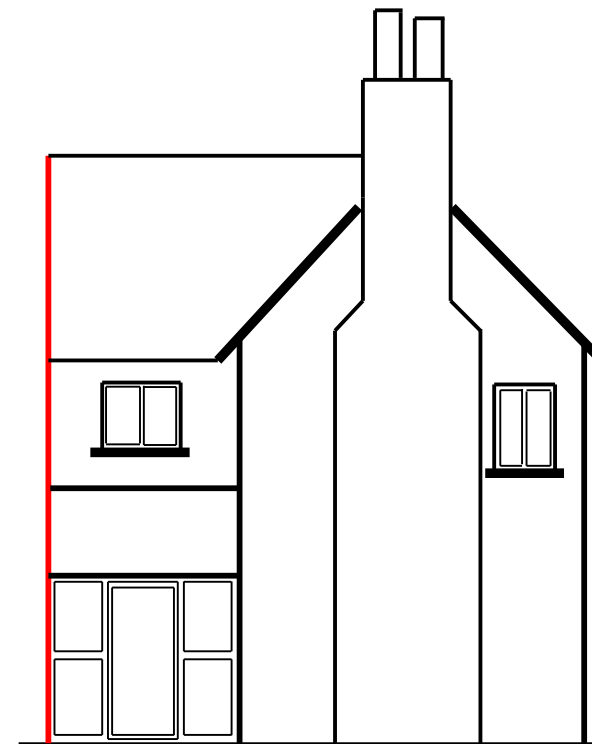

West Elevation

South Elevation

East Elevation

North Elevation

Site: Little Gutton	Drawing: 1	Project: 1	Drawn: C Grzes	1, Little Gutton, Crediton. EX17 1DJ
Title: Existing Elevations	Scale: 1:100	Date: 22/04/2022	Rev:	