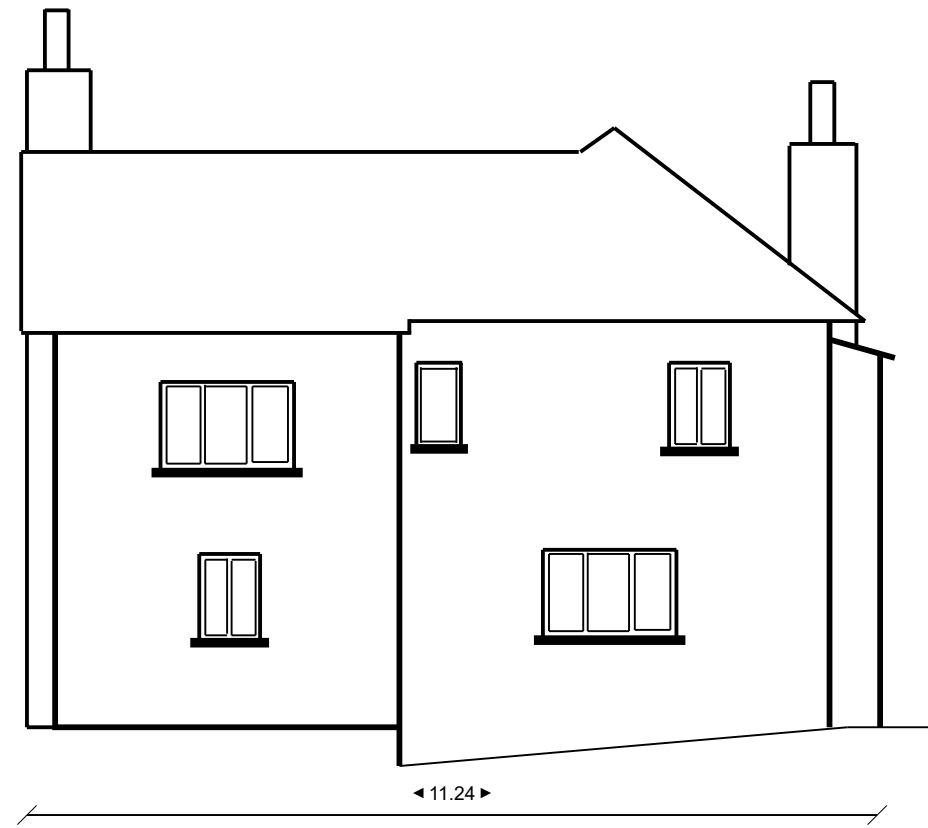

West Elevation

South Elevation

East Elevation

North Elevation

Site: Little Gutton	Drawing: 1	Project: 1	Drawn: C Grzes	1, Little Gutton, Crediton. EX17 1DJ
Title: Existing Elevations	Scale: 1:100	Date: 22/04/2022	Rev:	