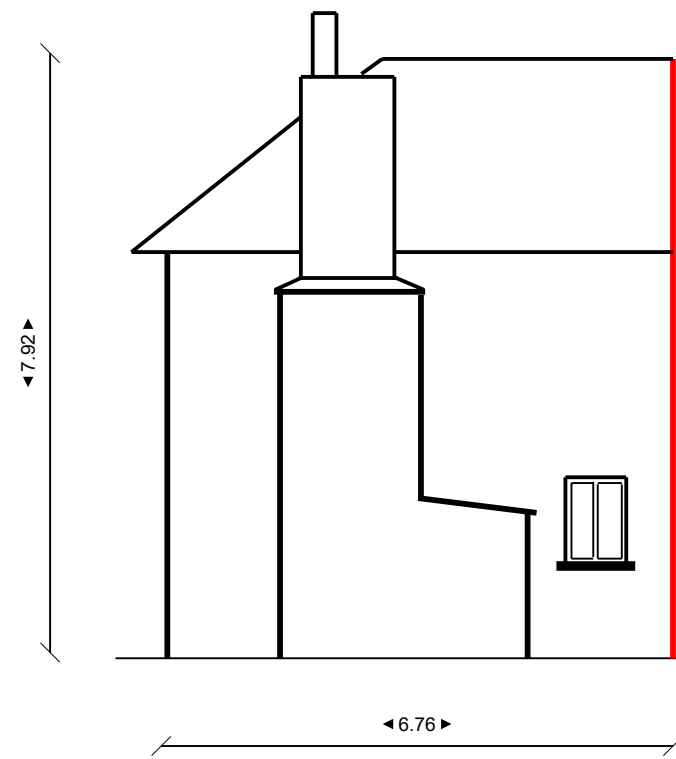

West Elevation

South Elevation

East Elevation

North Elevation

Site: Little Gutton	Drawing: 1	Project: 1	Drawn: C Grzes	1, Little Gutton, Crediton. EX17 1DJ
Title: Existing Elevations	Scale: 1:100	Date: 22/04/2022	Rev:	