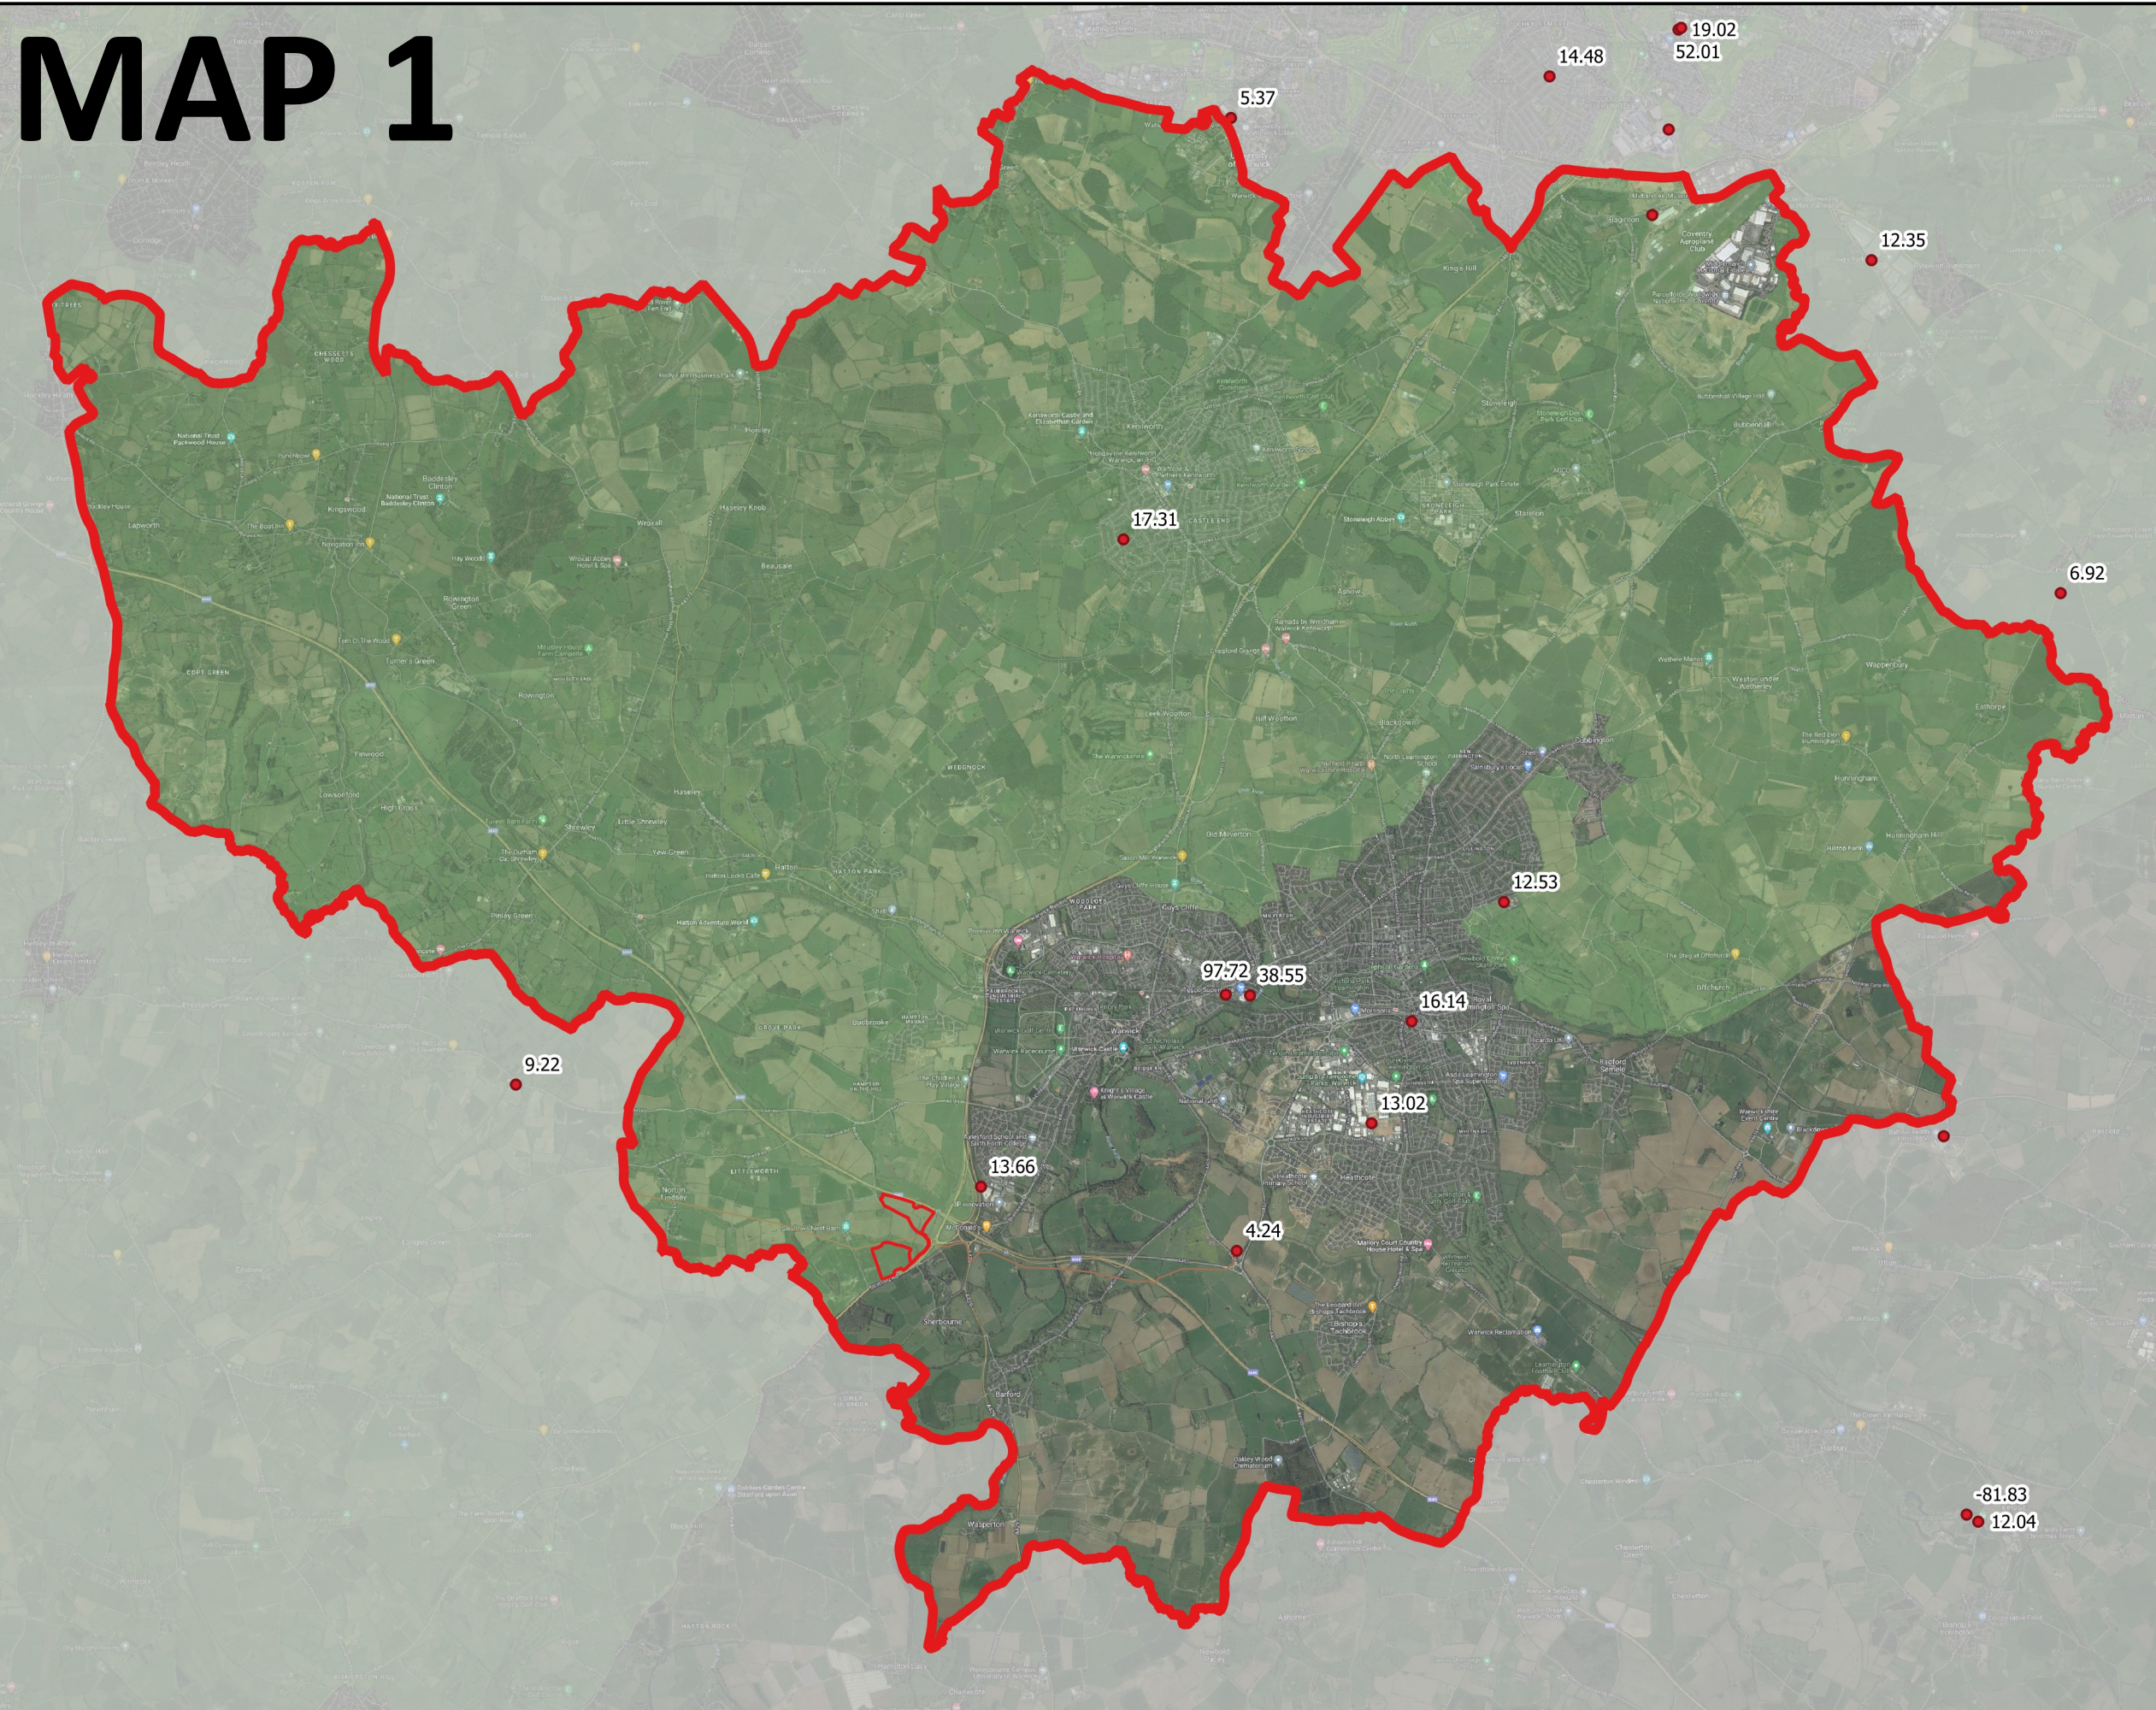

MAP 1

Legend

- Red Line Boundary
 - Warwick District Boundary
 - Outside Warwick
- DESIGNATIONS**
- Green Belt
 - WPD Network Capacity Map 10-03-2022

Scale: 1:80000
Date: 10/3/2022