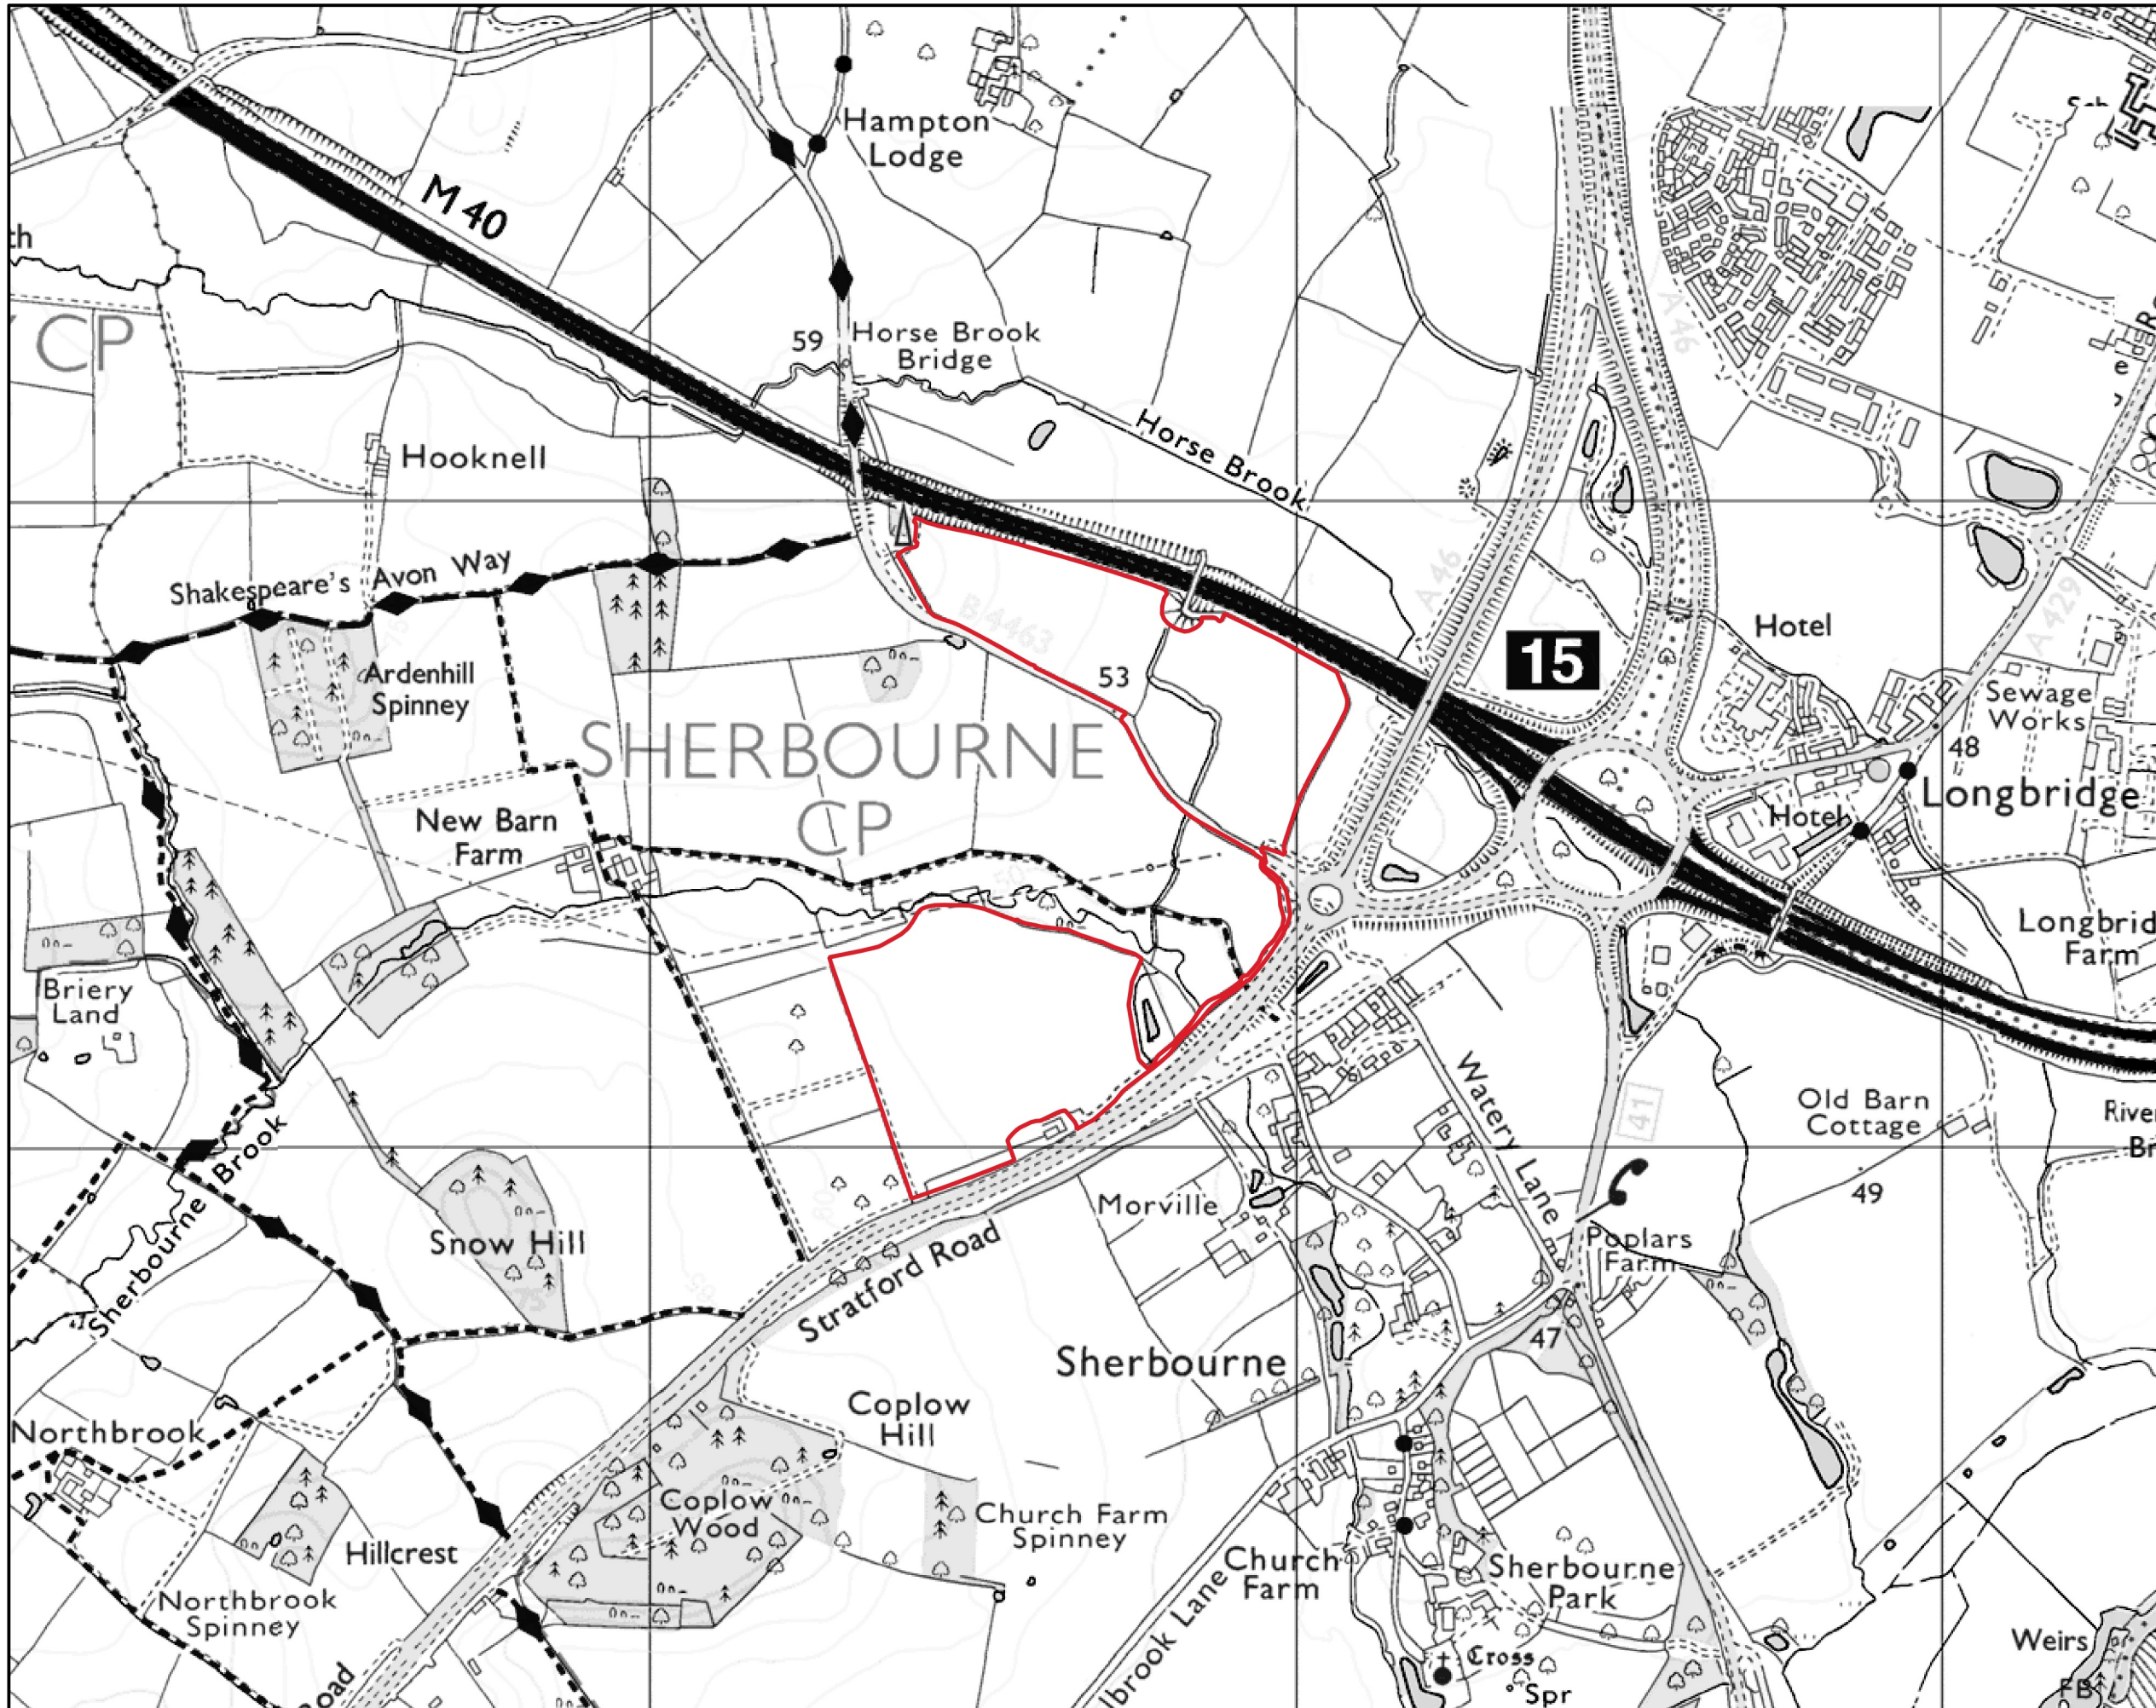

Legend

Red Line Boundary

Scale: 1:10000  
Date: 7/3/2022