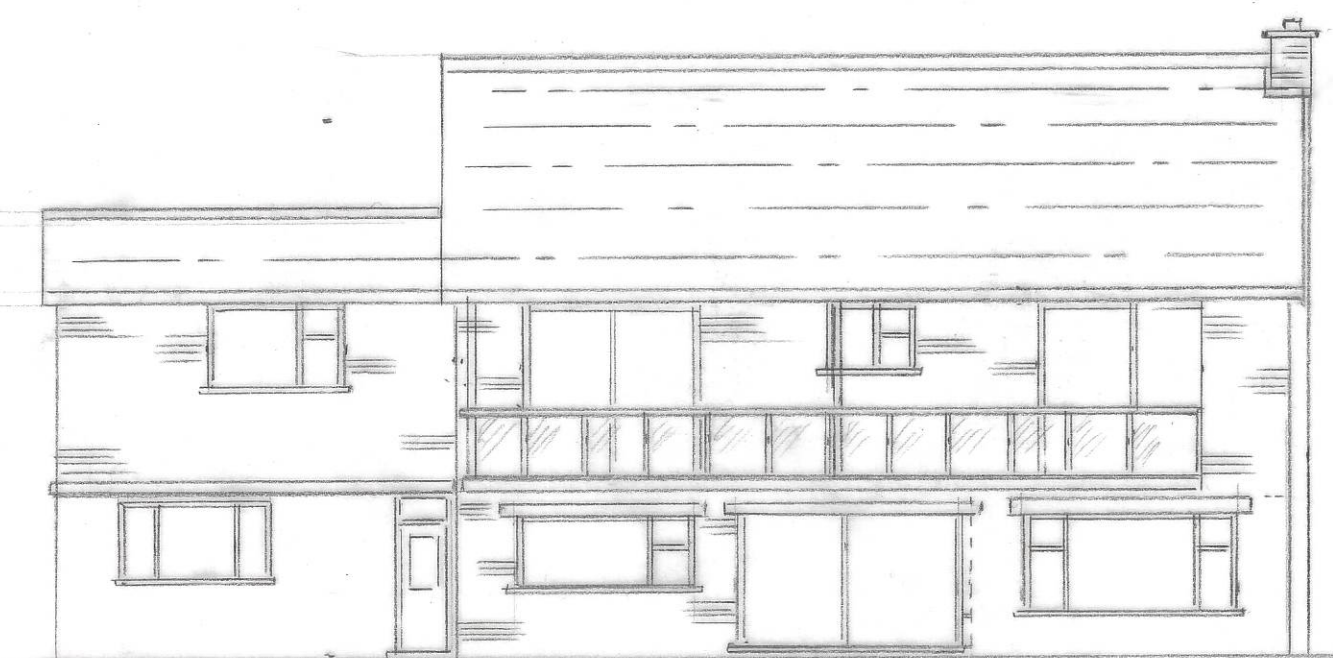

EXISTING NORTH EAST ELEVATION

EXISTING SOUTH WEST ELEVATION

PROPOSED SOUTH EAST ELEVATION

PROPOSED NORTH EAST ELEVATION

PROPOSED SOUTH WEST ELEVATION

PROPOSED NORTH WEST ELEVATION

EXISTING SOUTH EAST ELEVATION

EXISTING NORTH WEST ELEVATION.

SCALE 1/100

SCHEME  
 ROOMS IN THE ROOF AND KITCHEN DINER  
 FOR MR. & MRS. R. FRANKHAM  
 89 GYPSY LANE, IRCHESTER NN29 7DJ

DRAWN BY *[Signature]*  
 DRG. NO. RF. 222  
 SCALE 1/100  
 DATE MAY. 2022