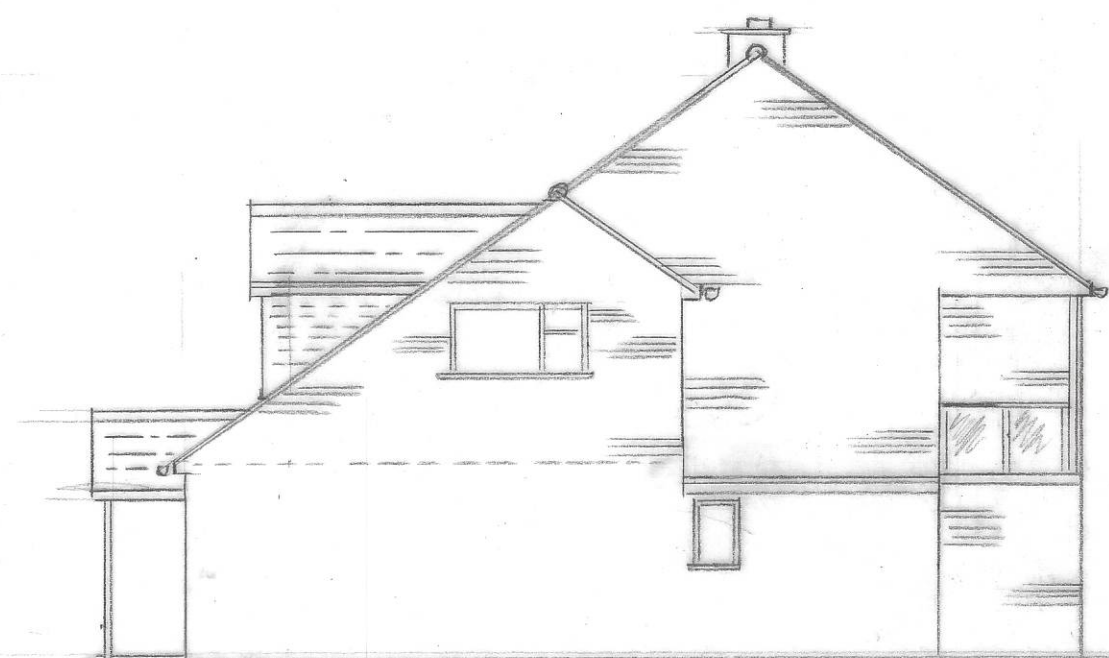

EXISTING NORTH EAST ELEVATION

EXISTING SOUTH WEST ELEVATION

PROPOSED SOUTH EAST ELEVATION

PROPOSED NORTH EAST ELEVATION

PROPOSED SOUTH WEST ELEVATION

PROPOSED NORTH WEST ELEVATION

EXISTING SOUTH EAST ELEVATION

EXISTING NORTH WEST ELEVATION.

SCALE 1/100

SCHEME  
 ROOMS IN THE ROOF AND KITCHEN DINER  
 FOR MR. & MRS. R. FRANKHAM  
 89 GYPSY LANE, IRCHESTER NN29 7DJ

DRAWN BY *[Signature]*  
 DRG. NO. RF. 222  
 SCALE 1/100  
 DATE MAY. 2022