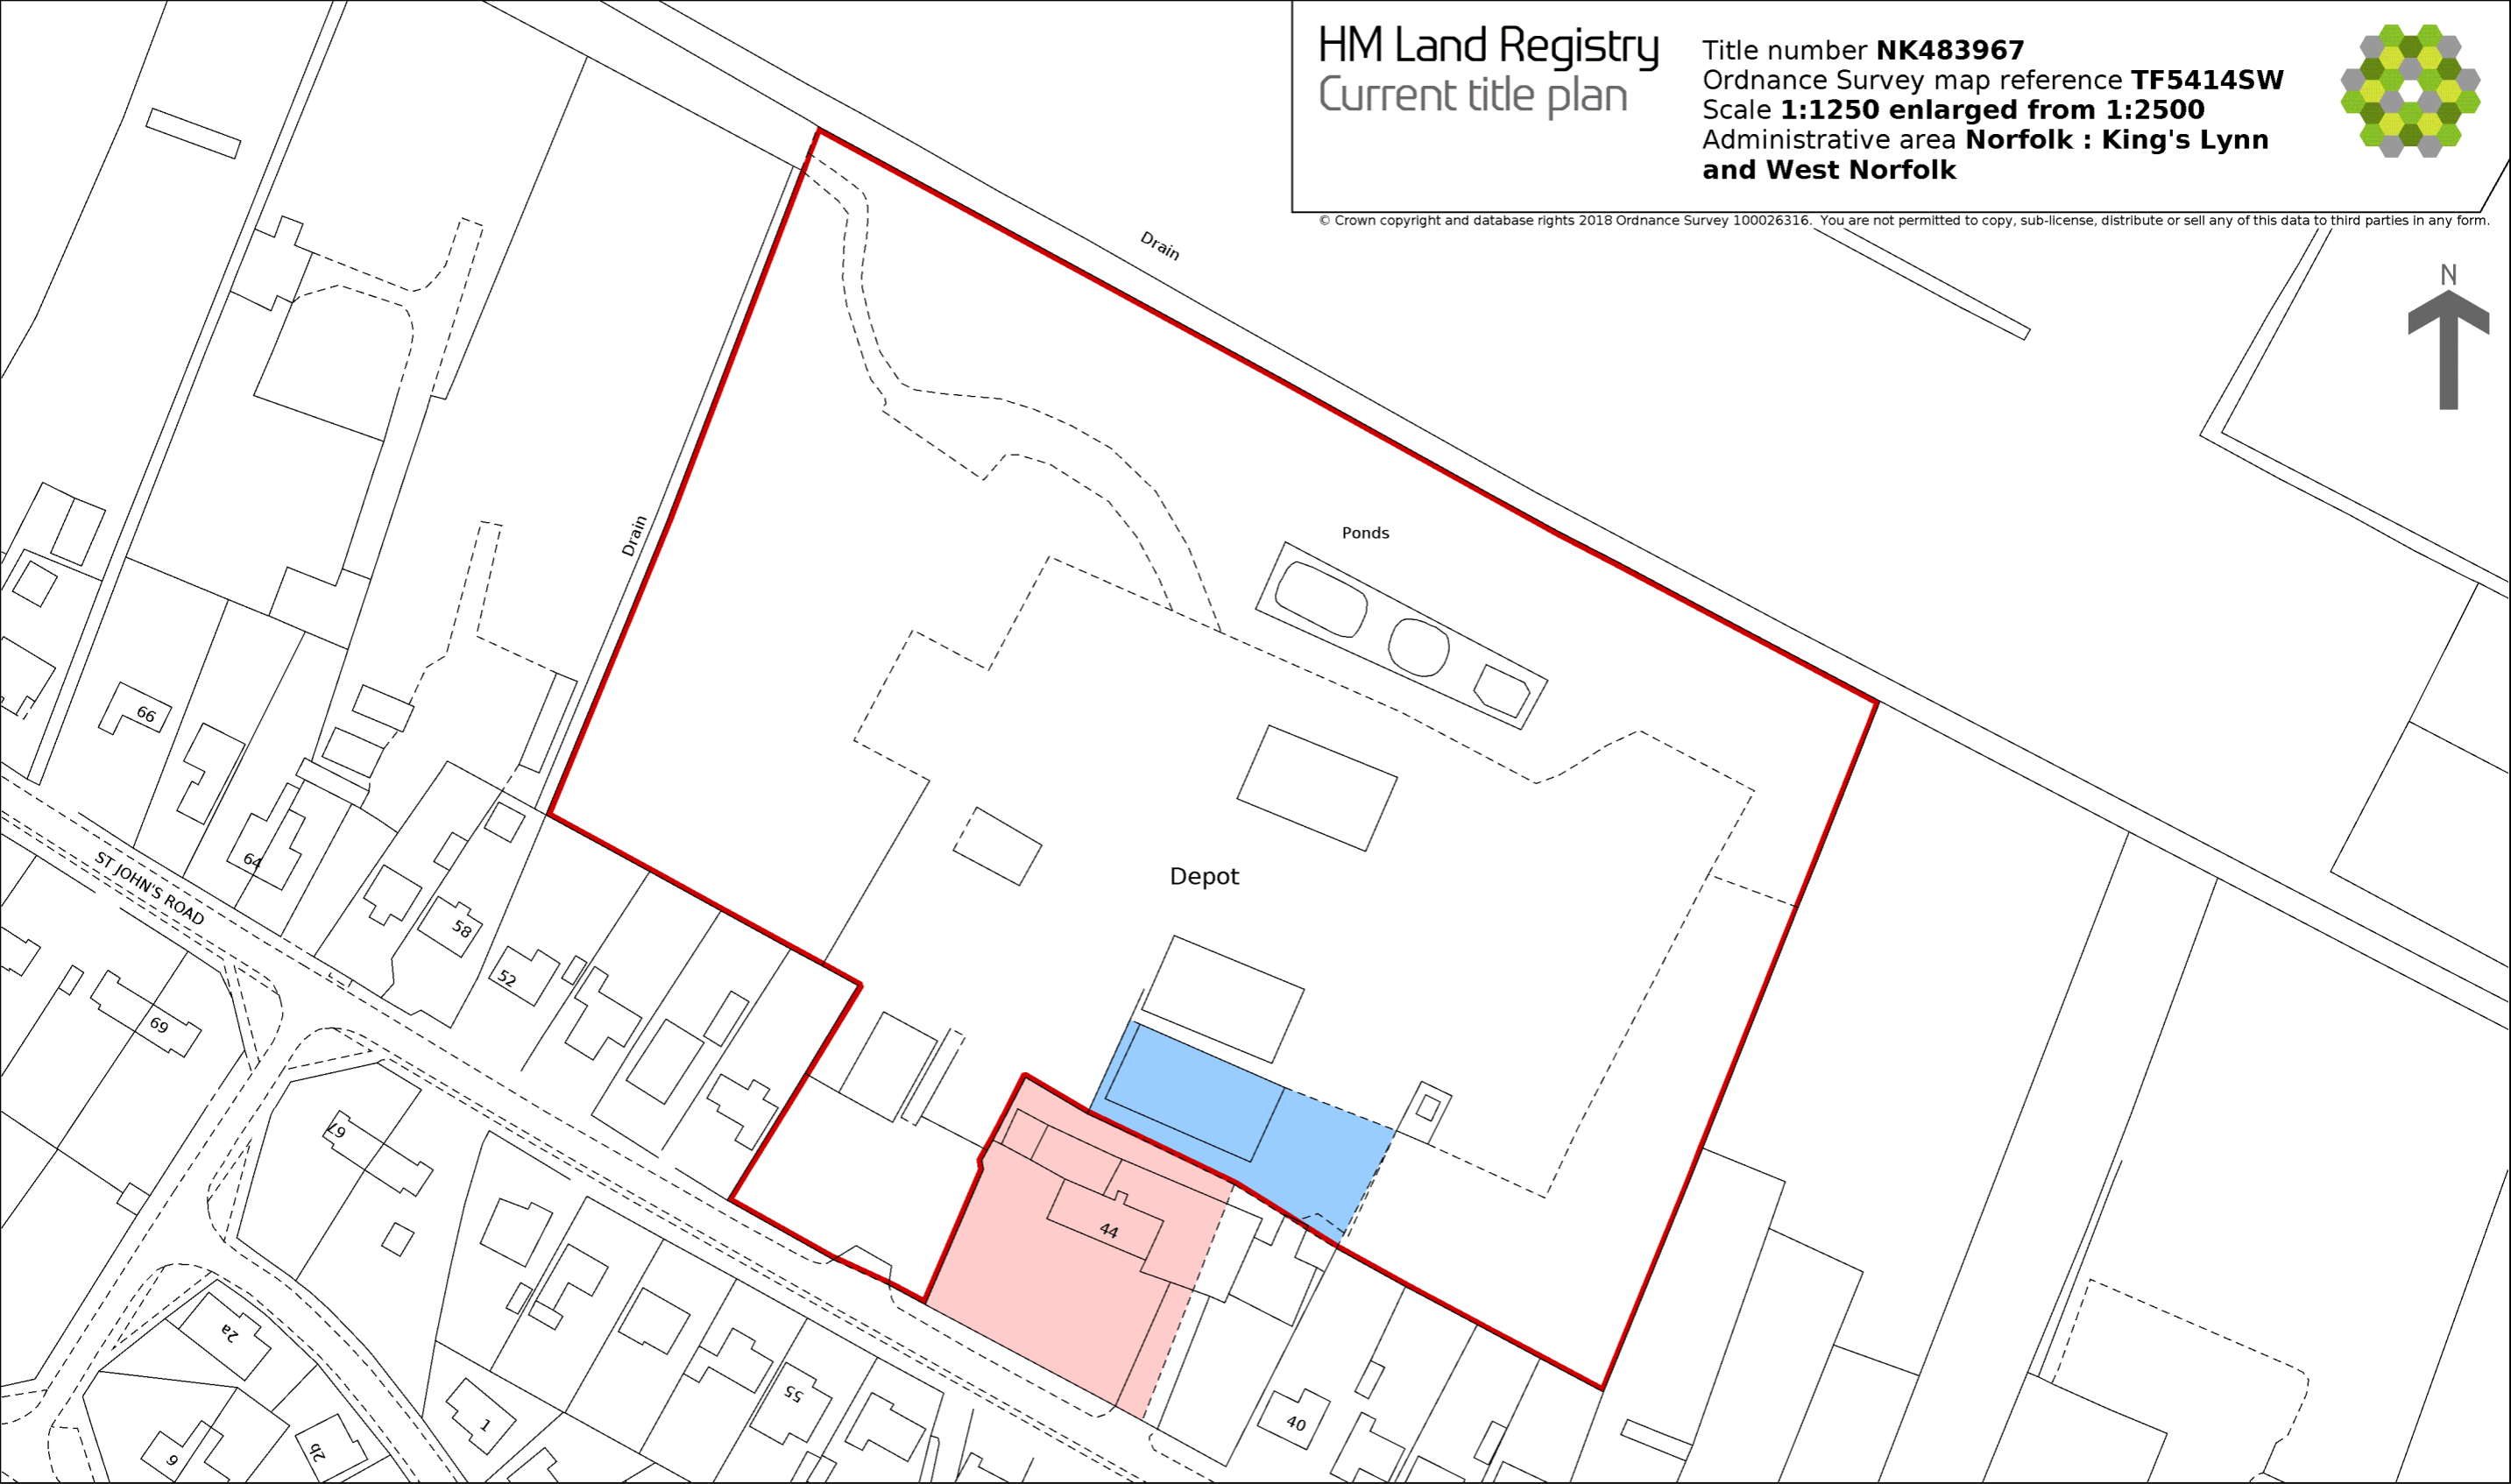

HM Land Registry
Current title plan

Title number **NK483967**
Ordnance Survey map reference **TF5414SW**
Scale **1:1250 enlarged from 1:2500**
Administrative area **Norfolk : King's Lynn
and West Norfolk**

© Crown copyright and database rights 2018 Ordnance Survey 100026316. You are not permitted to copy, sub-license, distribute or sell any of this data to third parties in any form.

This is a print of the view of the title plan obtained from HM Land Registry showing the state of the title plan on 14 December 2021 at 20:18:18. This title plan shows the general position, not the exact line, of the boundaries. It may be subject to distortions in scale. Measurements scaled from this plan may not match measurements between the same points on the ground.