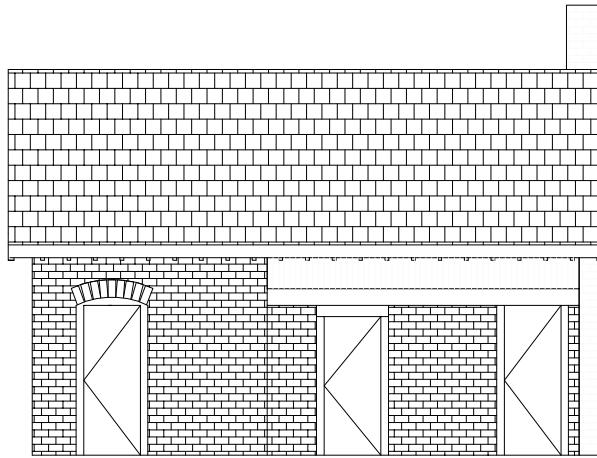

East Elevation

South Elevation

North Elevation

West Elevation

Client

Mrs S Faux

Date 24.05.22

Drawing Ref RDB0522-E1

Existing Elevations Morwenna Rewe

Scale 1:100