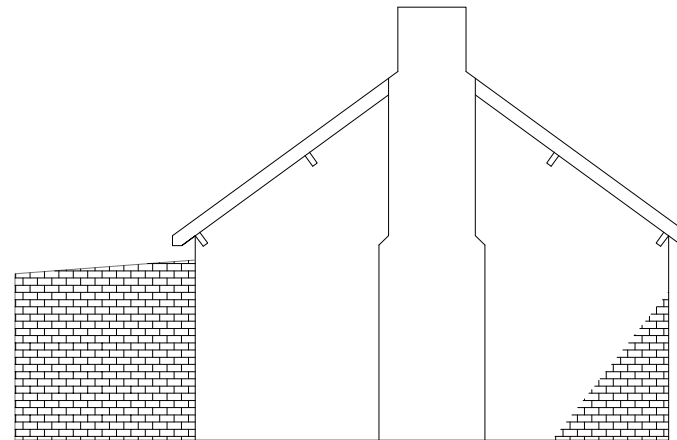

East Elevation

South Elevation

North Elevation

West Elevation

Client

Mrs S Faux

Date 24.05.22

Drawing Ref RDB0522-E1

Existing Elevations Morwenna Rewe

Scale 1:100