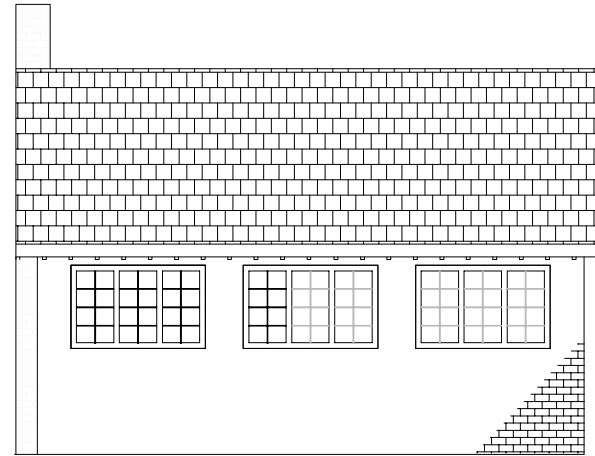

East Elevation

South Elevation

North Elevation

West Elevation

Client

Mrs S Faux

Date 24.05.22

Drawing Ref RDB0522-E1

Existing Elevations Morwenna Rewe

Scale 1:100