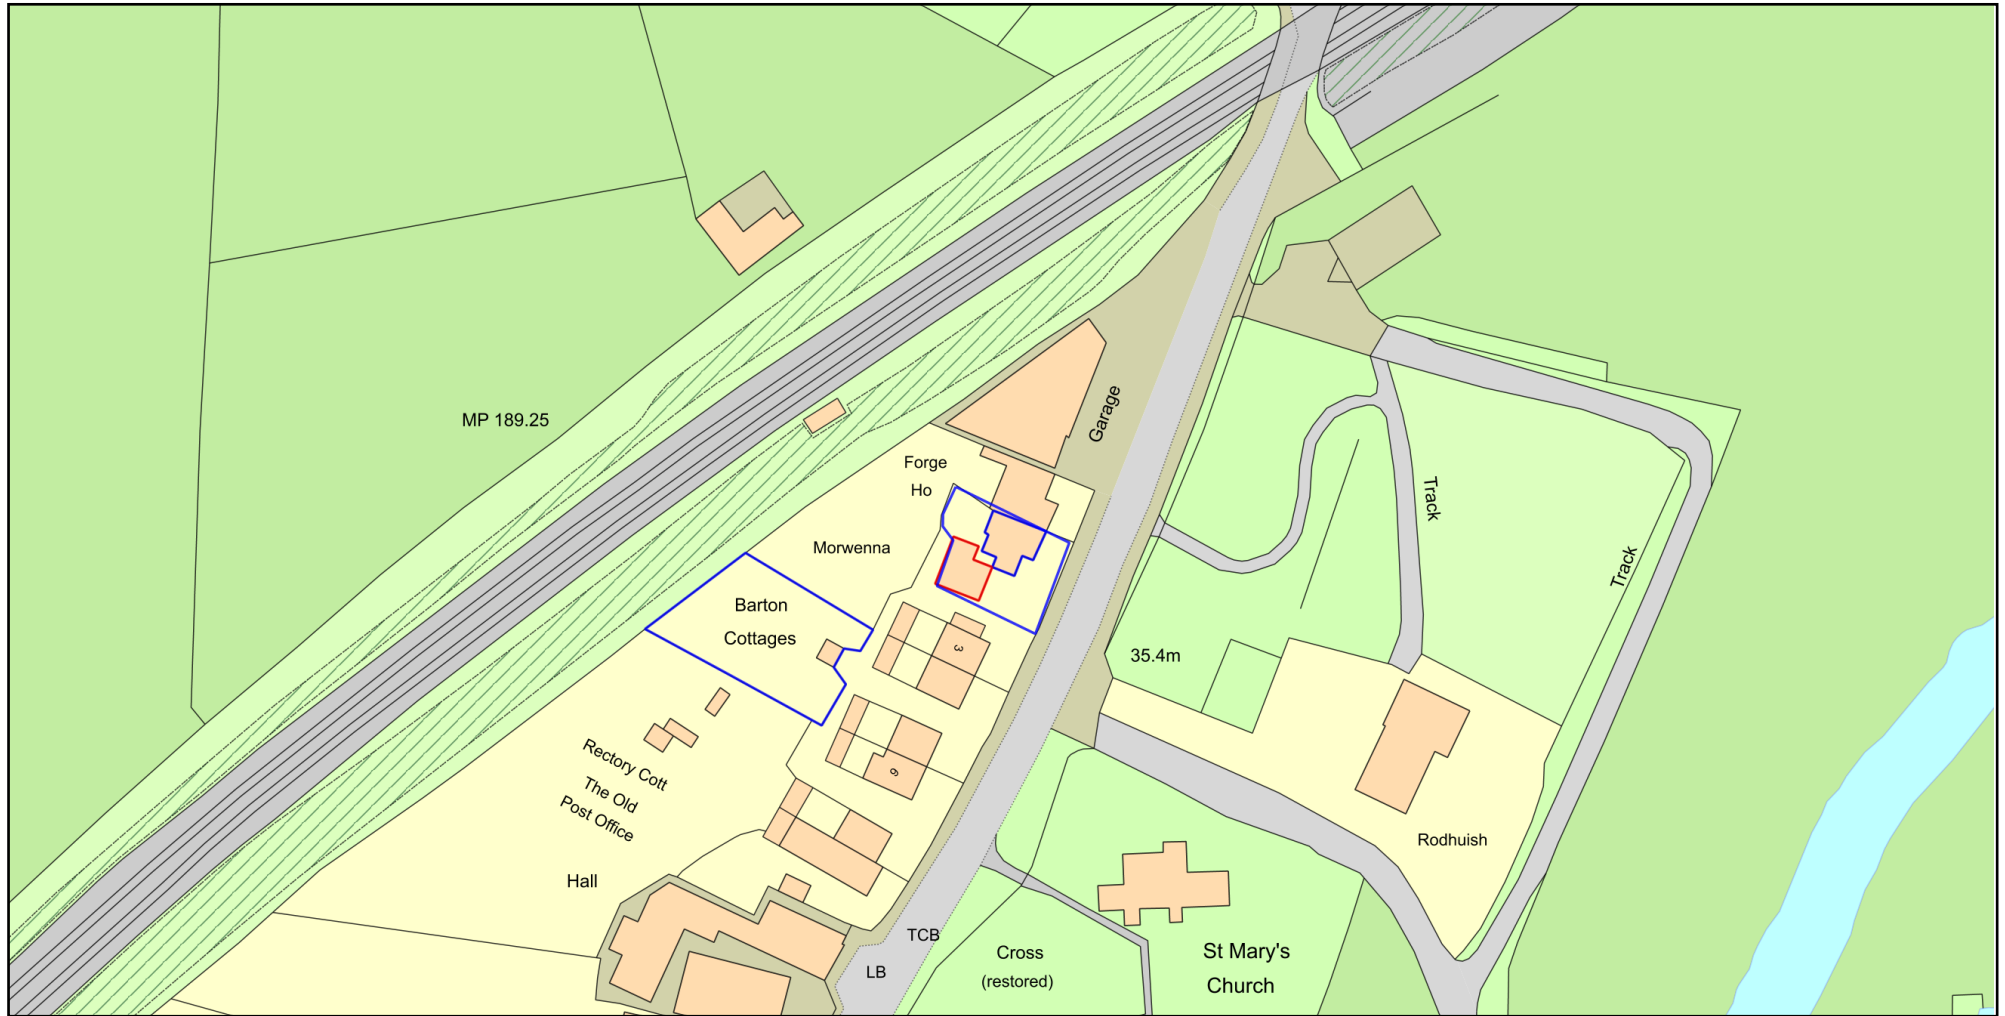

Morwenna EX54ET - Location Plan

Plan Produced for: Plot Location

Date Produced: 10 Apr 2022

Plan Reference Number: TQRQM22100143329766

Scale: 1:1250 @ A4

© Crown copyright and database rights 2021 OS 100042766