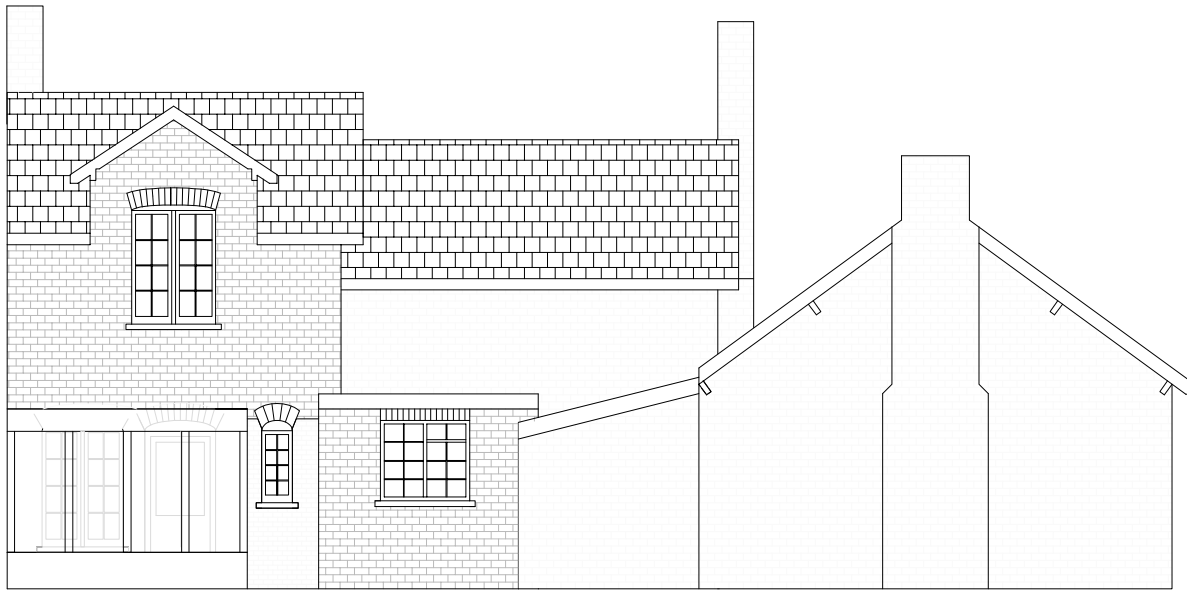

Client

Mrs S Faux

Date 24.05.22

Drawing Ref RDB0522-E3

Existing

Proposed

West Elevation Morwenna Rewe

Scale 1:100