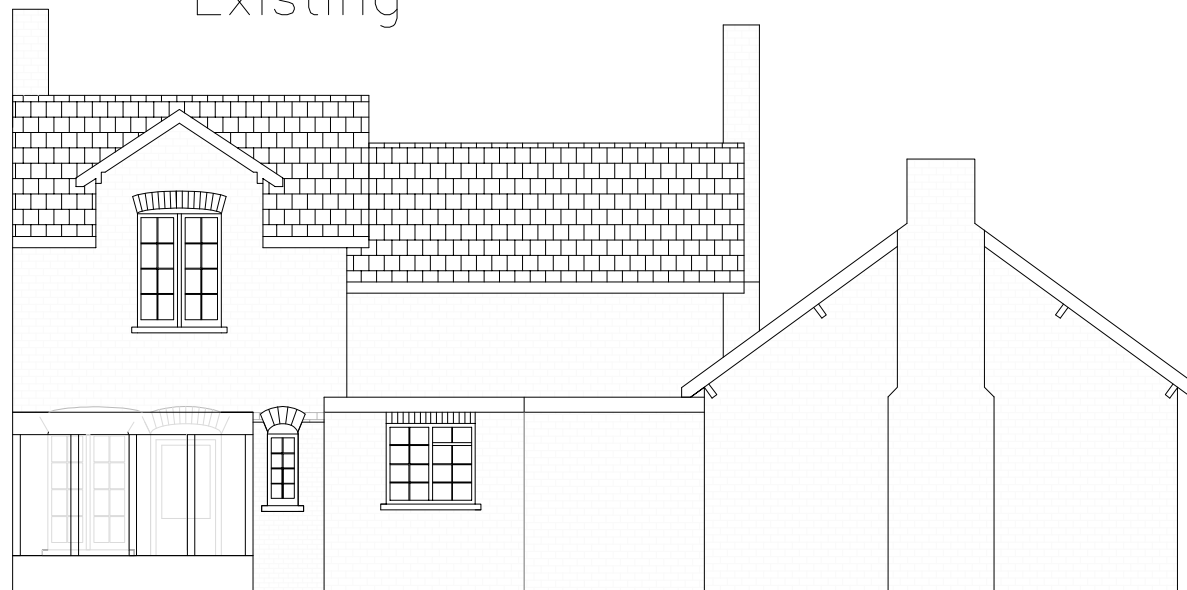

Client

Mrs S Faux

Date 24.05.22

Drawing Ref RDB0522-E3

Existing

Proposed

West Elevation Morwenna Rewe

Scale 1:100