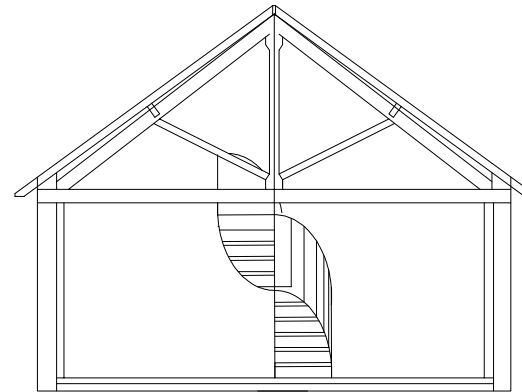

Vaulted ceiling

1st floor  
(2 bays)

Client

Mrs S Faux

Date 24.05.22

Drawing Ref RDB0522-P2

Section AA

Proposed Plan Morwenna Rewe

Scale 1:100

A graphic scale bar with markings for units 1, 2, 3, 4, and 5. The bar is divided into smaller increments, likely representing millimeters or centimeters.