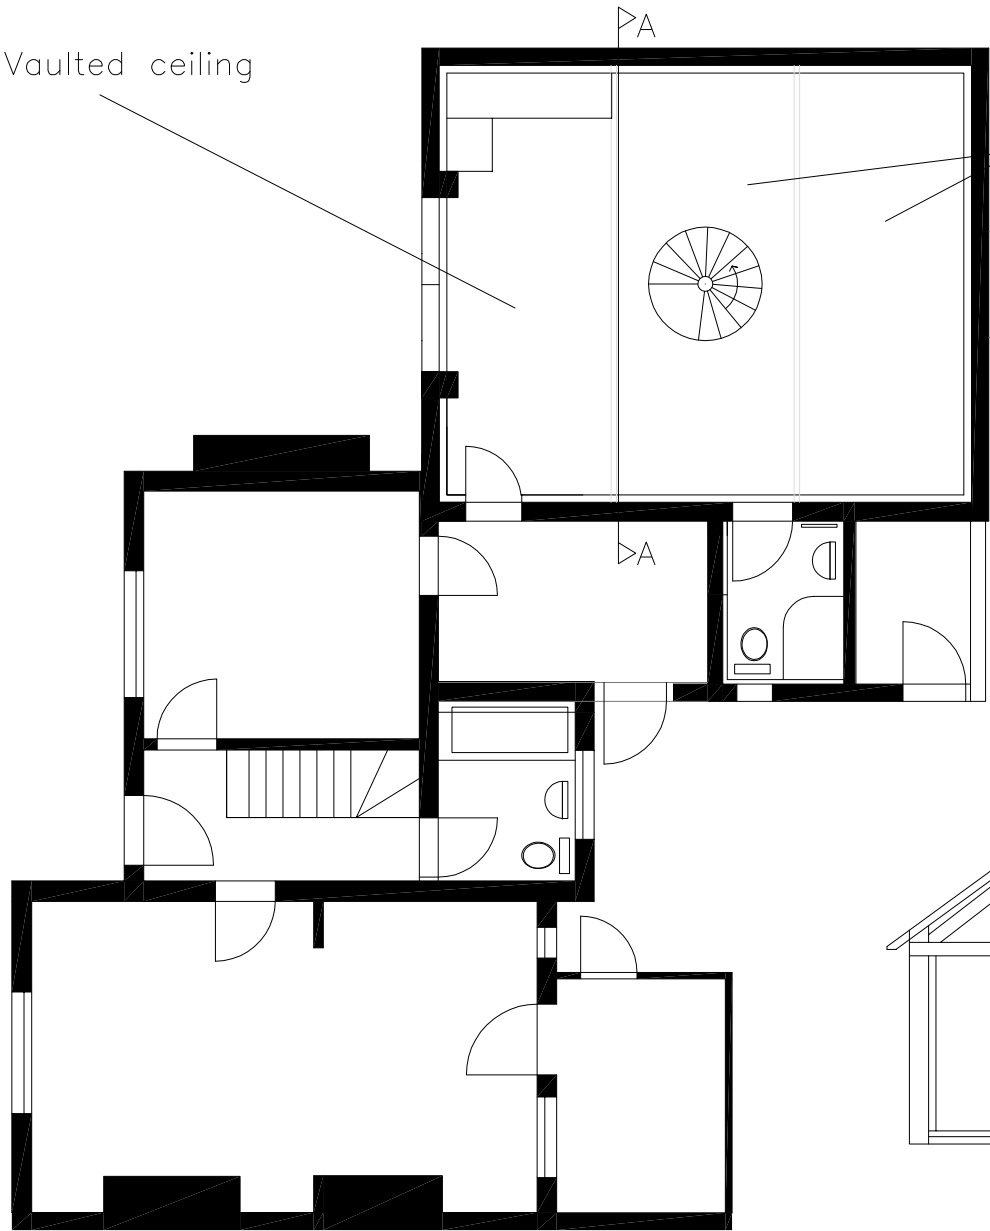

Vaulted ceiling

1st floor  
(2 bays)

Client

Mrs S Faux

Date 24.05.22

Drawing Ref RDB0522-P2

Section AA

Proposed Plan Morwenna Rewe

Scale 1:100

A graphic scale bar with markings for units 1, 2, 3, 4, and 5. The bar is divided into smaller increments, likely representing millimeters or centimeters.