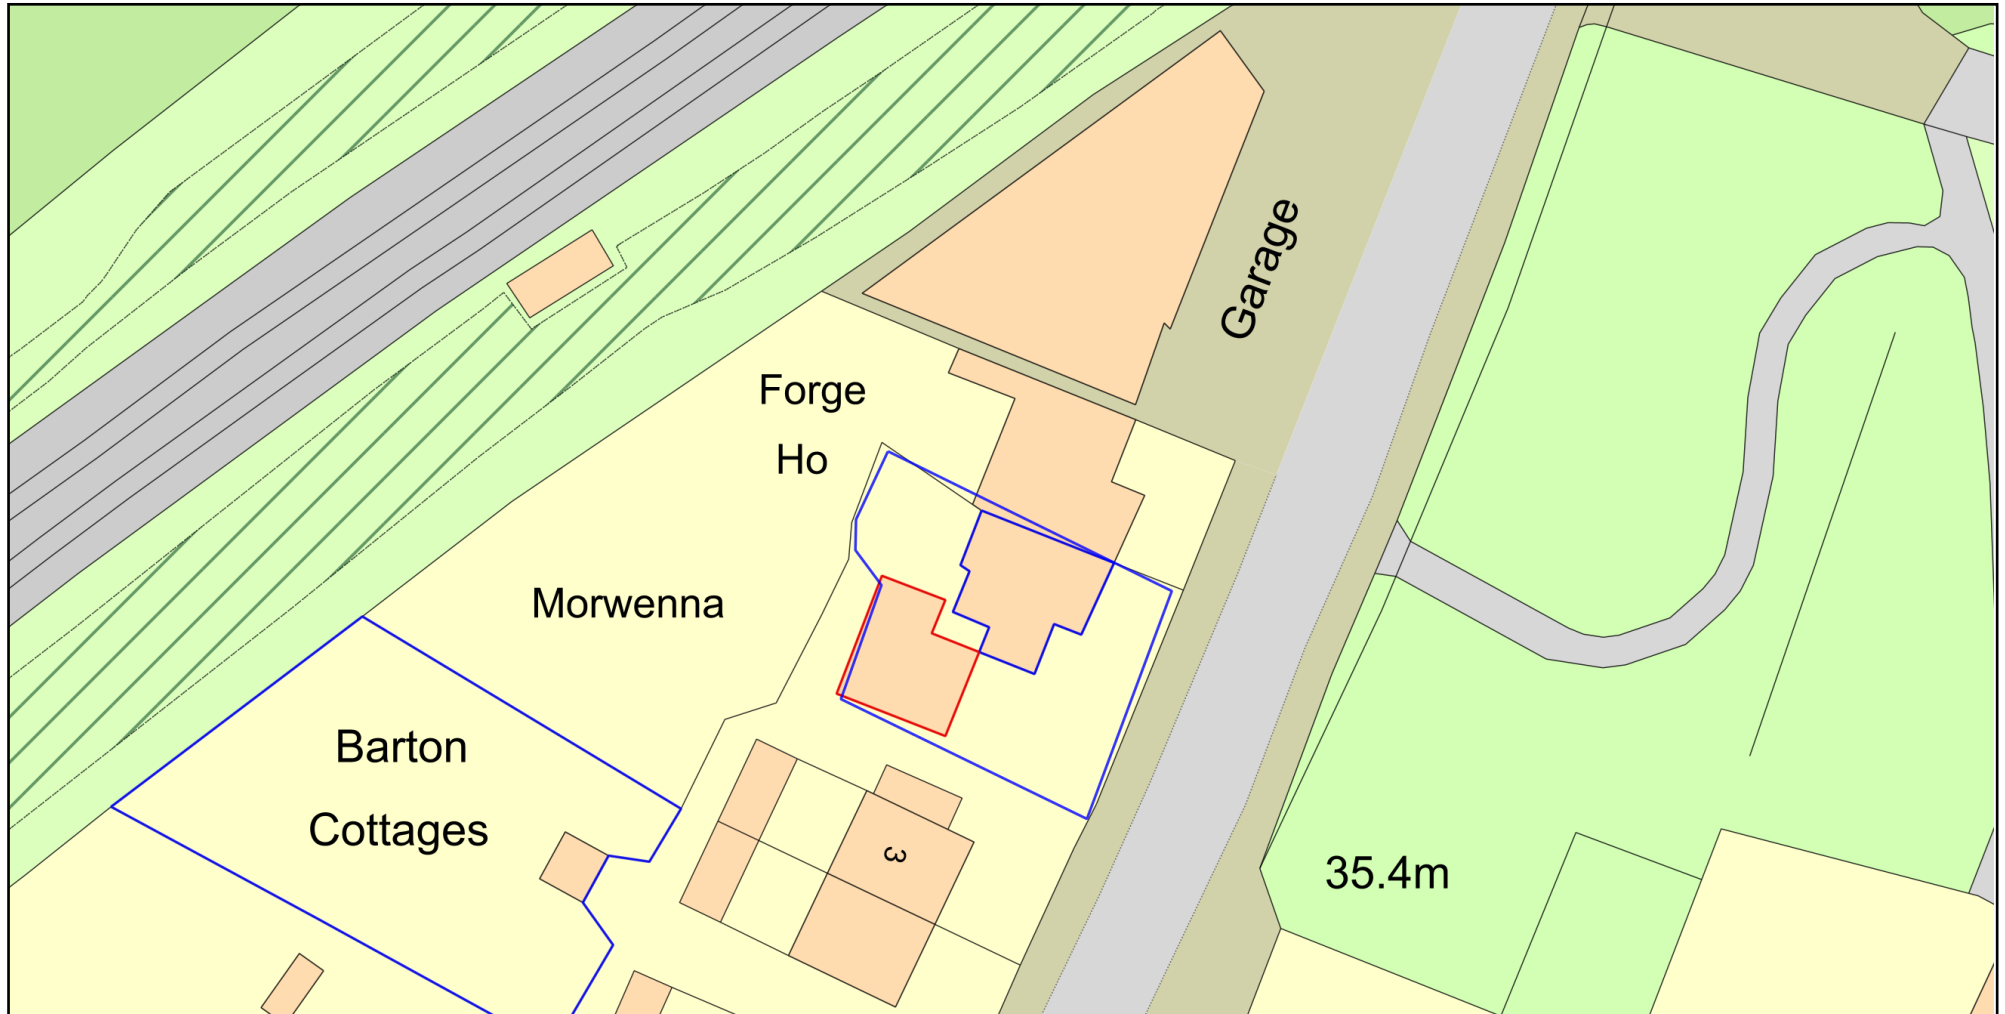

# Morwenna EX54ET

Plan Produced for: Plot Location  
Date Produced: 10 Apr 2022  
Plan Reference Number: TQRQM22100134153542  
Scale: 1:500 @ A4