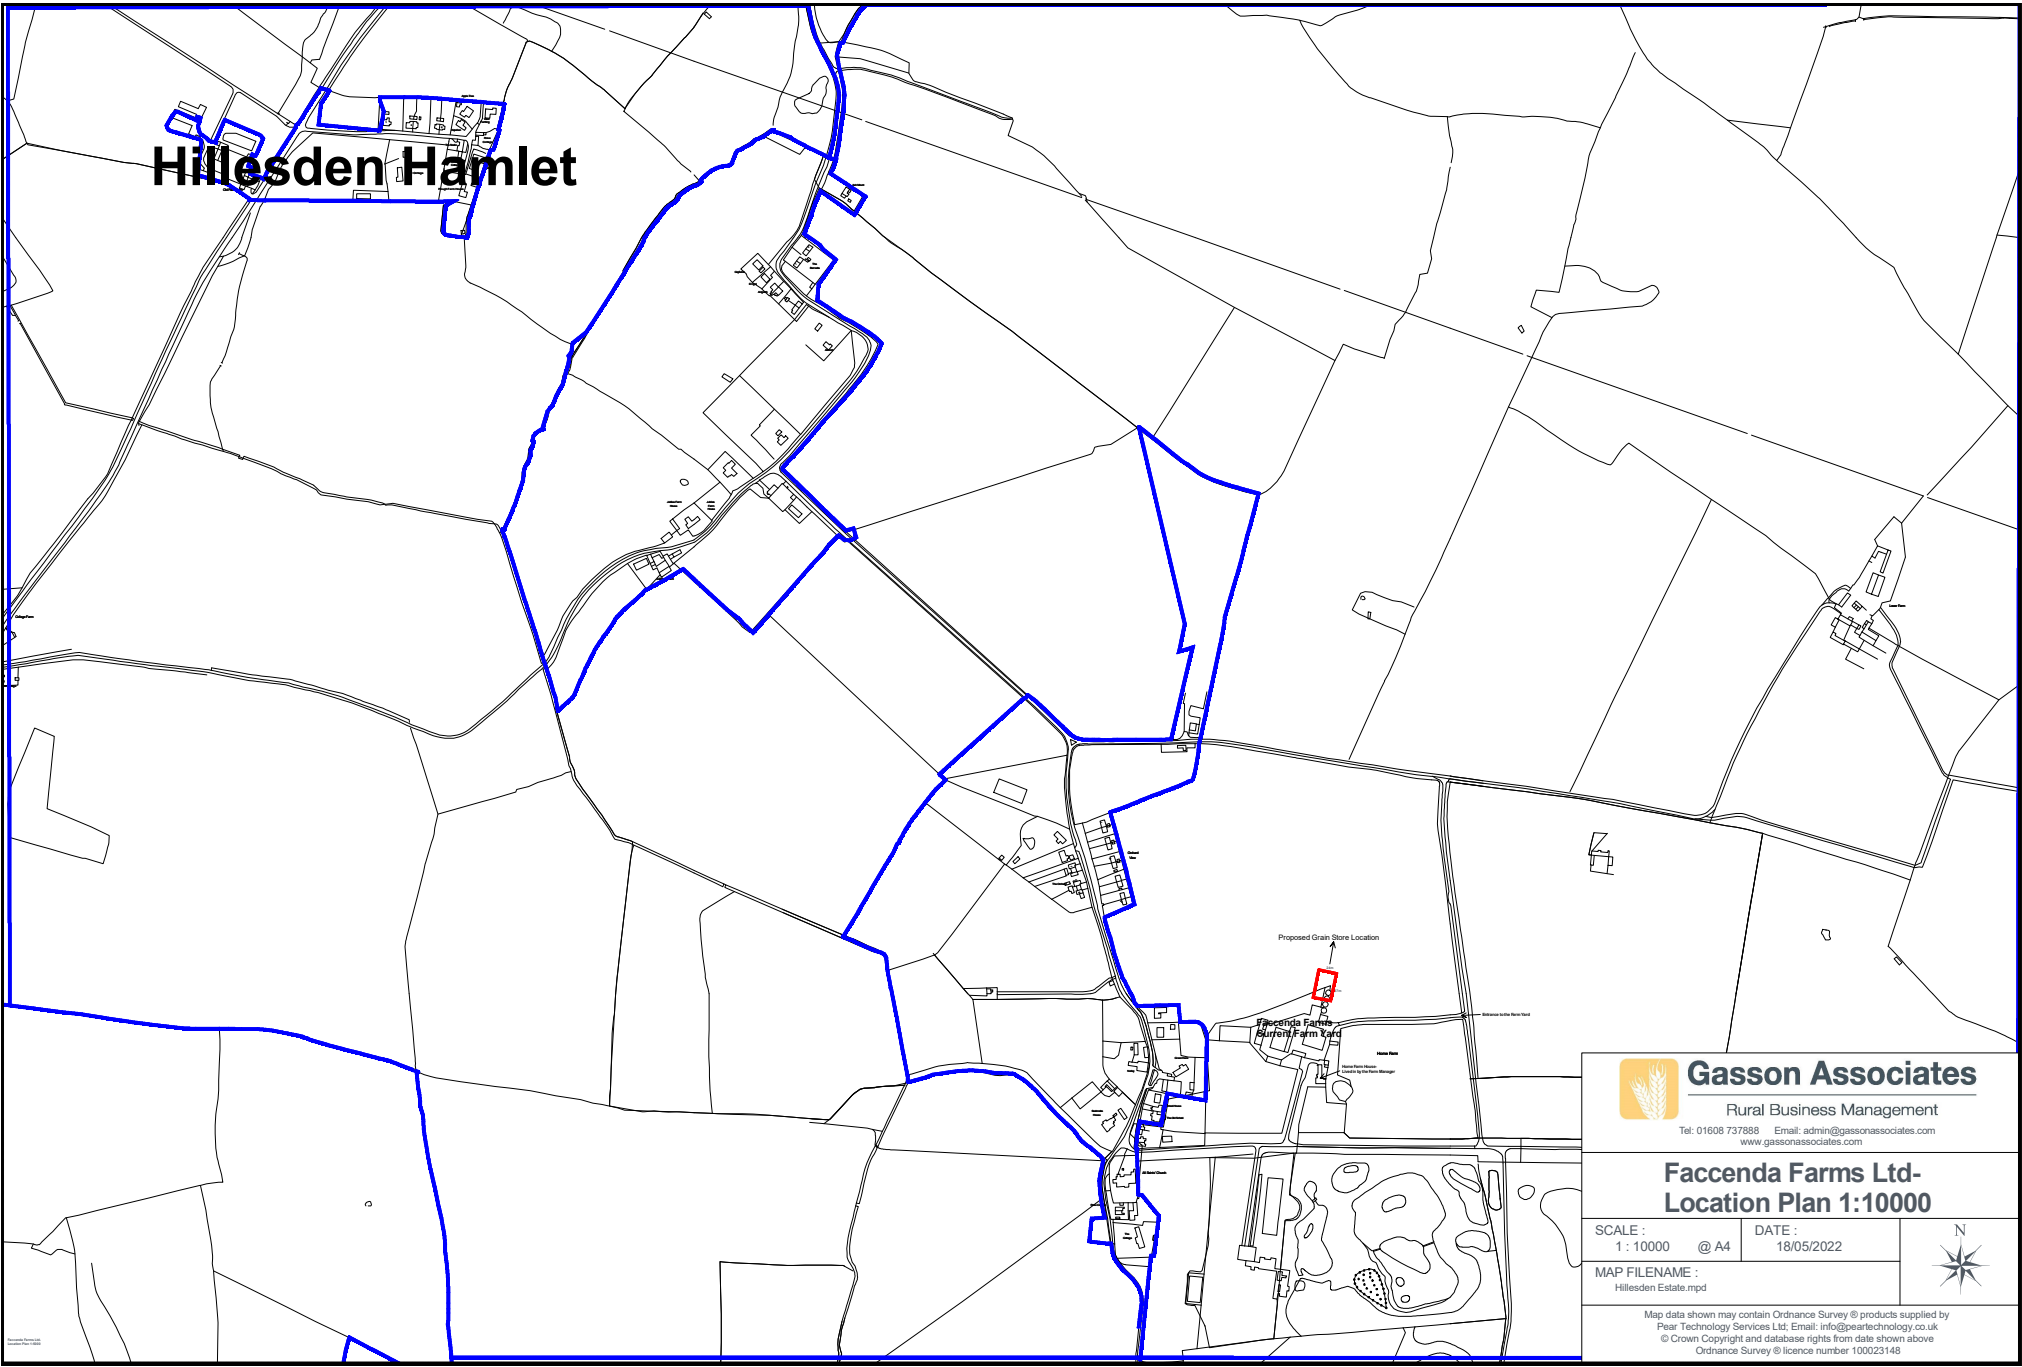

Hillesden Hamlet

Gasson Associates
Rural Business Management
Tel: 01608 737886 Email: admin@gassonassociates.com
www.gassonassociates.com

Faccenda Farms Ltd- Location Plan 1:10000

SCALE : 1 : 10000 @ A4 DATE : 18/05/2022

MAP FILENAME : Hillesden Estate.mpd