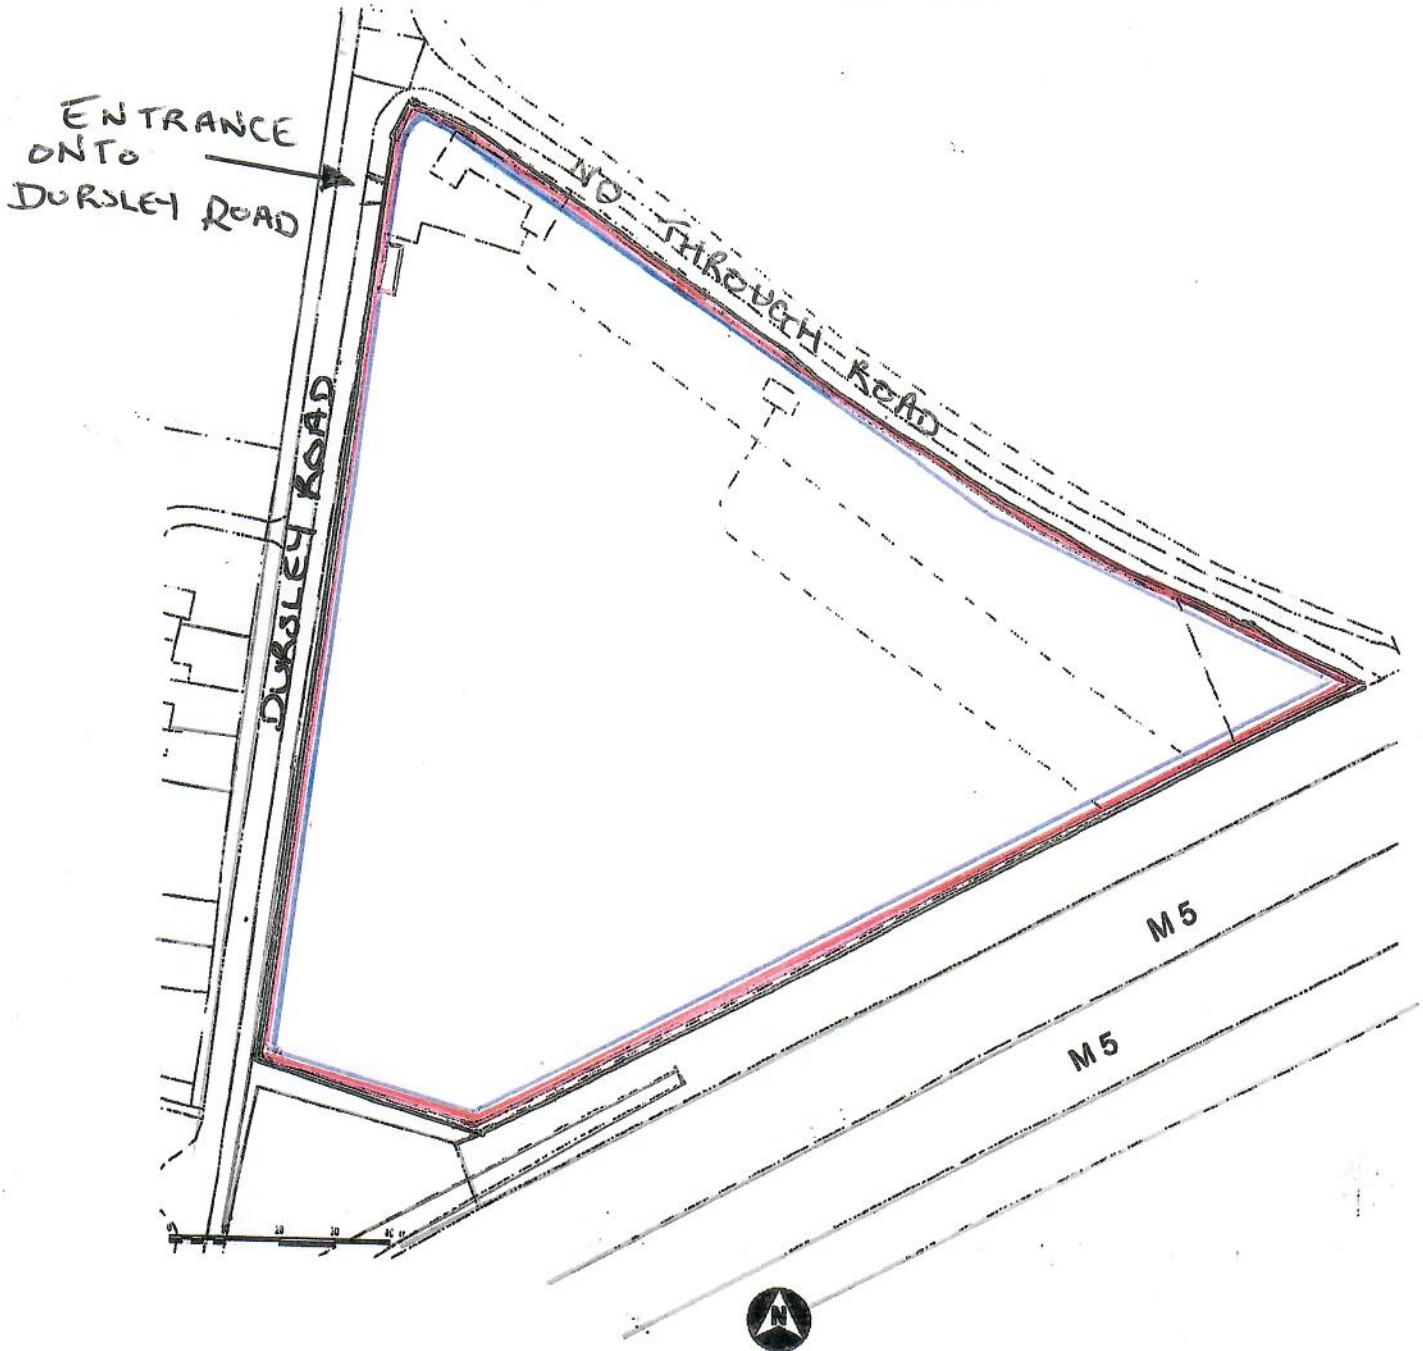

SITE LOCATION PLAN

AREA 5 HA

SCALE: 1:1250 on A4

CENTRE COORDINATES: 374937 , 202479

Supplied by Streetwise Maps Ltd

www.streetwise.net

Licence No: 100047474

10:25:22 03/01/2019