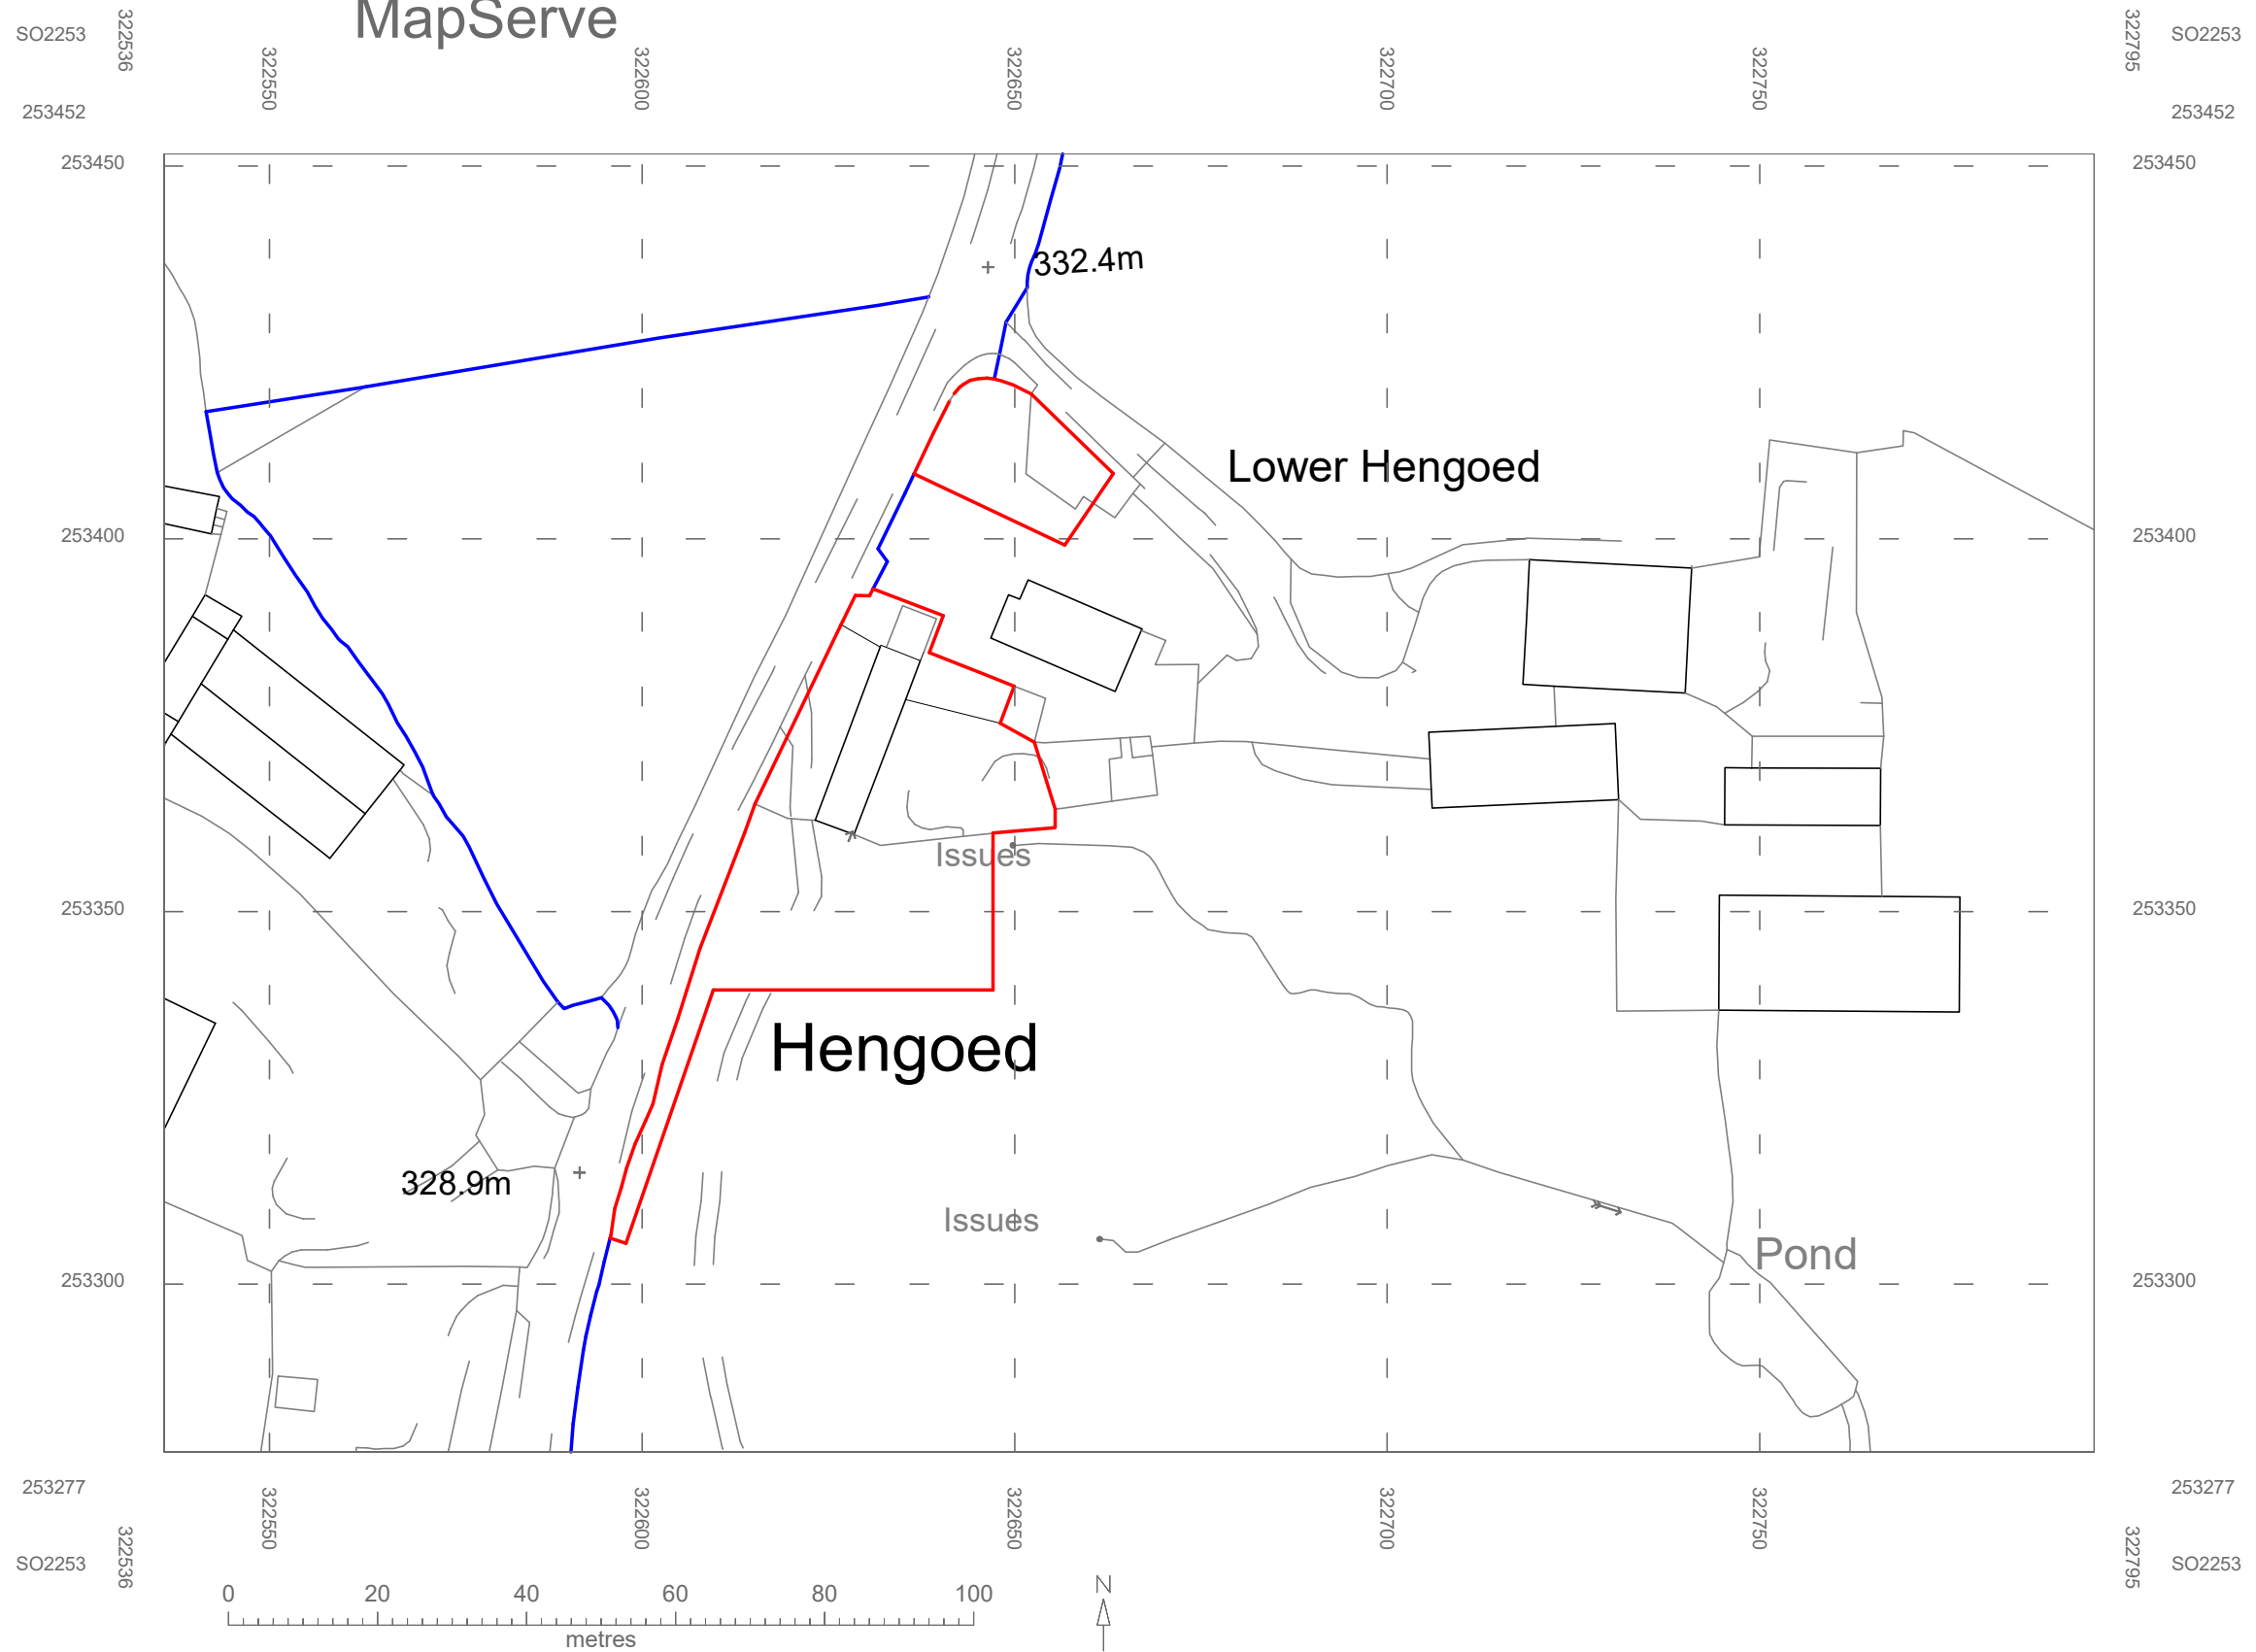

MapServe

© Crown copyright 2021 Ordnance Survey 100053143

Marches Conservation Services	
Lower Hengoed	
Block plan	
WBM April 2022	
Scale 1 : 2500 printed at A3 (Please do not scale off drawing) Not for constructional use Web : www.marchesconservationservices.co.uk E-Mail : marcon@idnet.com	