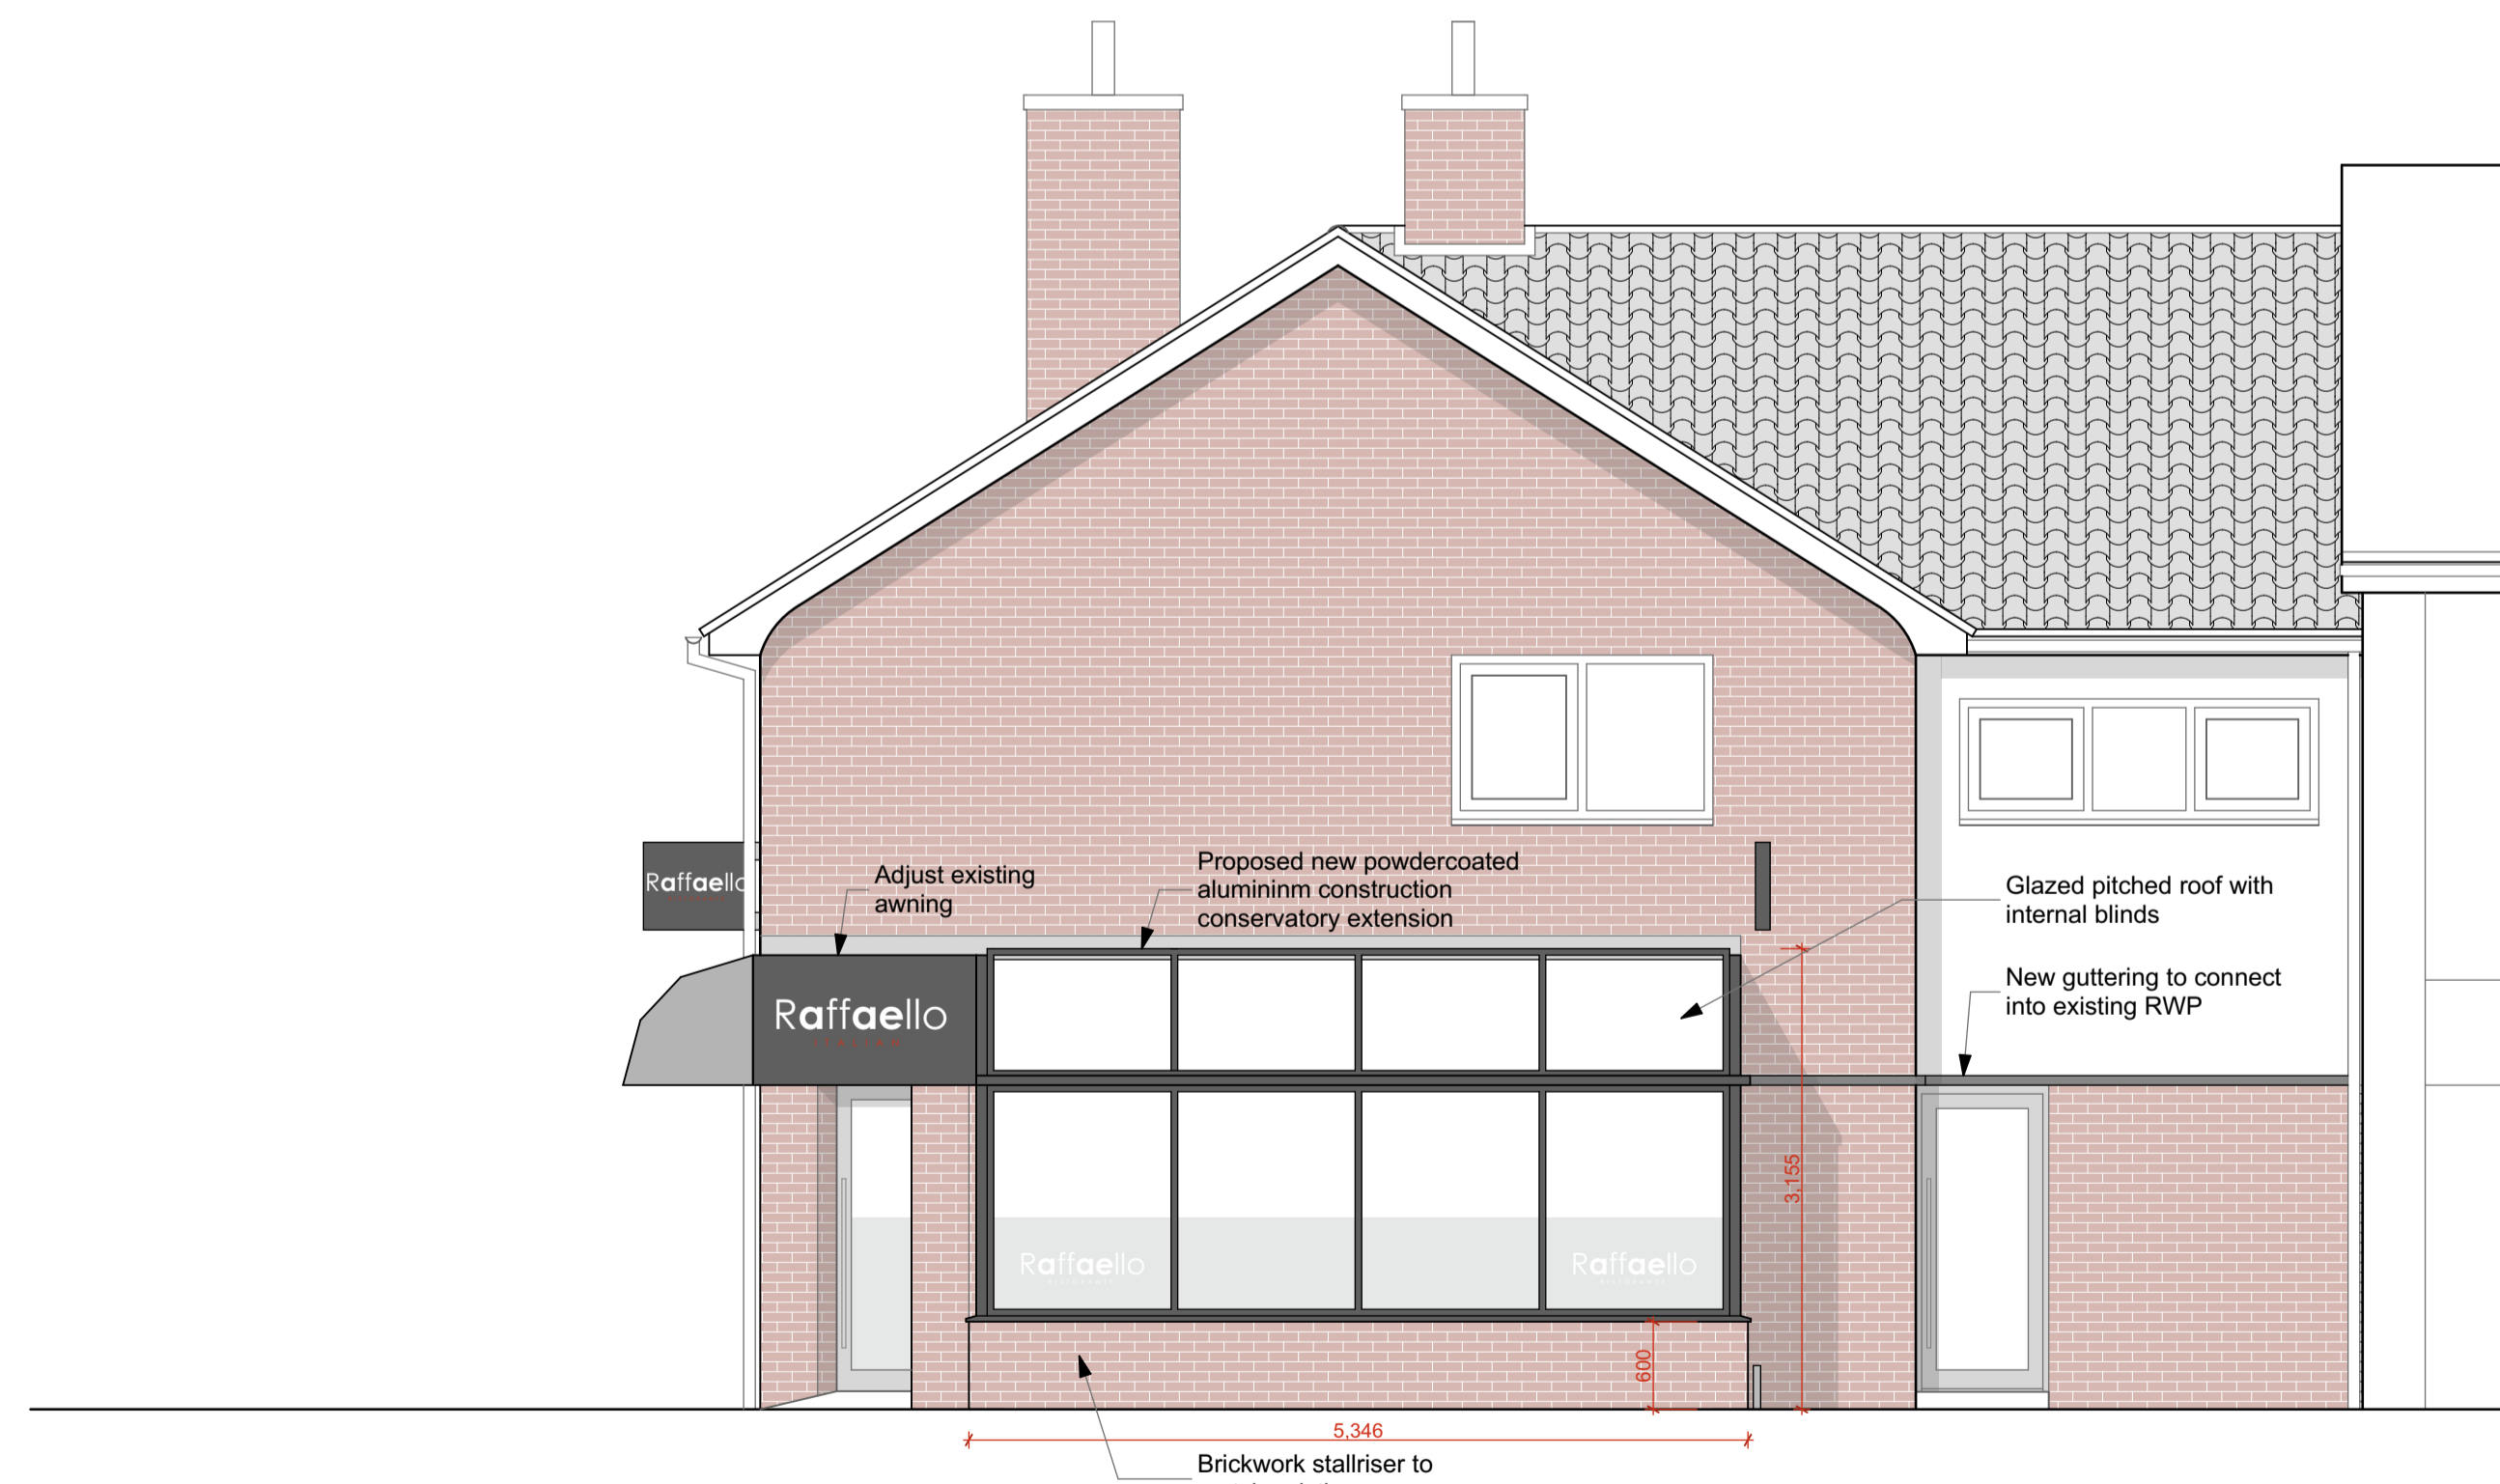

South East Elevation

Scale 1:50

North West Elevation

Scale 1:50

North East Elevation

Scale 1:50

Project Title		
31-32 The Square - Raffaello		
Drawing Name		
Proposed External Elevations		
Scale	Date	Drawn
1:50 @A1	16/05/2022	R Liddle
Drawing Number	Revision	
C308(S2)04		