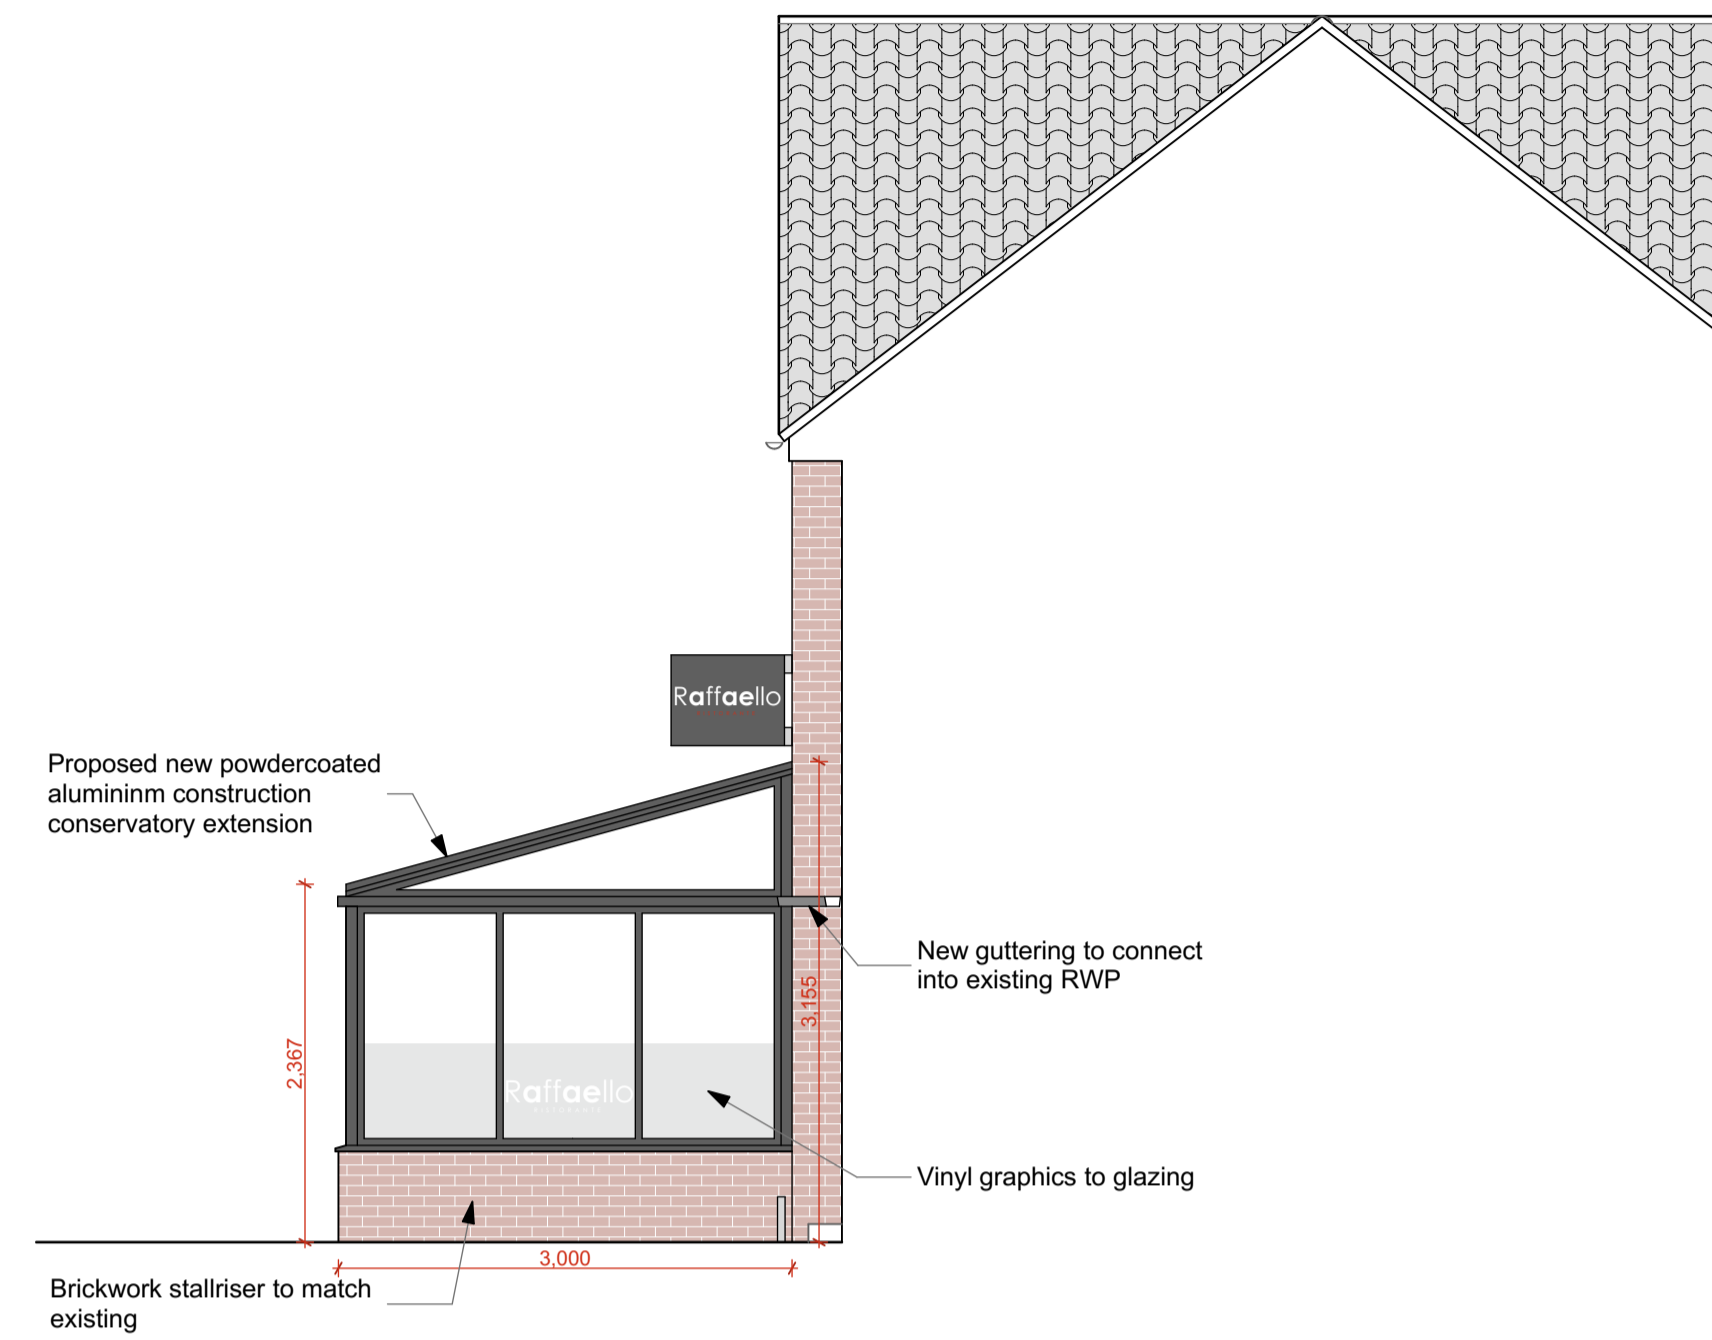

South East Elevation

Scale 1:50

North West Elevation

Scale 1:50

North East Elevation

Scale 1:50

Project Title		
31-32 The Square - Raffaello		
Drawing Name		
Proposed External Elevations		
Scale	Date	Drawn
1:50 @A1	16/05/2022	R Liddle
Drawing Number	Revision	
C308(S2)04		