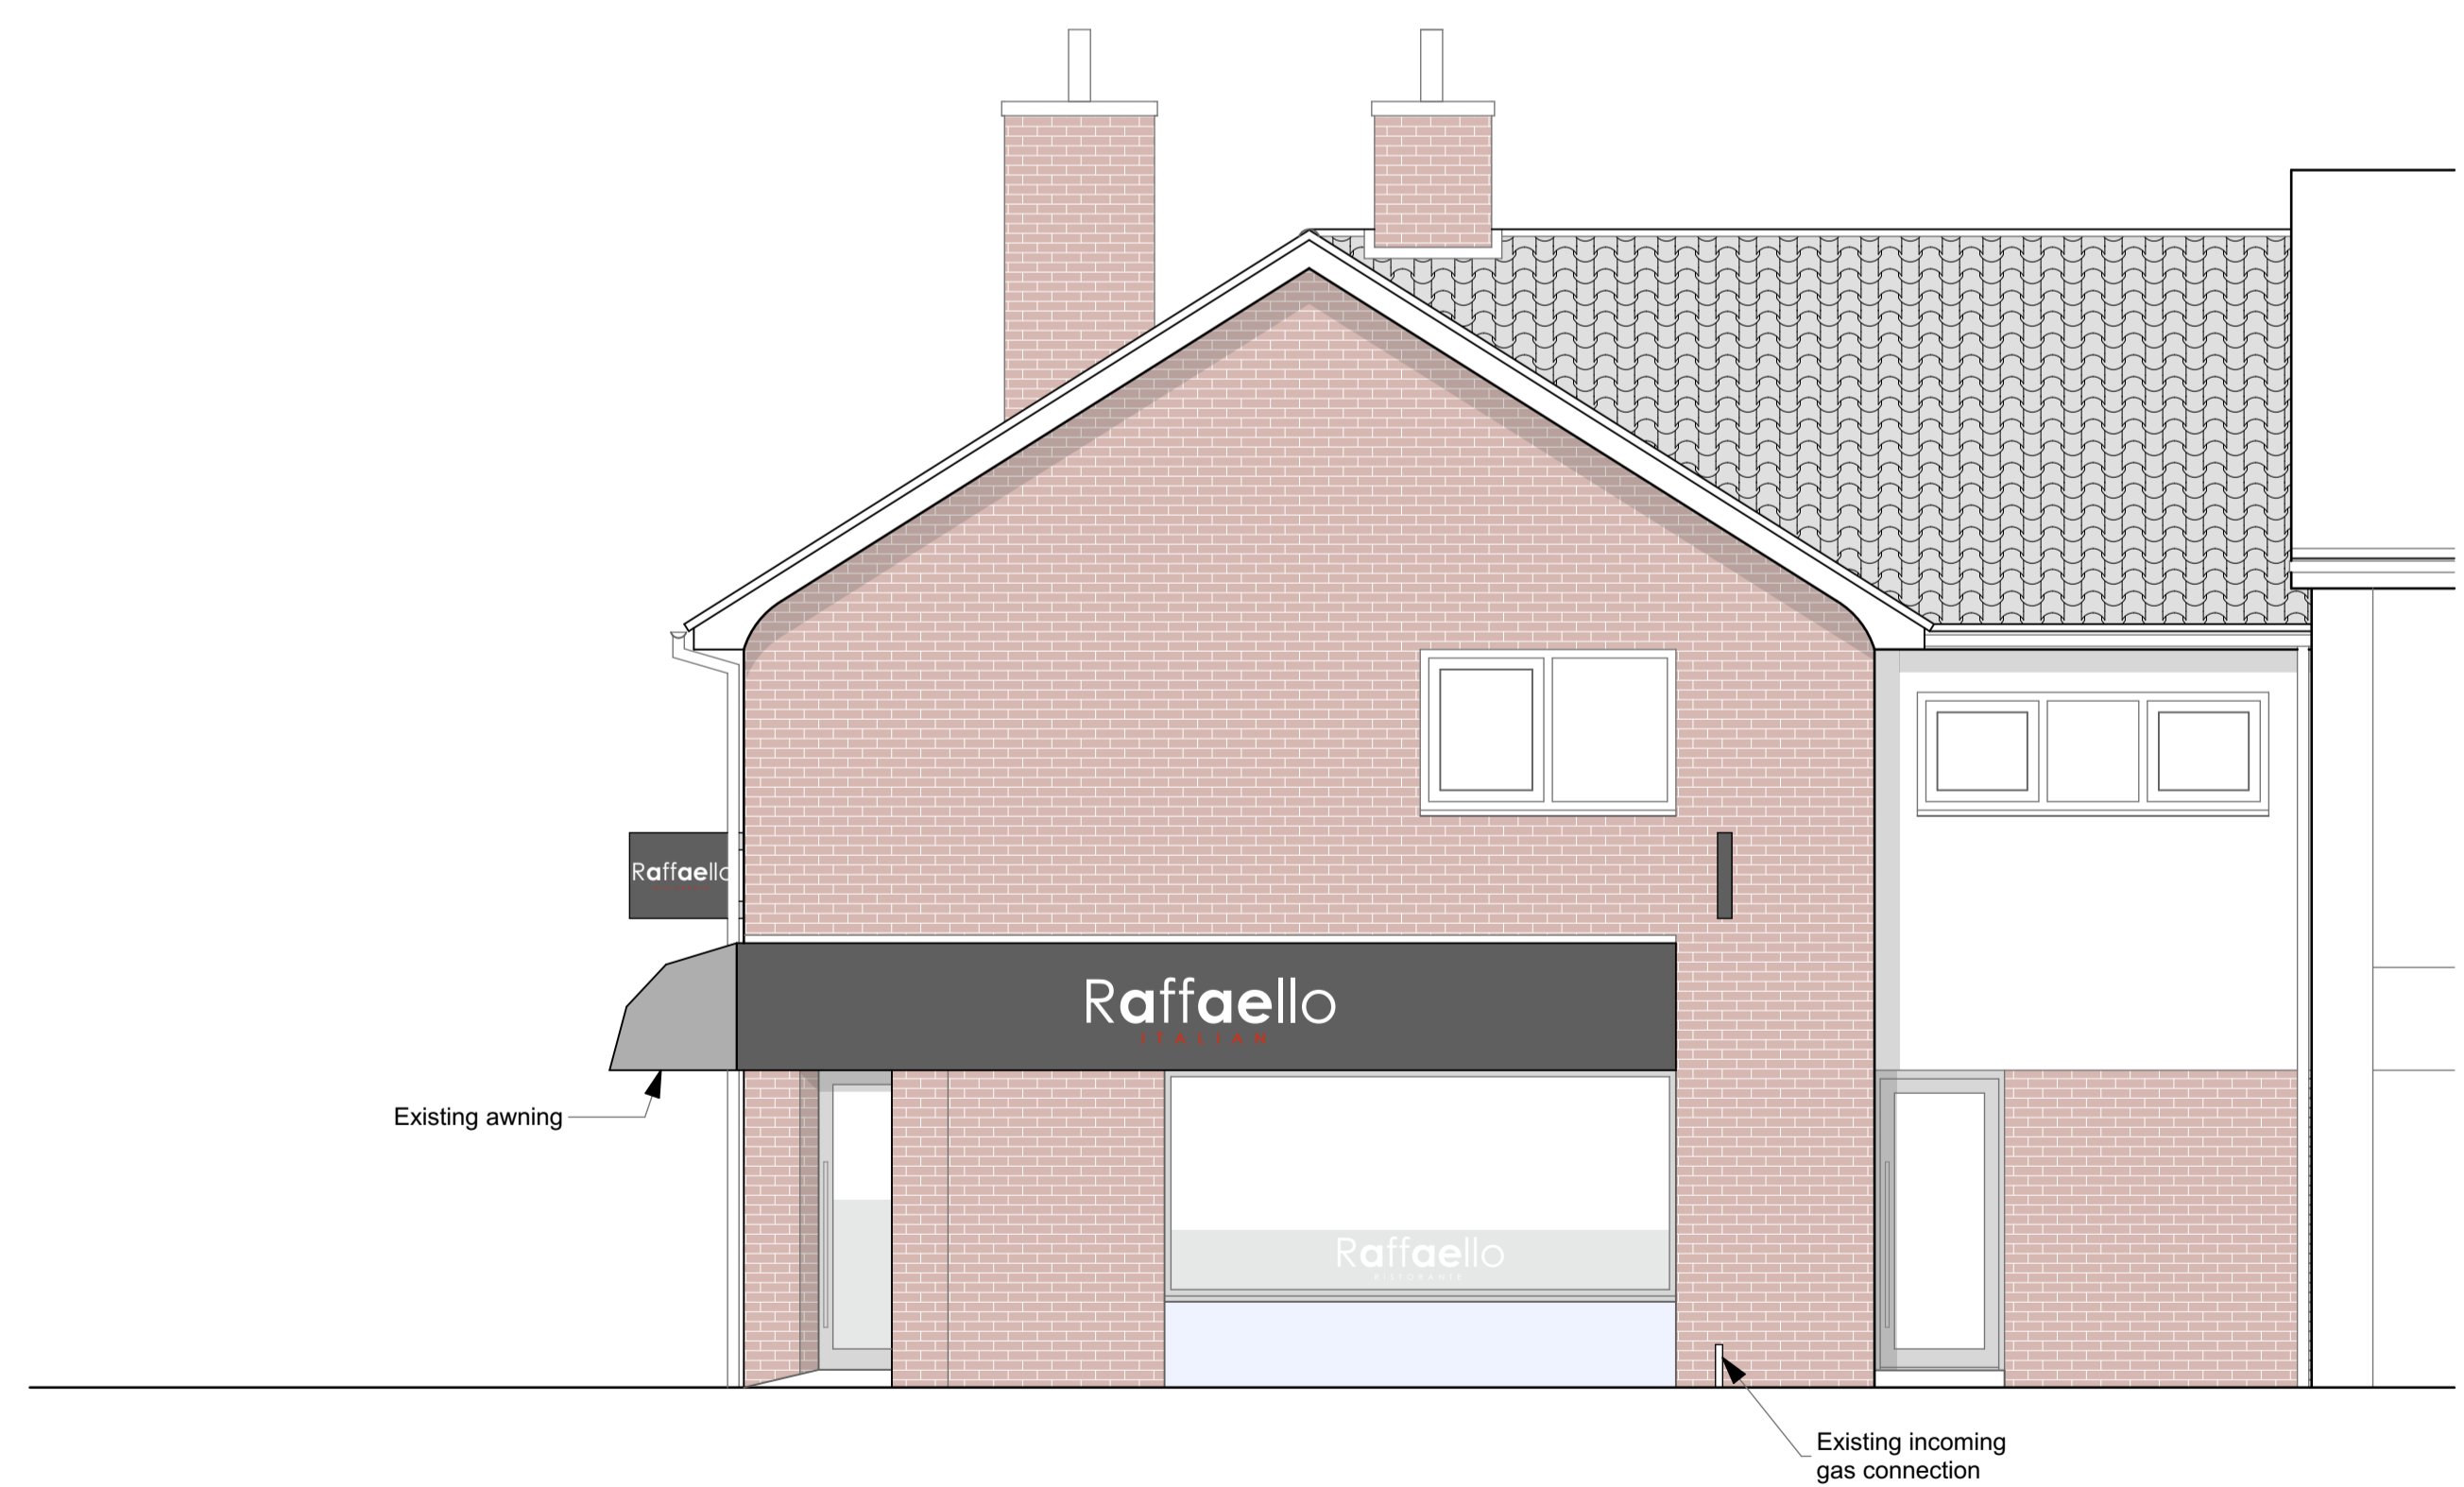

North East Elevation
Scale 1:50

Project Title		
31-32 The Square - Raffaello		
Drawing Name		
Existing External Elevations		
Scale	Date	Drawn
1:50 @A1	16/05/2022	R Liddle
Drawing Number	Revision	
C308(S1)02