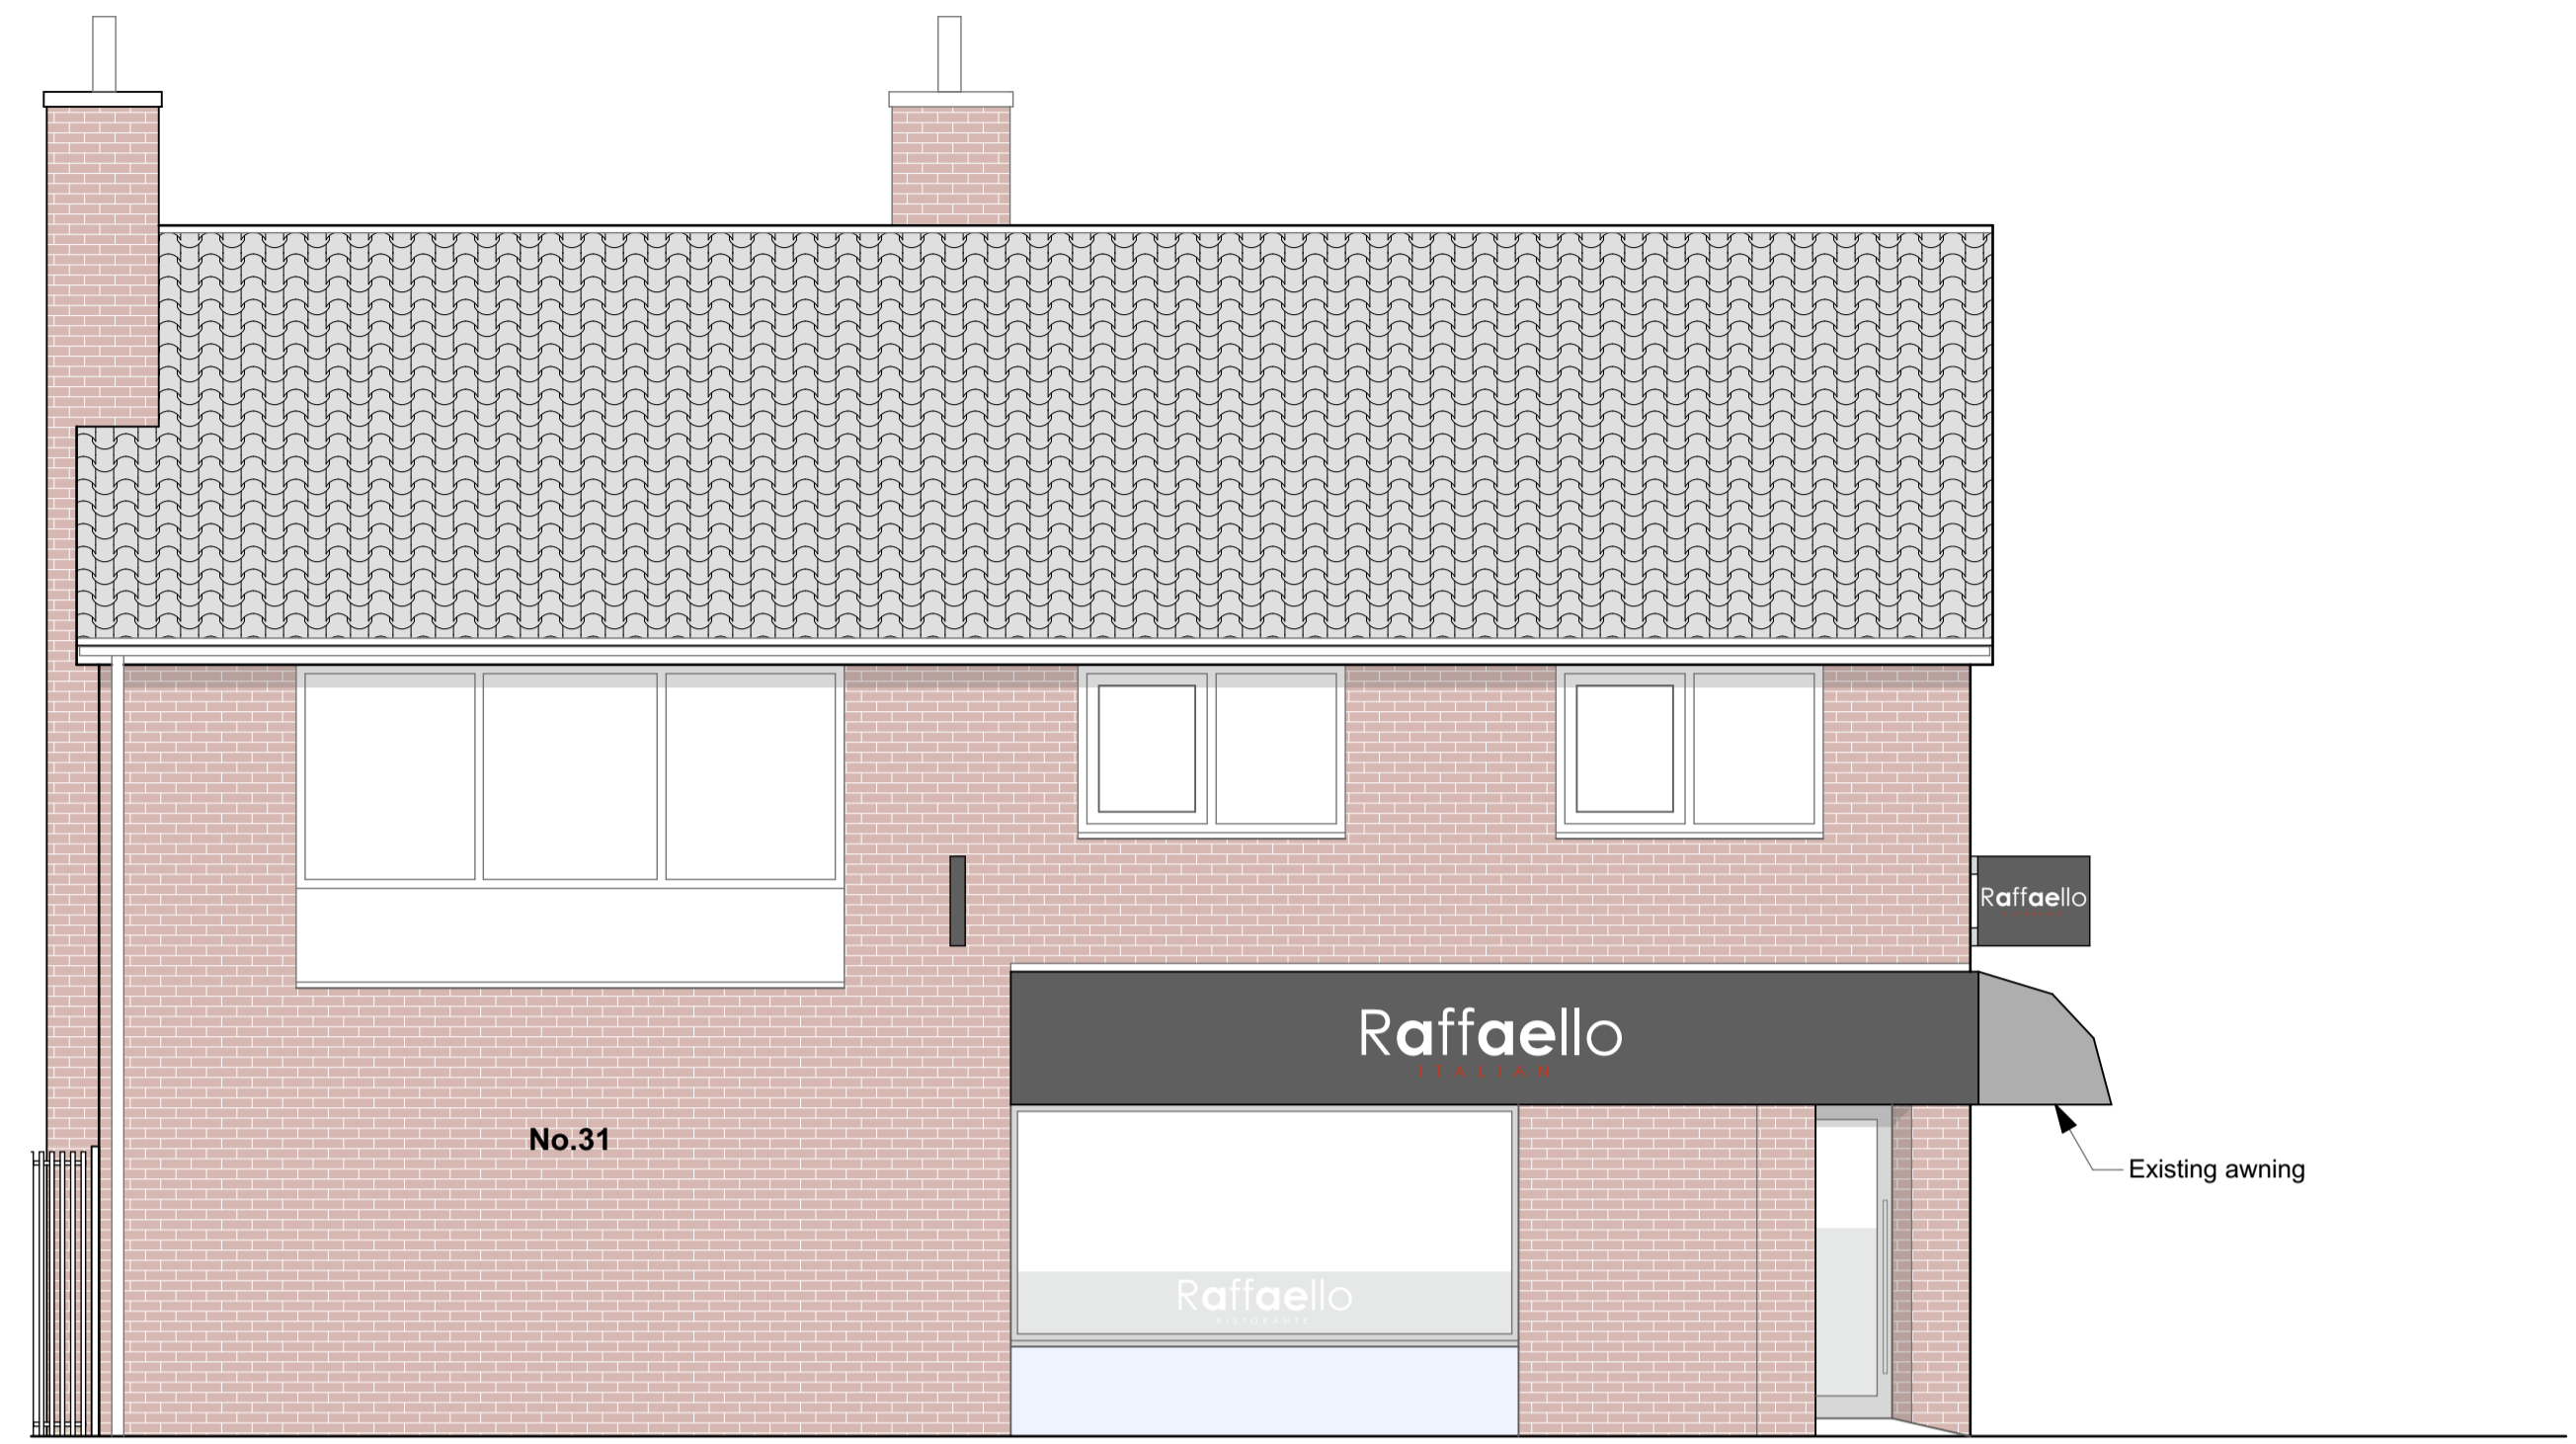

South East Elevation
Scale 1:50