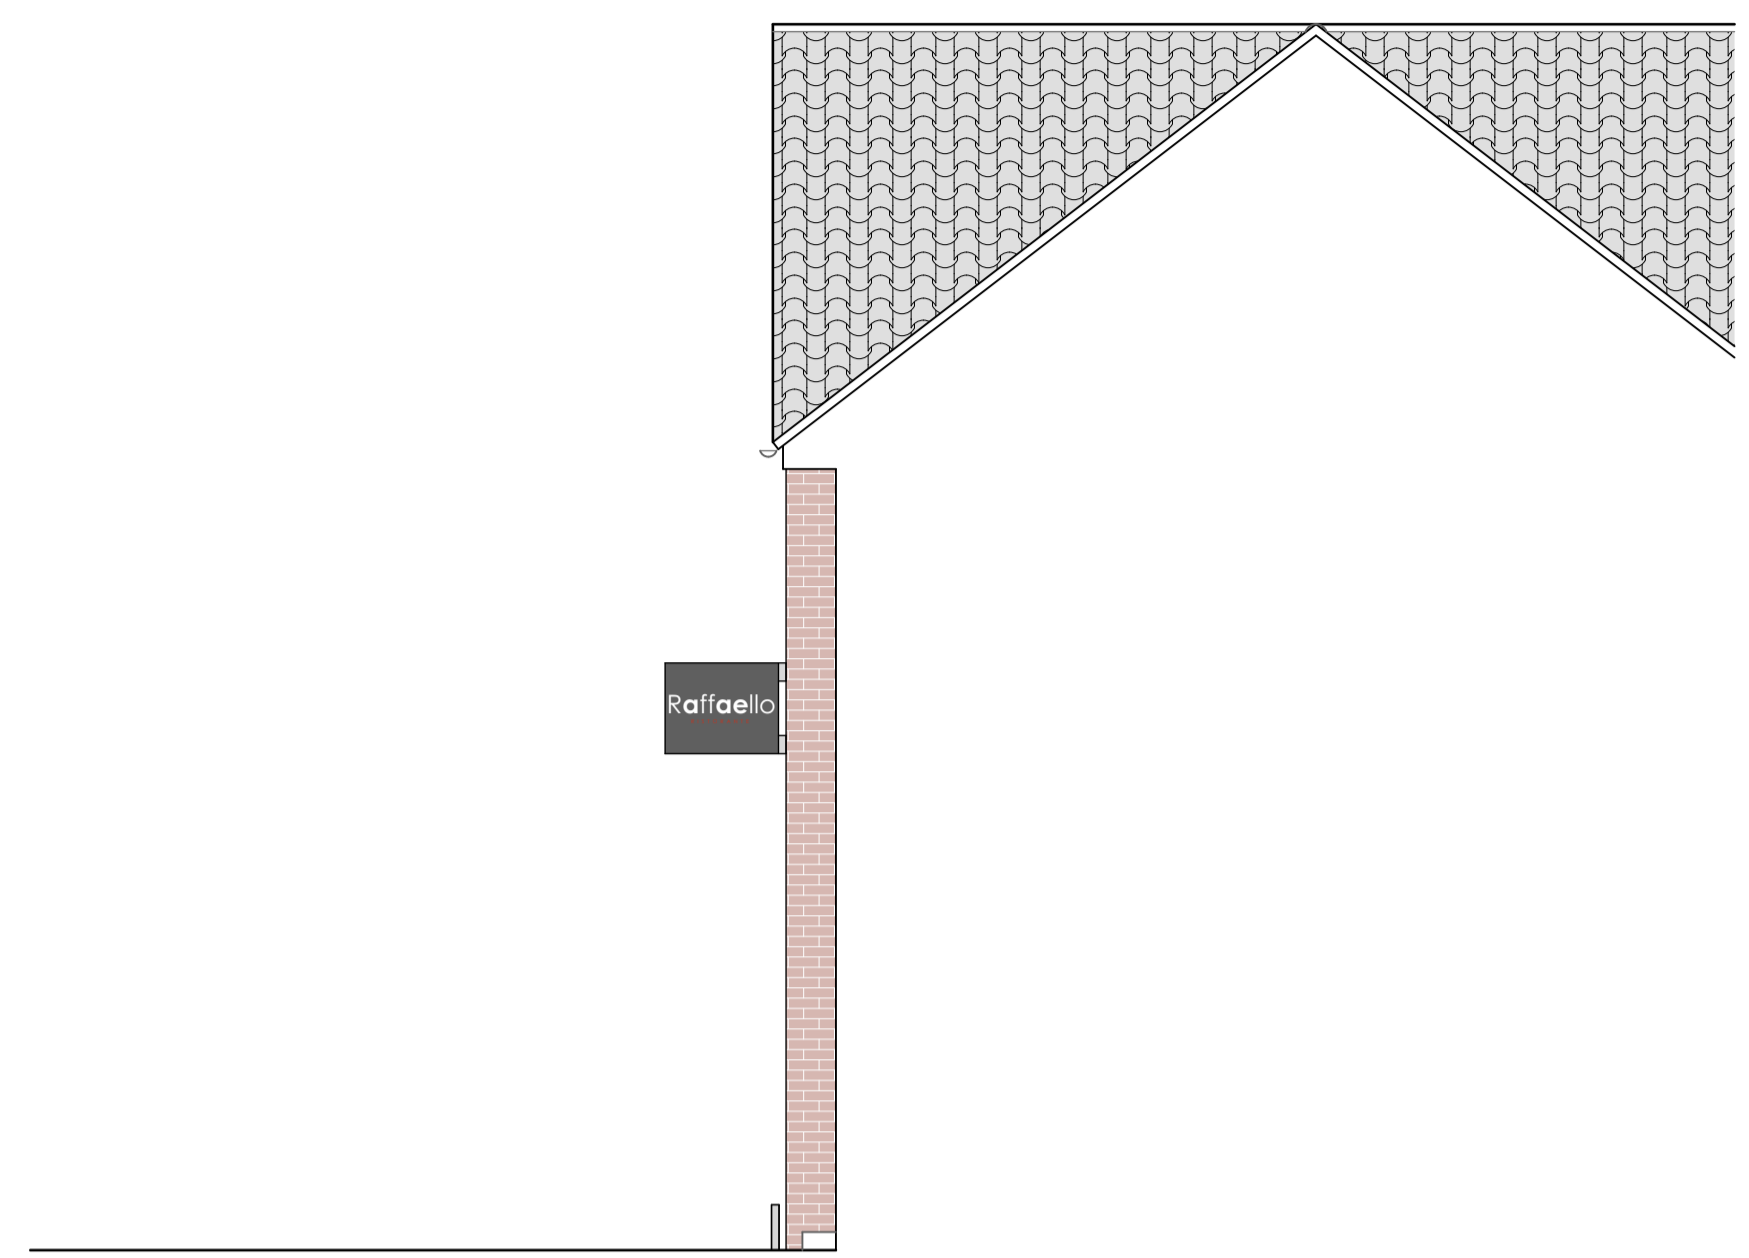

North West Elevation
Scale 1:50