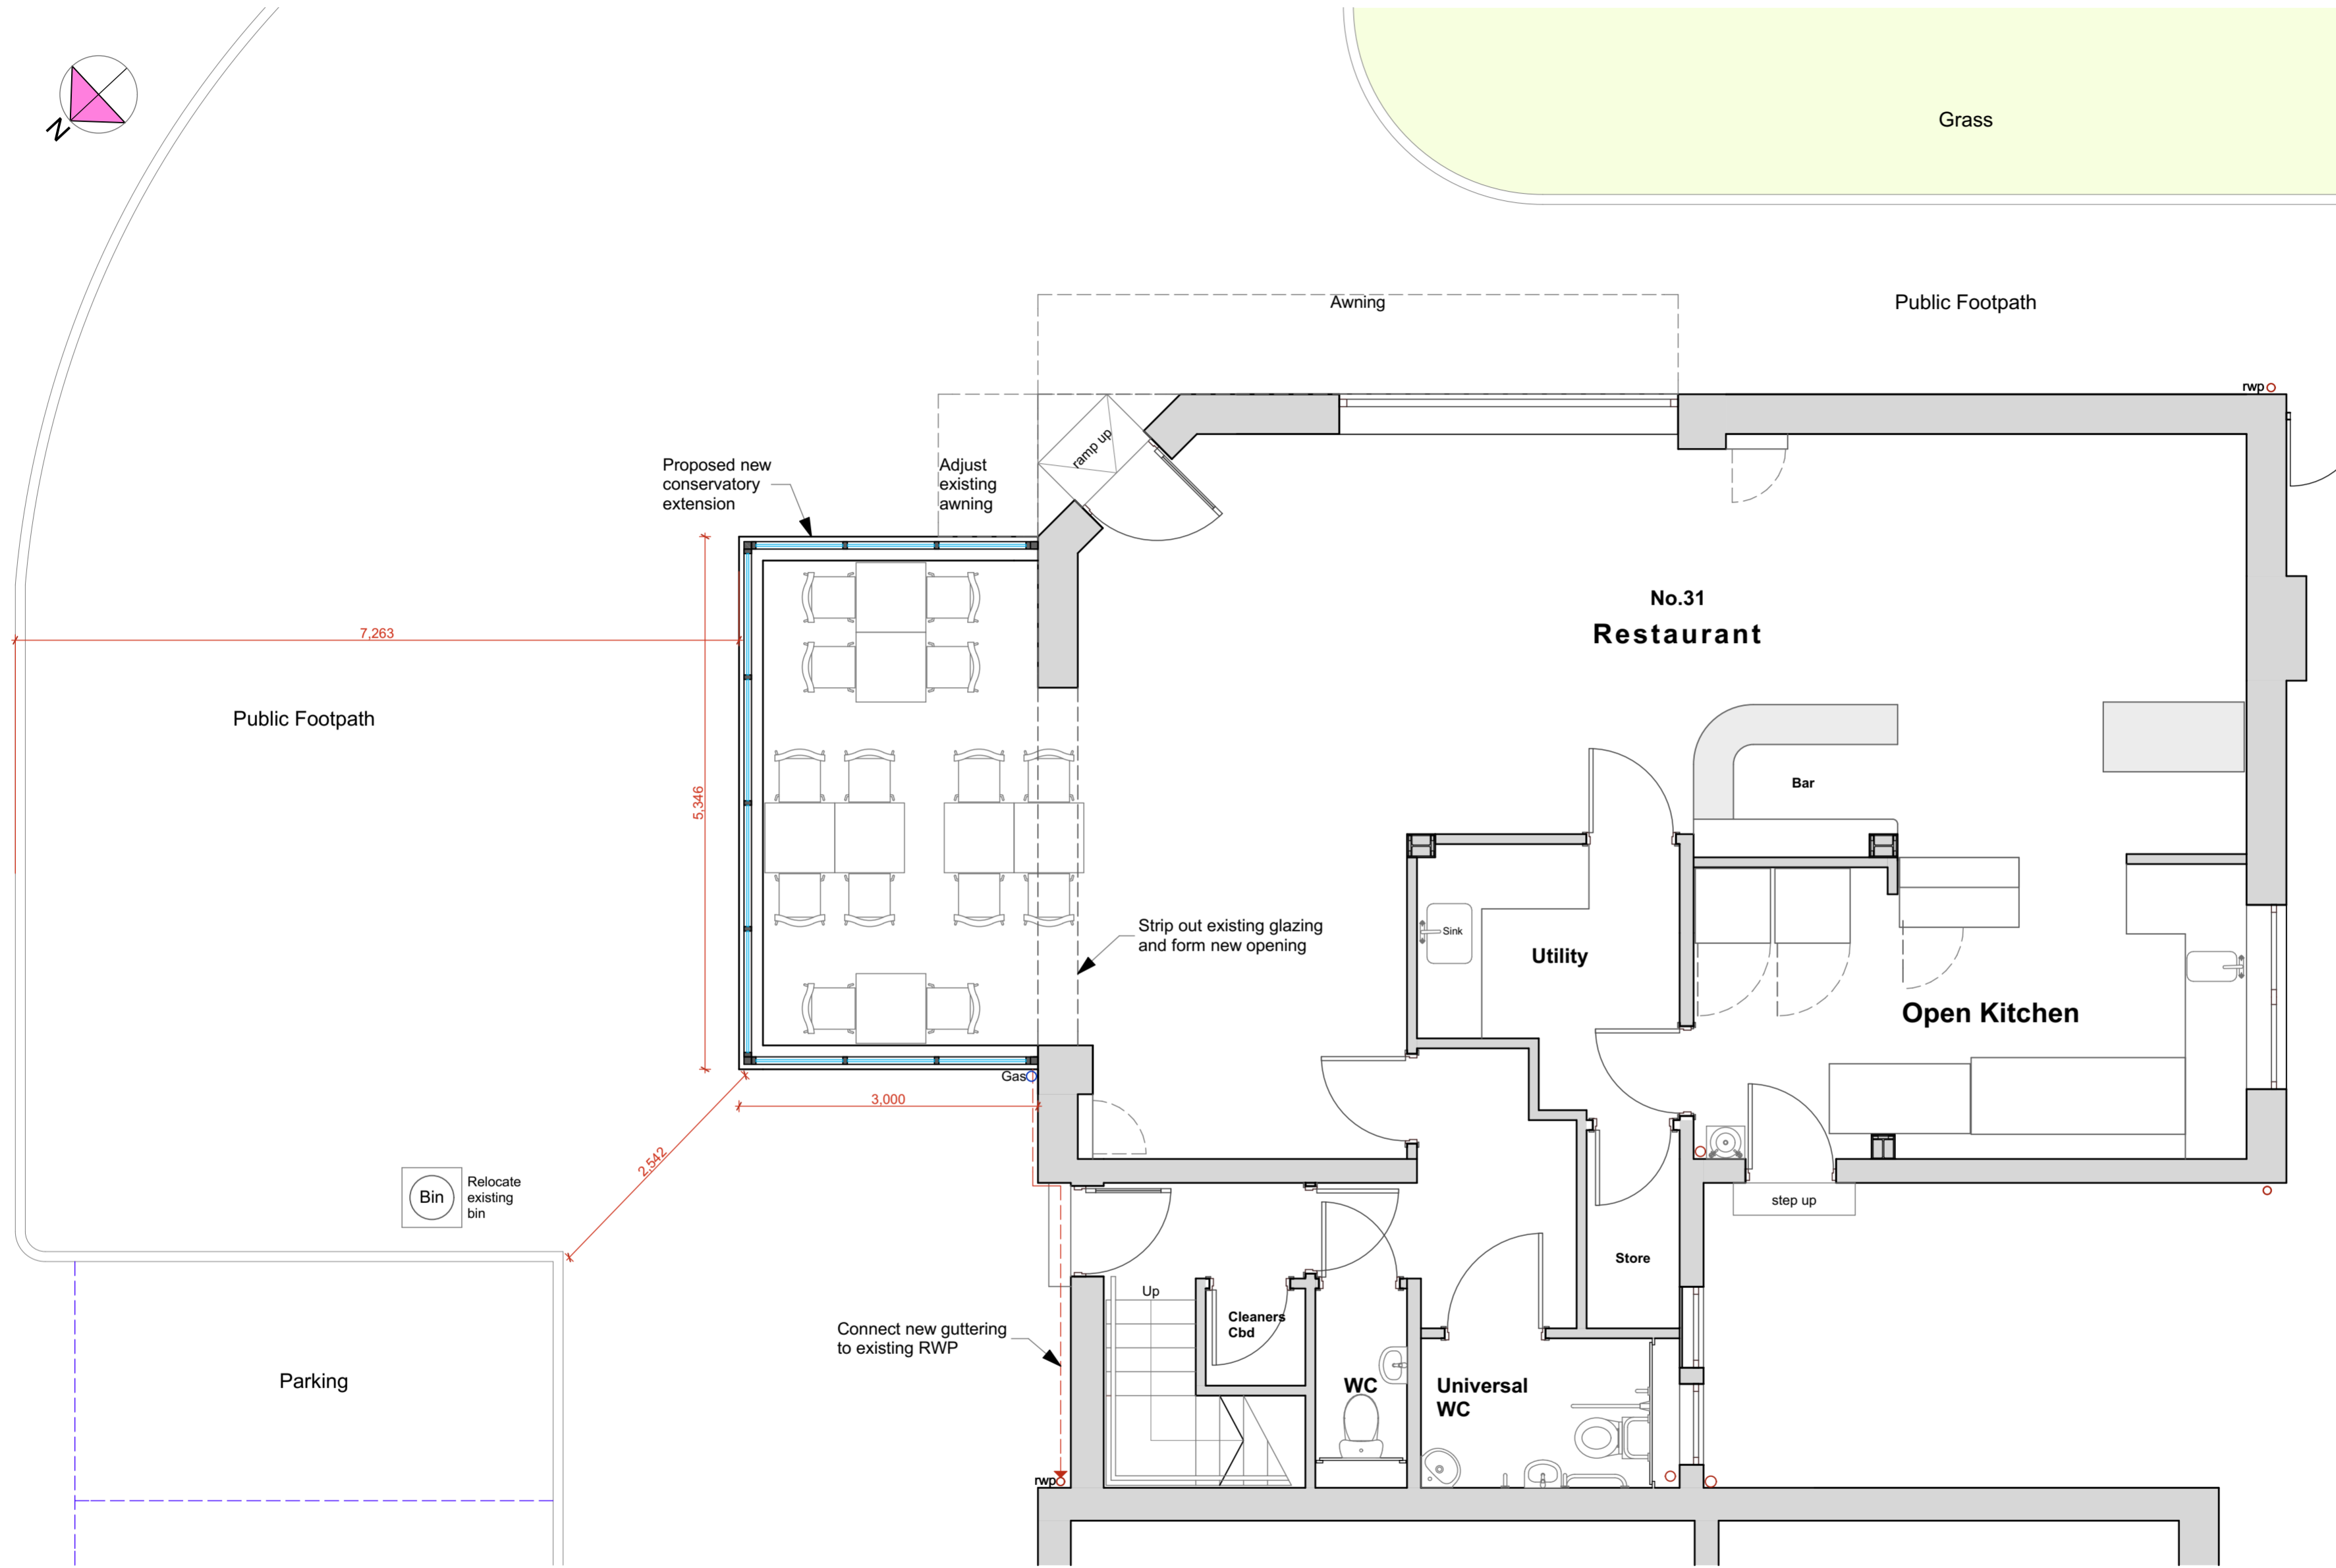

All dimensions to be site checked and Capture Interior Architecture Ltd to be notified of any discrepancies prior to the commencement of work. All materials and workmanship to relevant British Standards codes of practice and manufacturers recommendations. Use annotated dimensions in all cases.

This drawing is copyright and should not be reproduced in whole or part without written consent of Capture Interior Architecture Ltd.
DO NOT SCALE FROM THIS DRAWING

Proposed Plan

Scale 1:50

Project Title
31-32 The Square - Raffaello

Drawing Name
Proposed Plan

Scale 1:50 @A2 Date 16/05/2022 Drawn R Liddle

Drawing Number C308(S2)05 Revision

Capture Interior Architecture Ltd
Hedley House
Meadowfield
Ponteland
Newcastle Upon Tyne
NE20 9SD
t. 01661 822017 e. info@captureia.co.uk www.captureia.co.uk