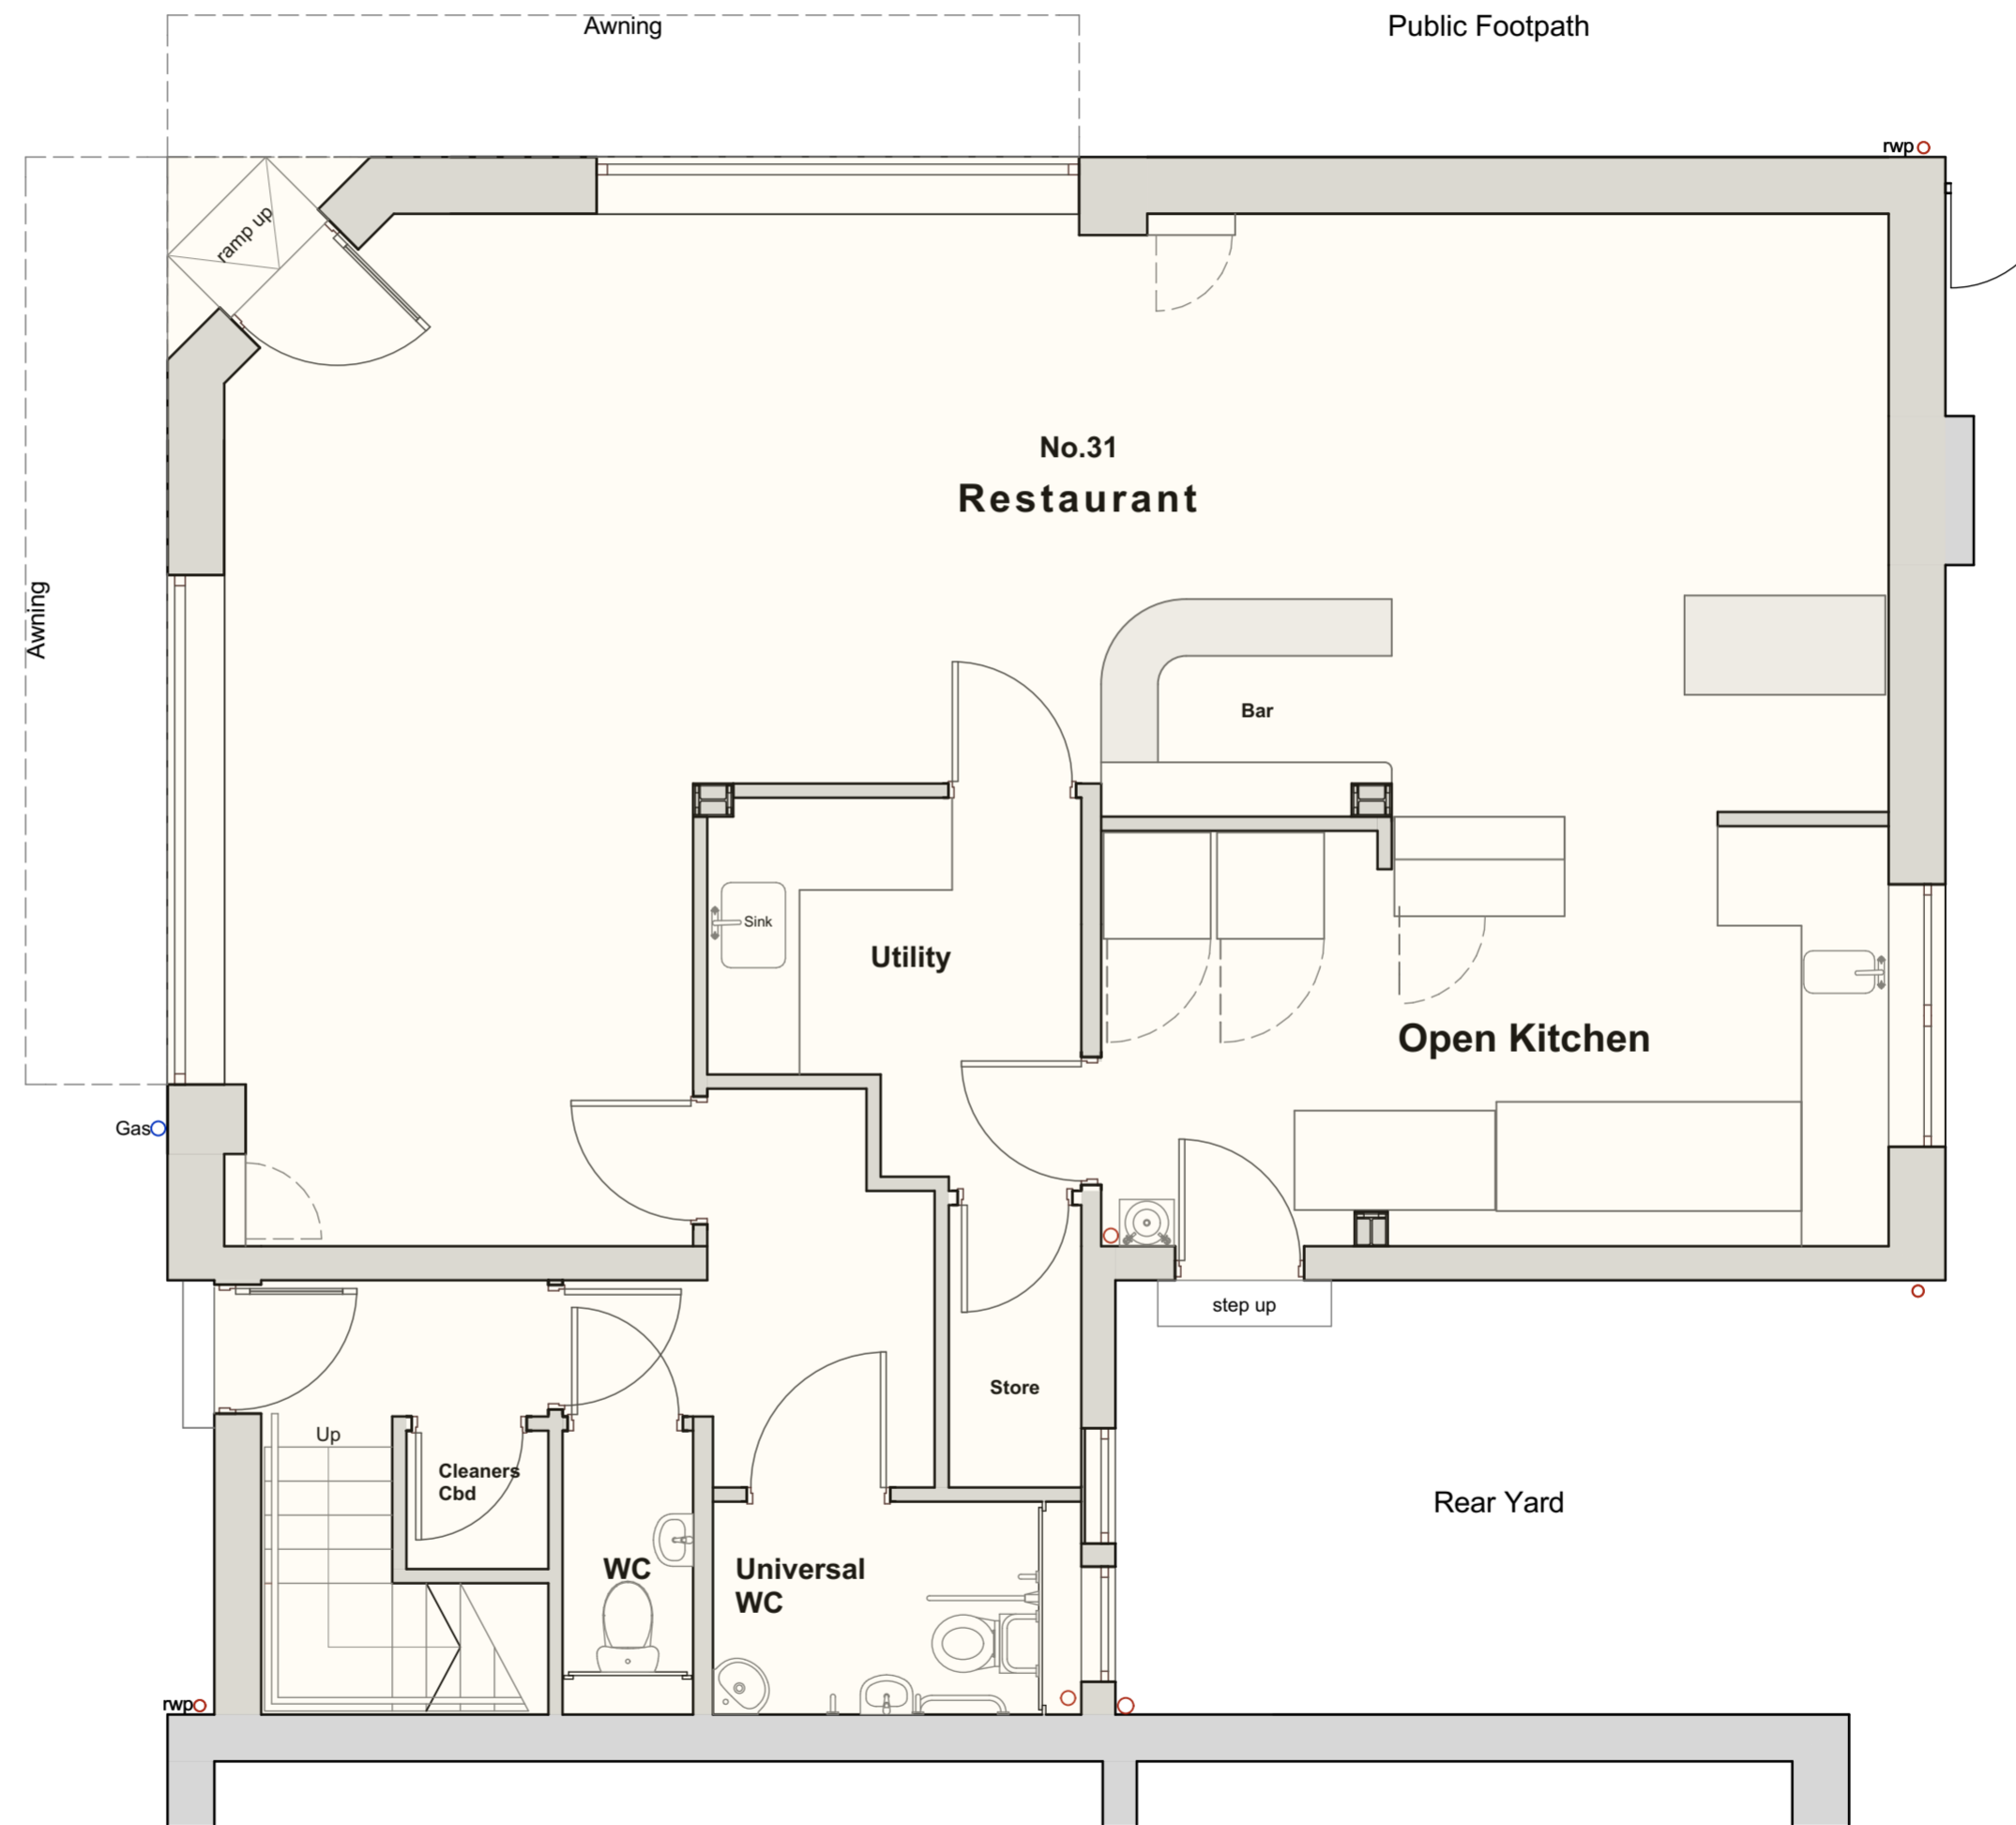

# Existing Plan

Scale 1:50

Project Title  
31-32 The Square - Raffaello

Drawing Name  
Existing Plans

Scale 1:50 @A2	Date 16/05/2022	Drawn R Liddle
-------------------	--------------------	-------------------