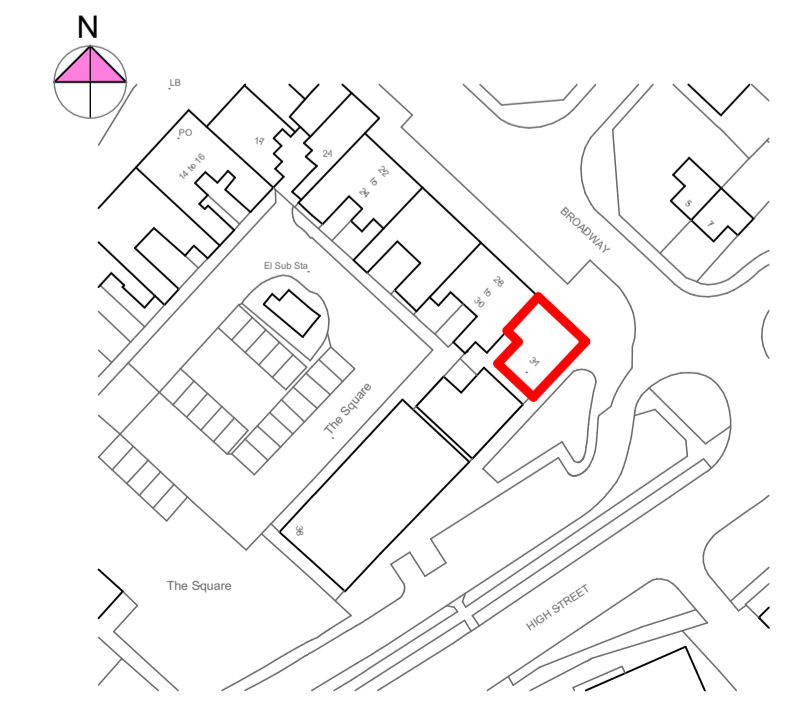

1:1250 OS Plan

Project Title
31-32 The Square - Raffaello

Drawing Name
Existing Site Plans

Scale	Date	Drawn
1:50, 1:1250 @A1	16/05/2022	R Liddle

Drawing Number	Revision
C308(S1)01	

Capture Interior Architecture Ltd
Hedley House
Meadowfield
Ponteland
Newcastle Upon Tyne
NE20 9SD

t. 01661 822017 e. info@captureia.co.uk www.captureia.co.uk