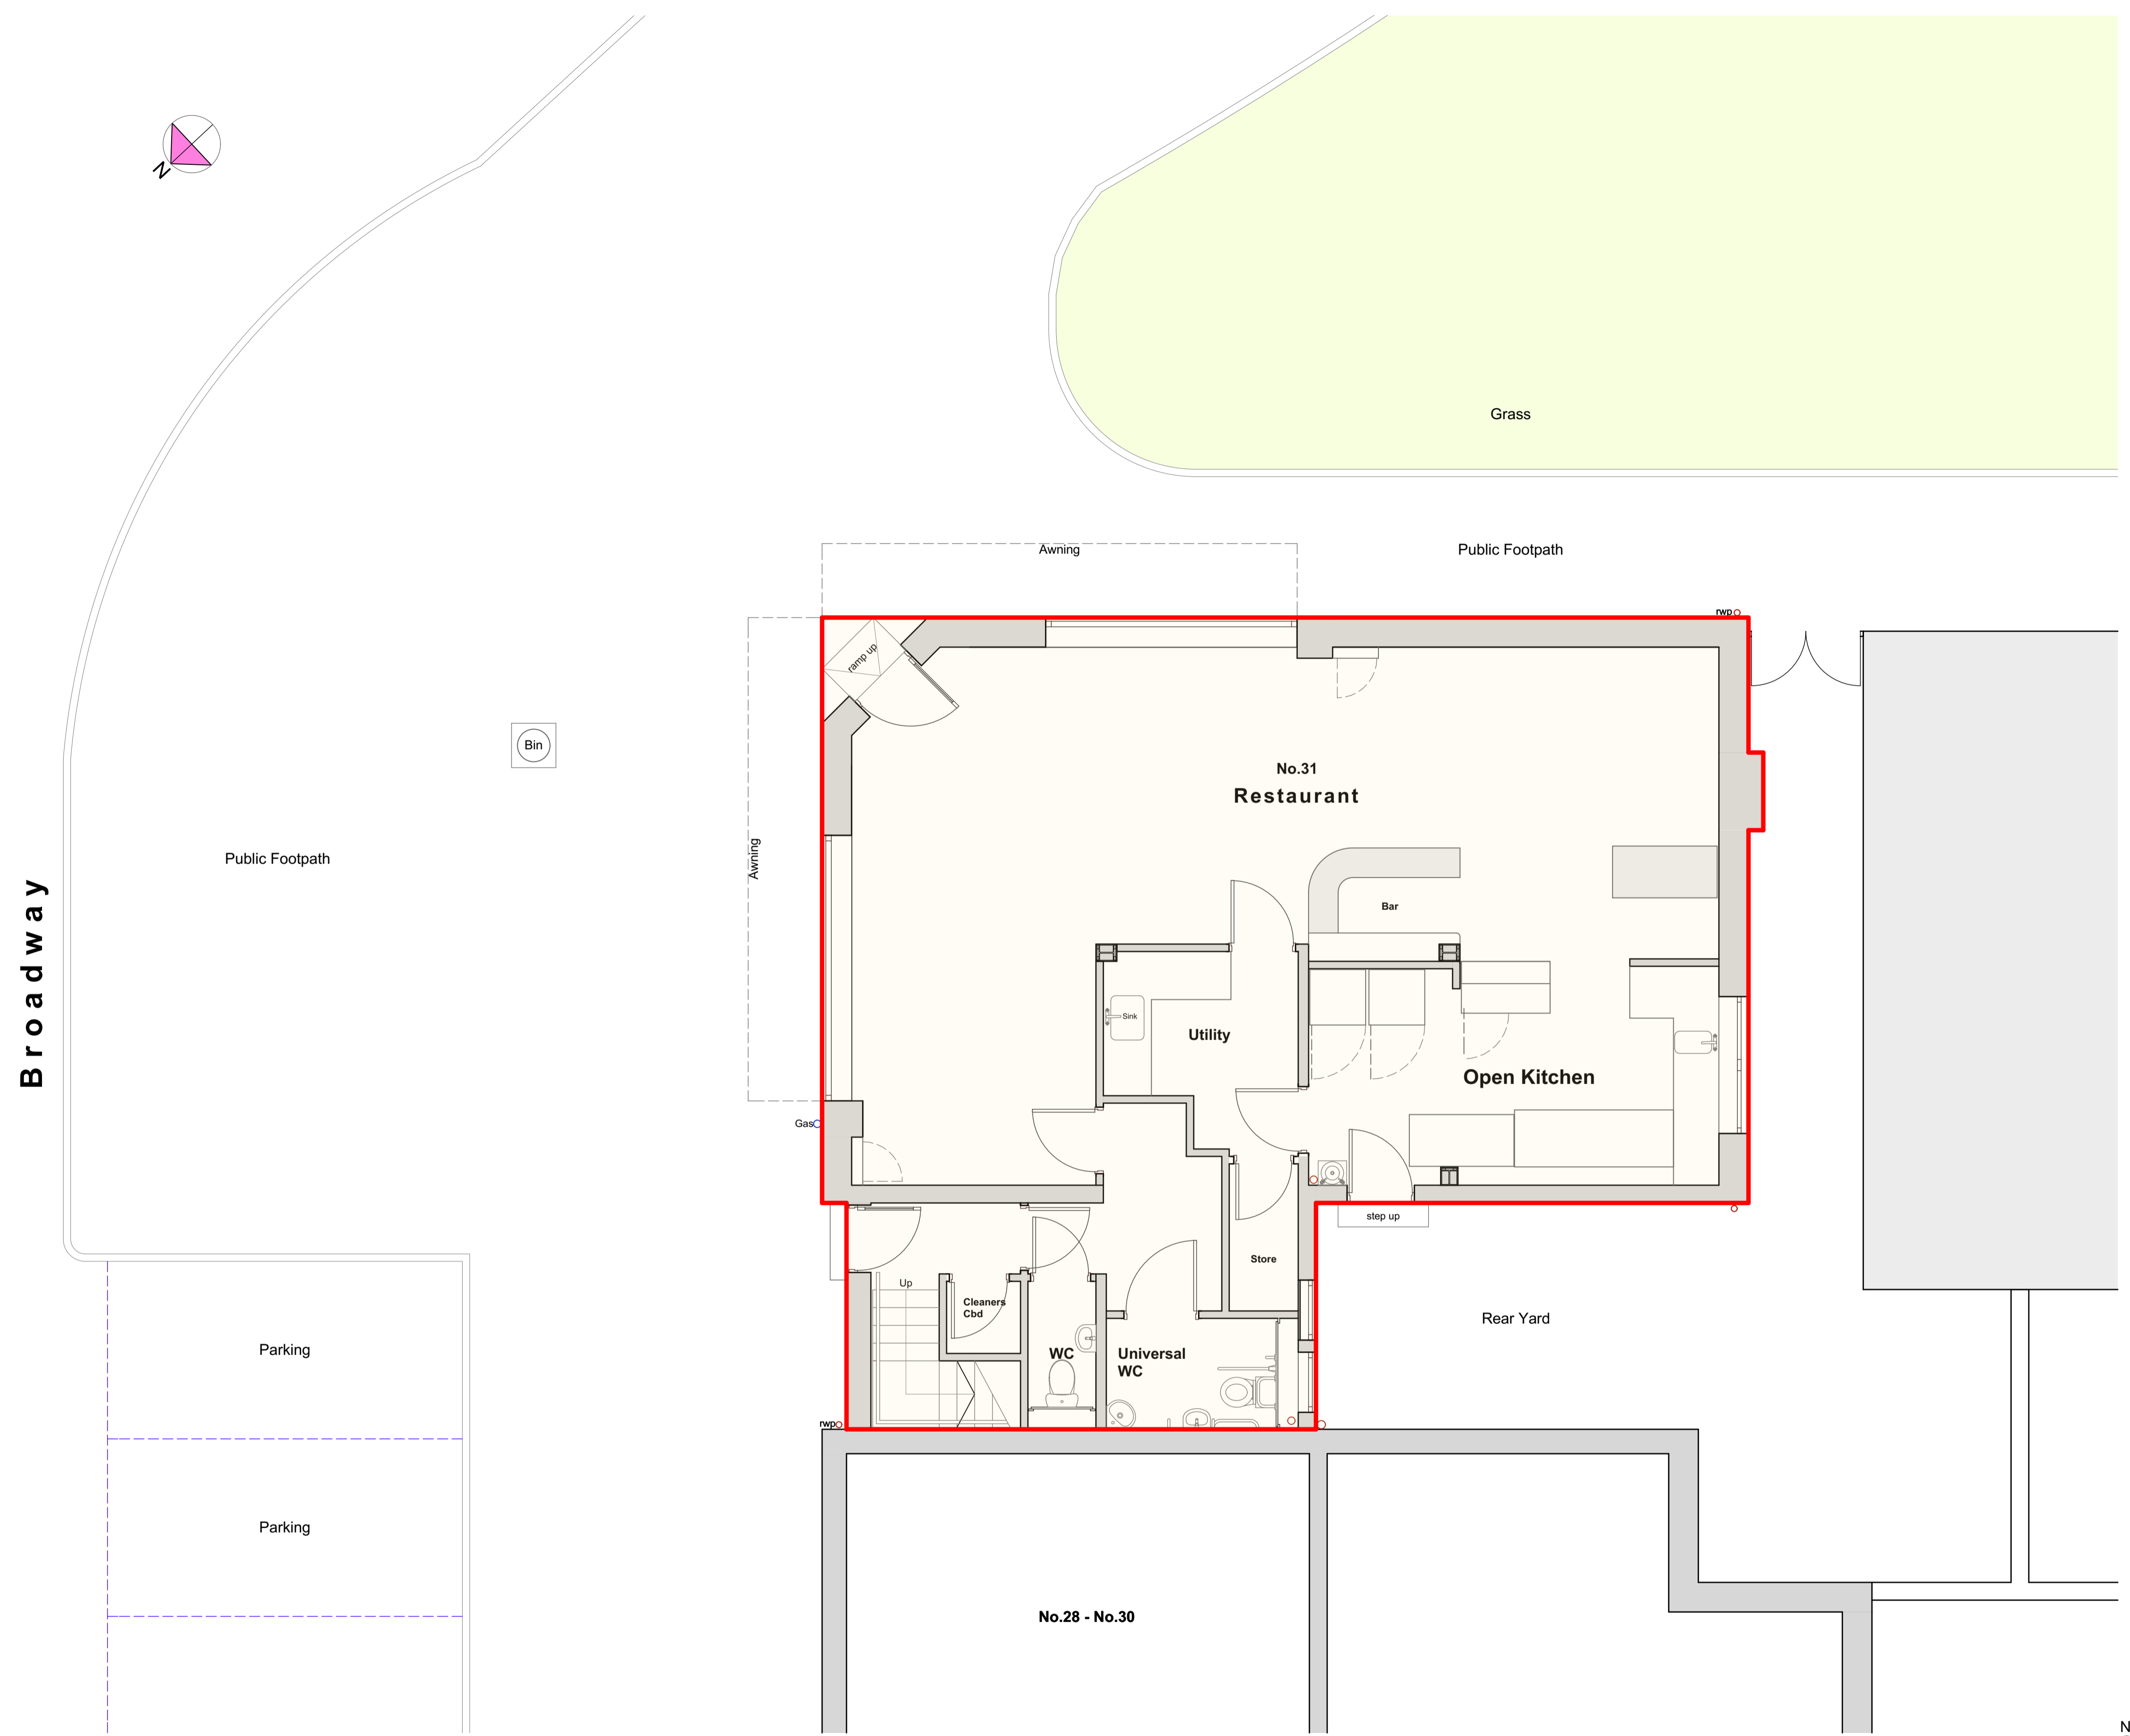

Existing Site Plan
Scale 1:50