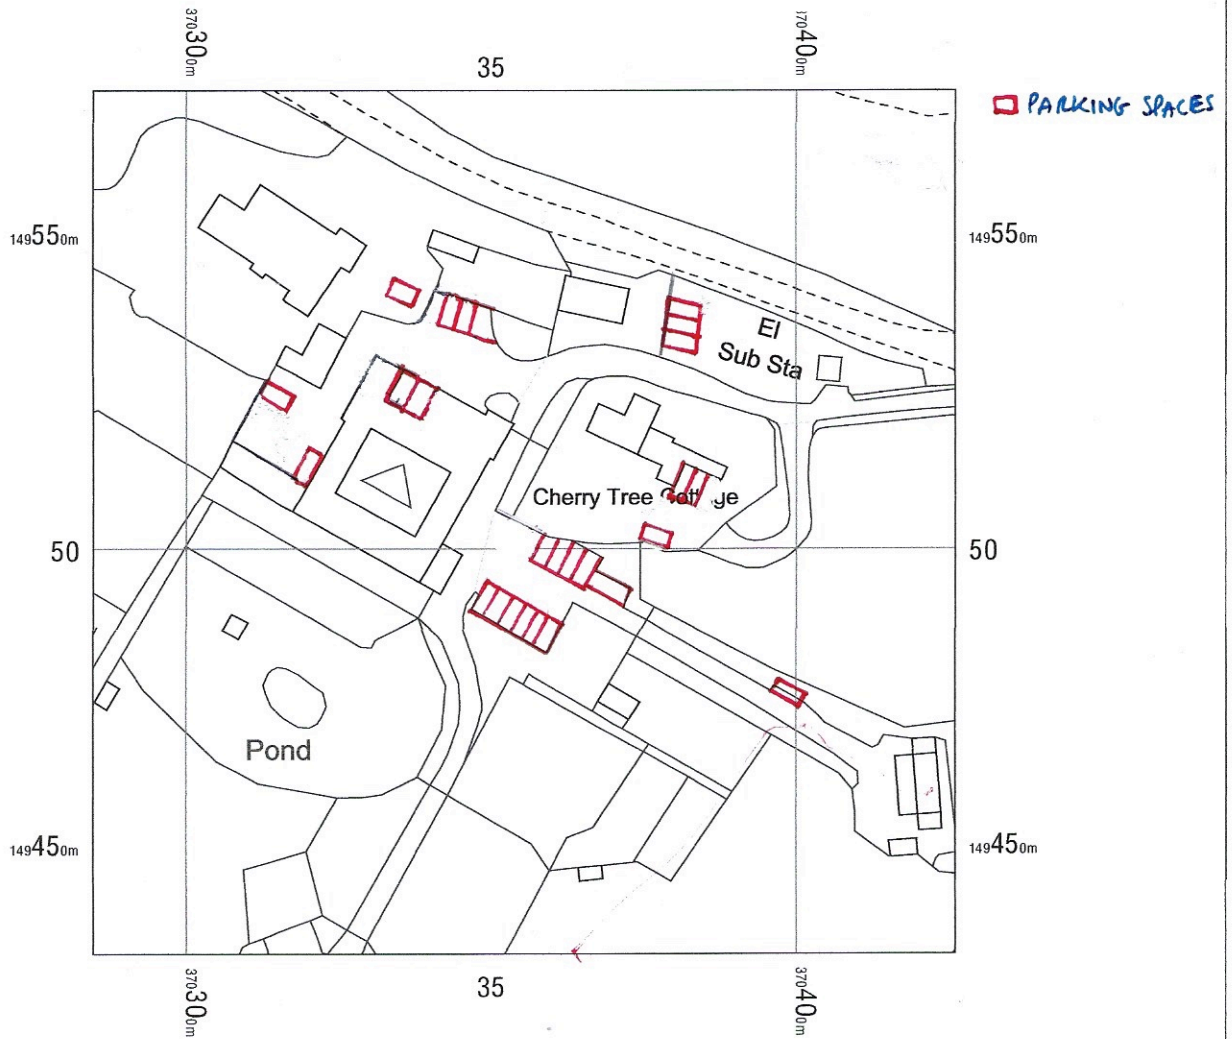

Site wide parking plan

Upper Vobster Farm
Upper Vobster Road,
Vobster,
Radstock,
Frome,
Somerset
BA3 5SA

OS MasterMap 1250/2500/10000 scale
Saturday, December 18, 2021, ID: MPMBW-01009444
www.blackwellmapping.co.uk

1:1250 scale print at A4, Centre: 370355 E, 149504 N

©Crown Copyright Ordnance Survey. Licence no. 100041041

BLACKWELL'S
MAPPING SERVICES
PERSONAL & PROFESSIONAL MAPPING
www.blackwellmapping.co.uk

TEL: 0800 151 2612
maps@blackwell.co.uk