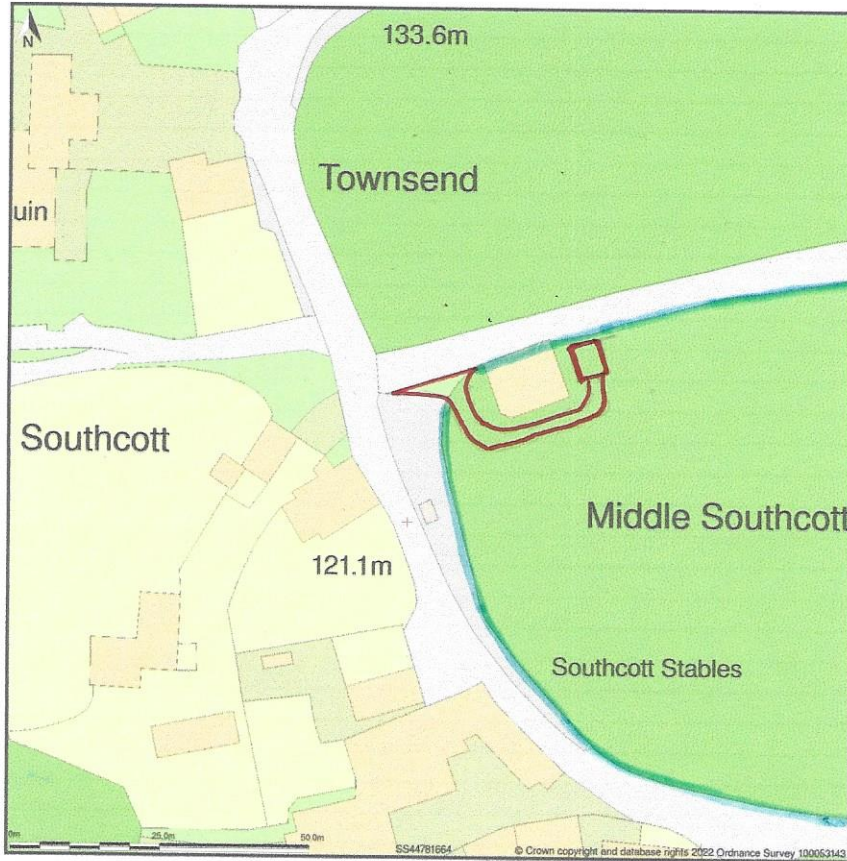

Middle Southcott Barn, Road From West Wooda To Furzepool Cottages, Frithelstock, Devon, EX38  
8LD

Location Plan shows area bounded by: 244715.83, 116574.17 244857.25, 116715.59 (at a scale of 1:1250), OSGridRef: SS44781664. The representation of a road, track or path is no evidence of a right of way. The representation of features as lines is no evidence of a property boundary.

Produced on 24th Jan 2022 from the Ordnance Survey National Geographic Database and incorporating surveyed revision available at this date. Reproduction in whole or part is prohibited without the prior permission of Ordnance Survey. © Crown copyright 2022. Supplied by <https://www.buyaplan.co.uk> digital mapping a licensed Ordnance Survey partner (100053143). Unique plan reference: #00700799-54D3BE