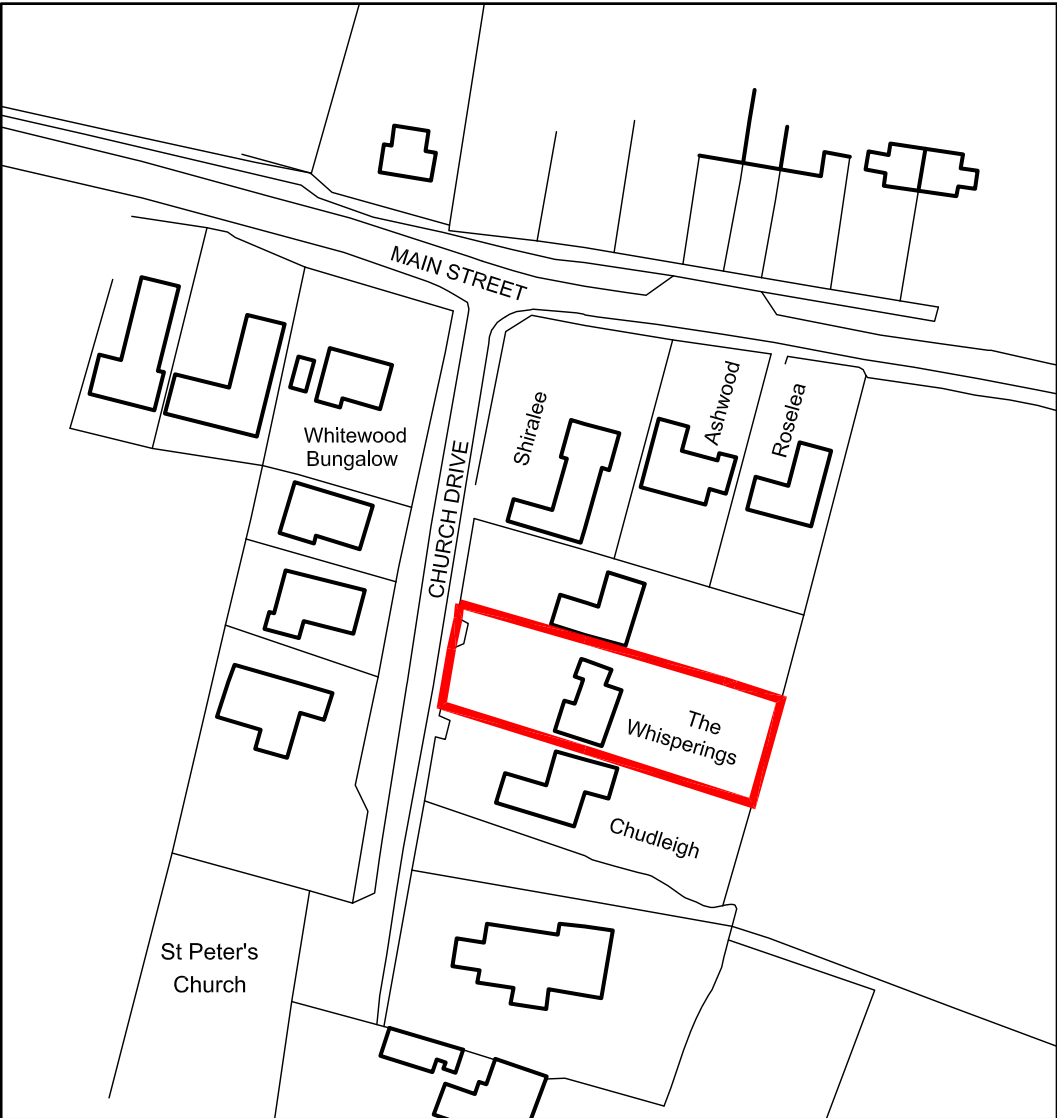

Rev.	Revision	Date
.	.	.

Proposed Extension and Alterations to The Whisperings,
 Church Drive, Norton Disney for Mr and Mrs Marks

Evolution design

architecture ■ design ■ planning

The Studio, Woodmans Cottage, Swinderby Road,
 Norton Disney, Lincoln, LN6 9QH
 t : 01522 869489 m : 07596 155845
 e : evolution4design@btinternet.com w : evolutiondesign.info

Planning drawing status.

OS Plan		drawing.
1:1250 @ A4	scale.	March 2022 date.
426 - M - 1.		drawing no.