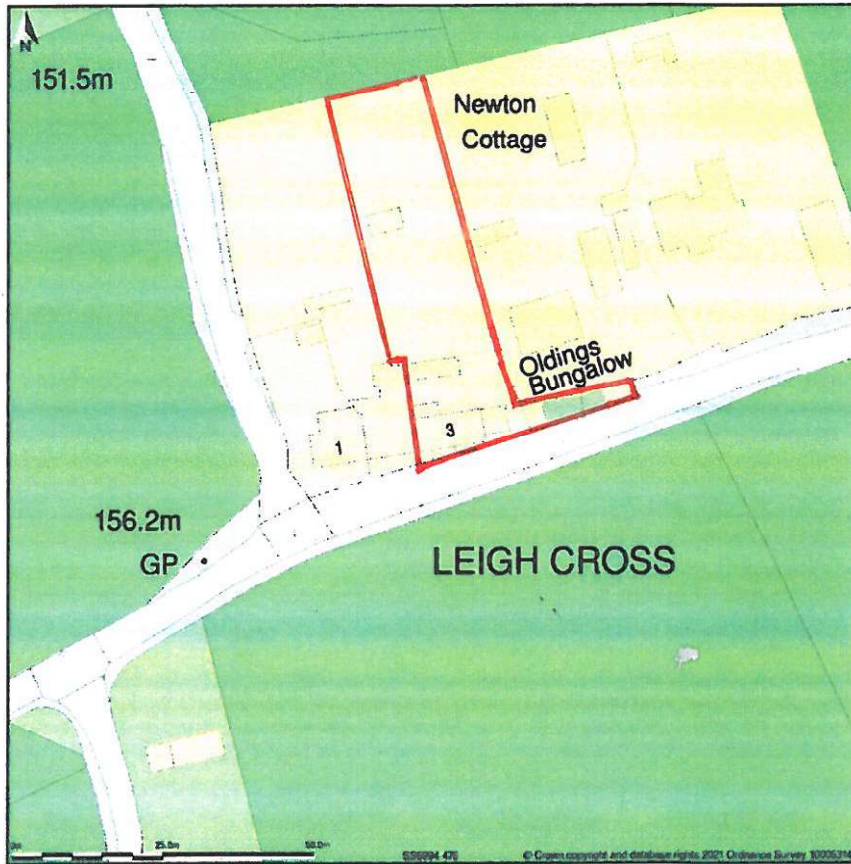

3. Leigh Cross, Road From Leigh Cross To Birch Cross, Zeal Monachorum, Devon, EX17 6LJ

Site Plan shows area bounded by: 269869.36, 104698.41 270010.78, 104839.83 (at a scale of 1:1250), OSGridRef: SS6994 476. The representation of a road, track or path is no evidence of a right of way. The representation of features as lines is no evidence of a property boundary.

Produced on 14th Sep 2021 from the Ordnance Survey National Geographic Database and incorporating surveyed revision available at this date. Reproduction in whole or part is prohibited without the prior permission of Ordnance Survey. © Crown copyright 2021. Supplied by [www.buyaplan.co.uk](http://www.buyaplan.co.uk) a licensed Ordnance Survey partner (100053143). Unique plan reference: #00667932-678FC4