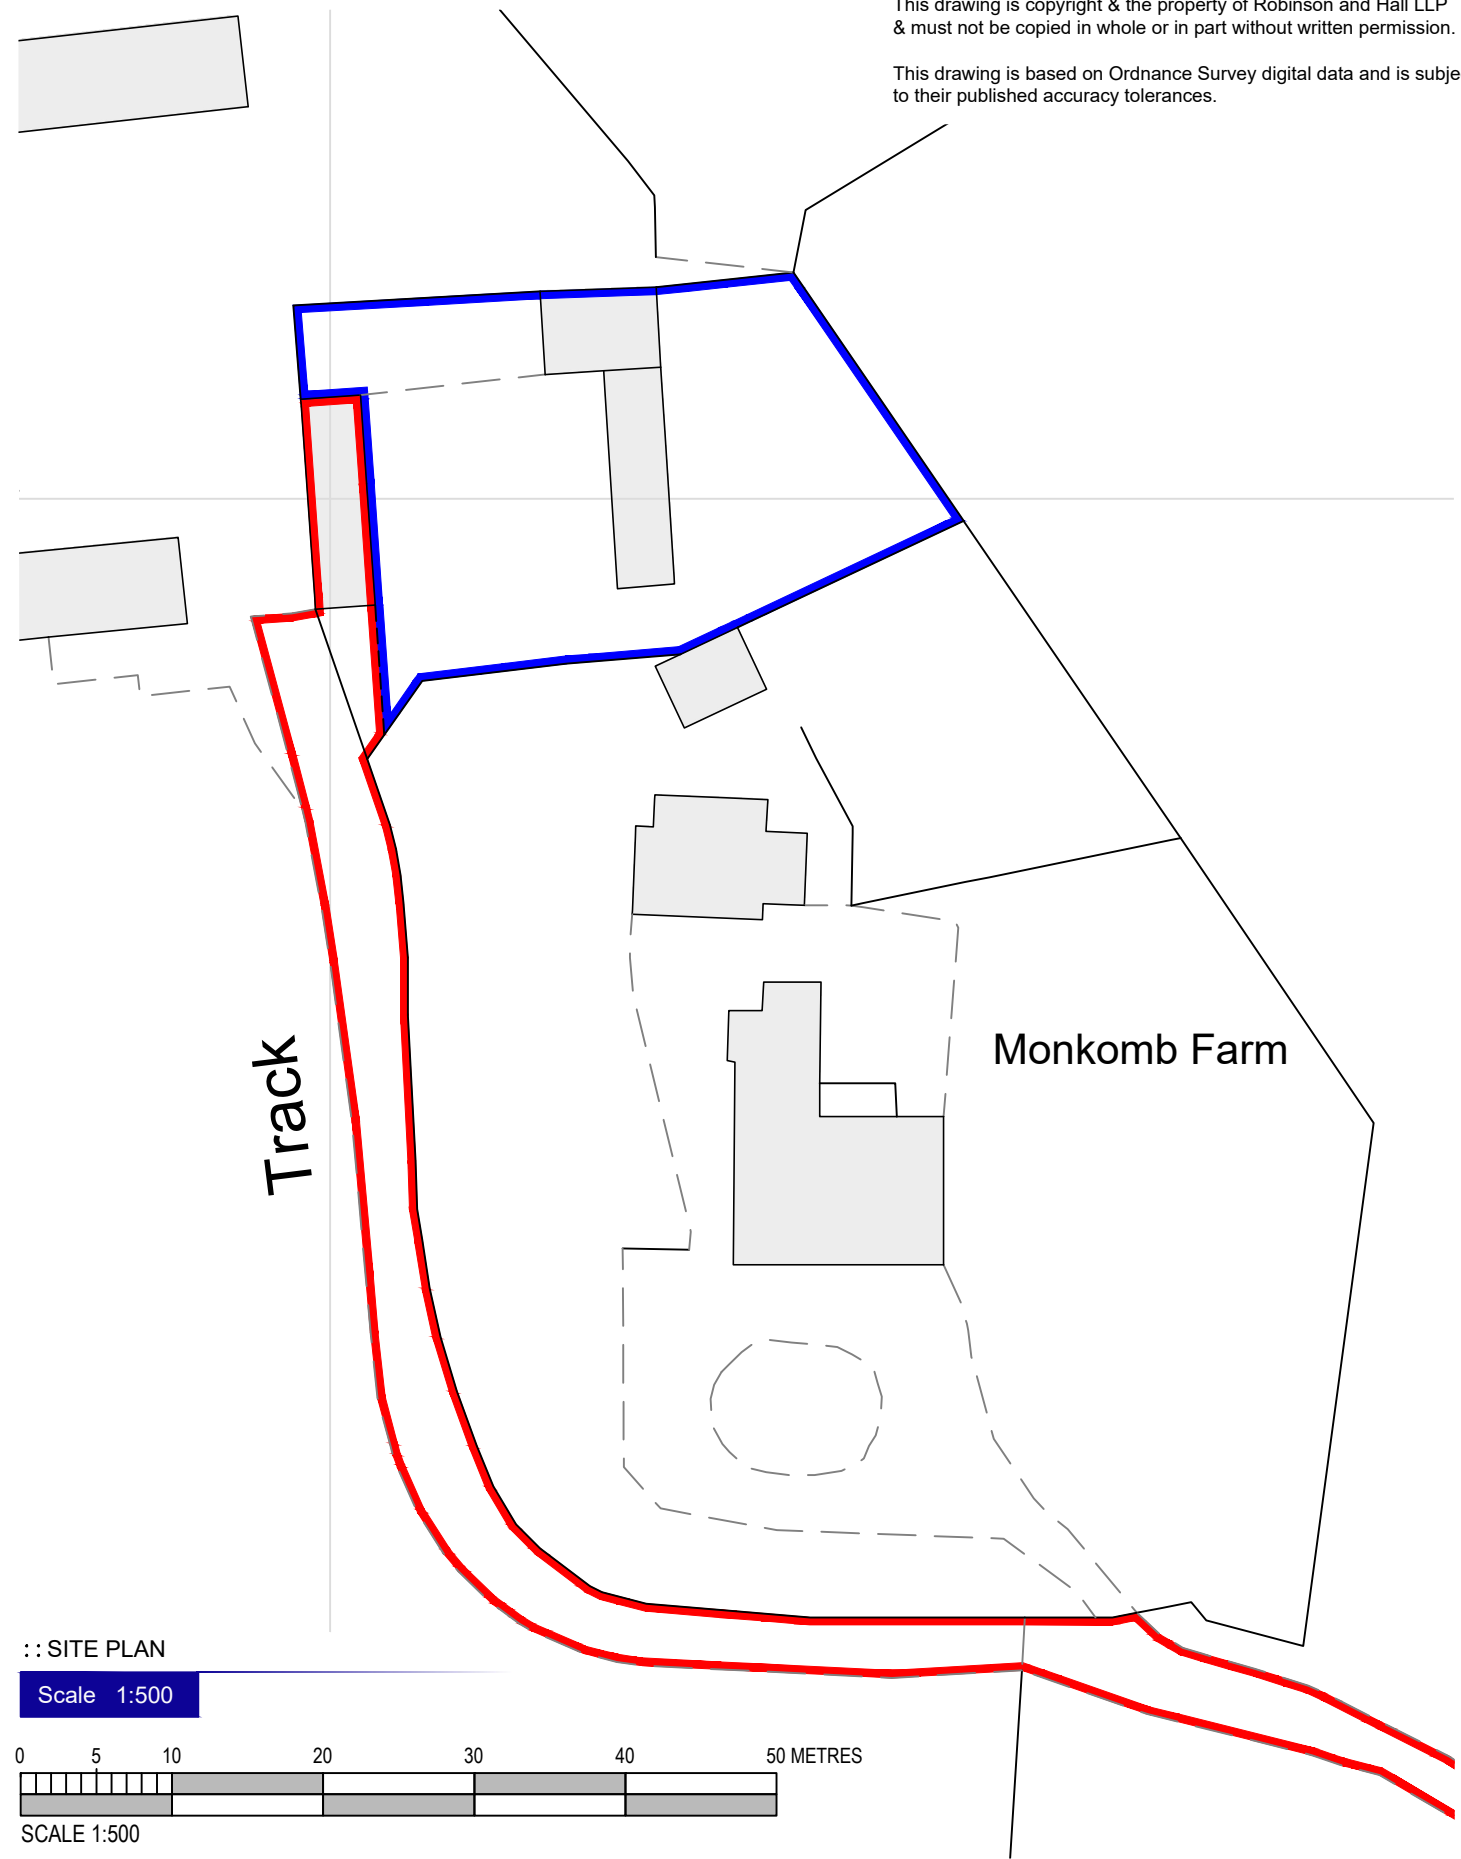

N
W ——— E
S

Based upon the Ordnance Survey sheet
No. SP 7426
With the Sanction of the Controller of H.M. Stationery Office.
Crown Copyright Reserved. Licence No. 10002265

::: LOCATION PLAN

Scale 1:2500

This drawing is copyright & the property of Robinson and Hall LLP & must not be copied in whole or in part without written permission.

This drawing is based on Ordnance Survey digital data and is subject to their published accuracy tolerances.

::: SITE PLAN

Scale 1:500

Revisions : -

Drawn : RA
Checked : DJS
Date : MARCH 2022

Project : MONKOMB DAIRY
EAST CLAYDON
MK18 2LF