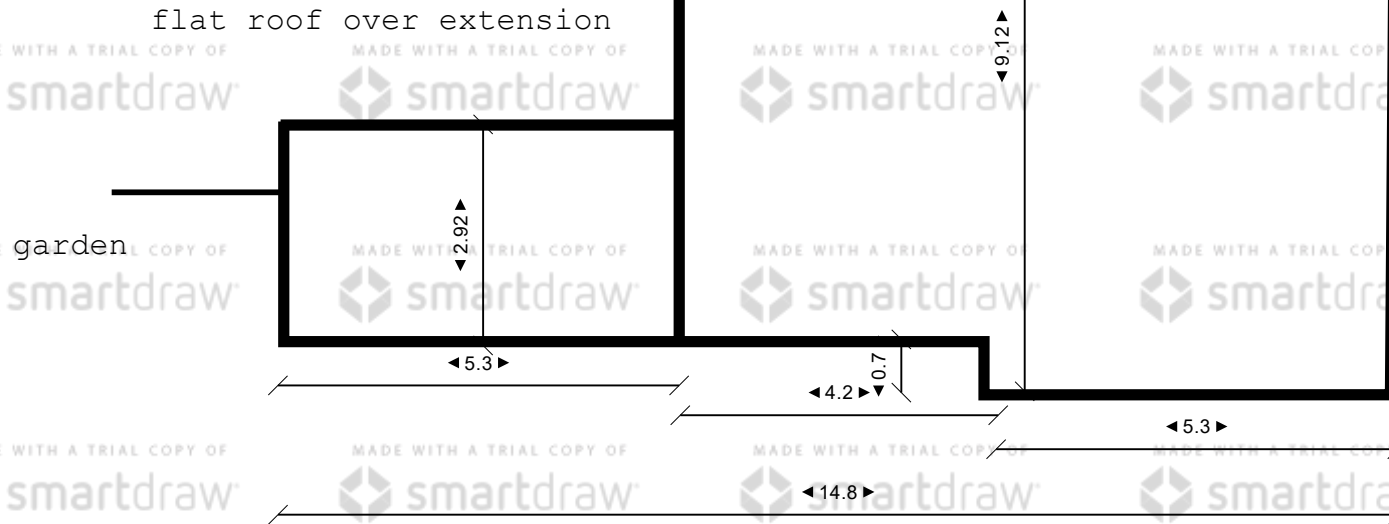

4 The Broadway
Brighton
BN25NF

North elevation

scale bar 1:100
1cm=1metre

Site: **4 The Broadway**

Drawing:

Project:

Drawn:

Notes:

Title:

Scale:
1:100

Date:

Rev: