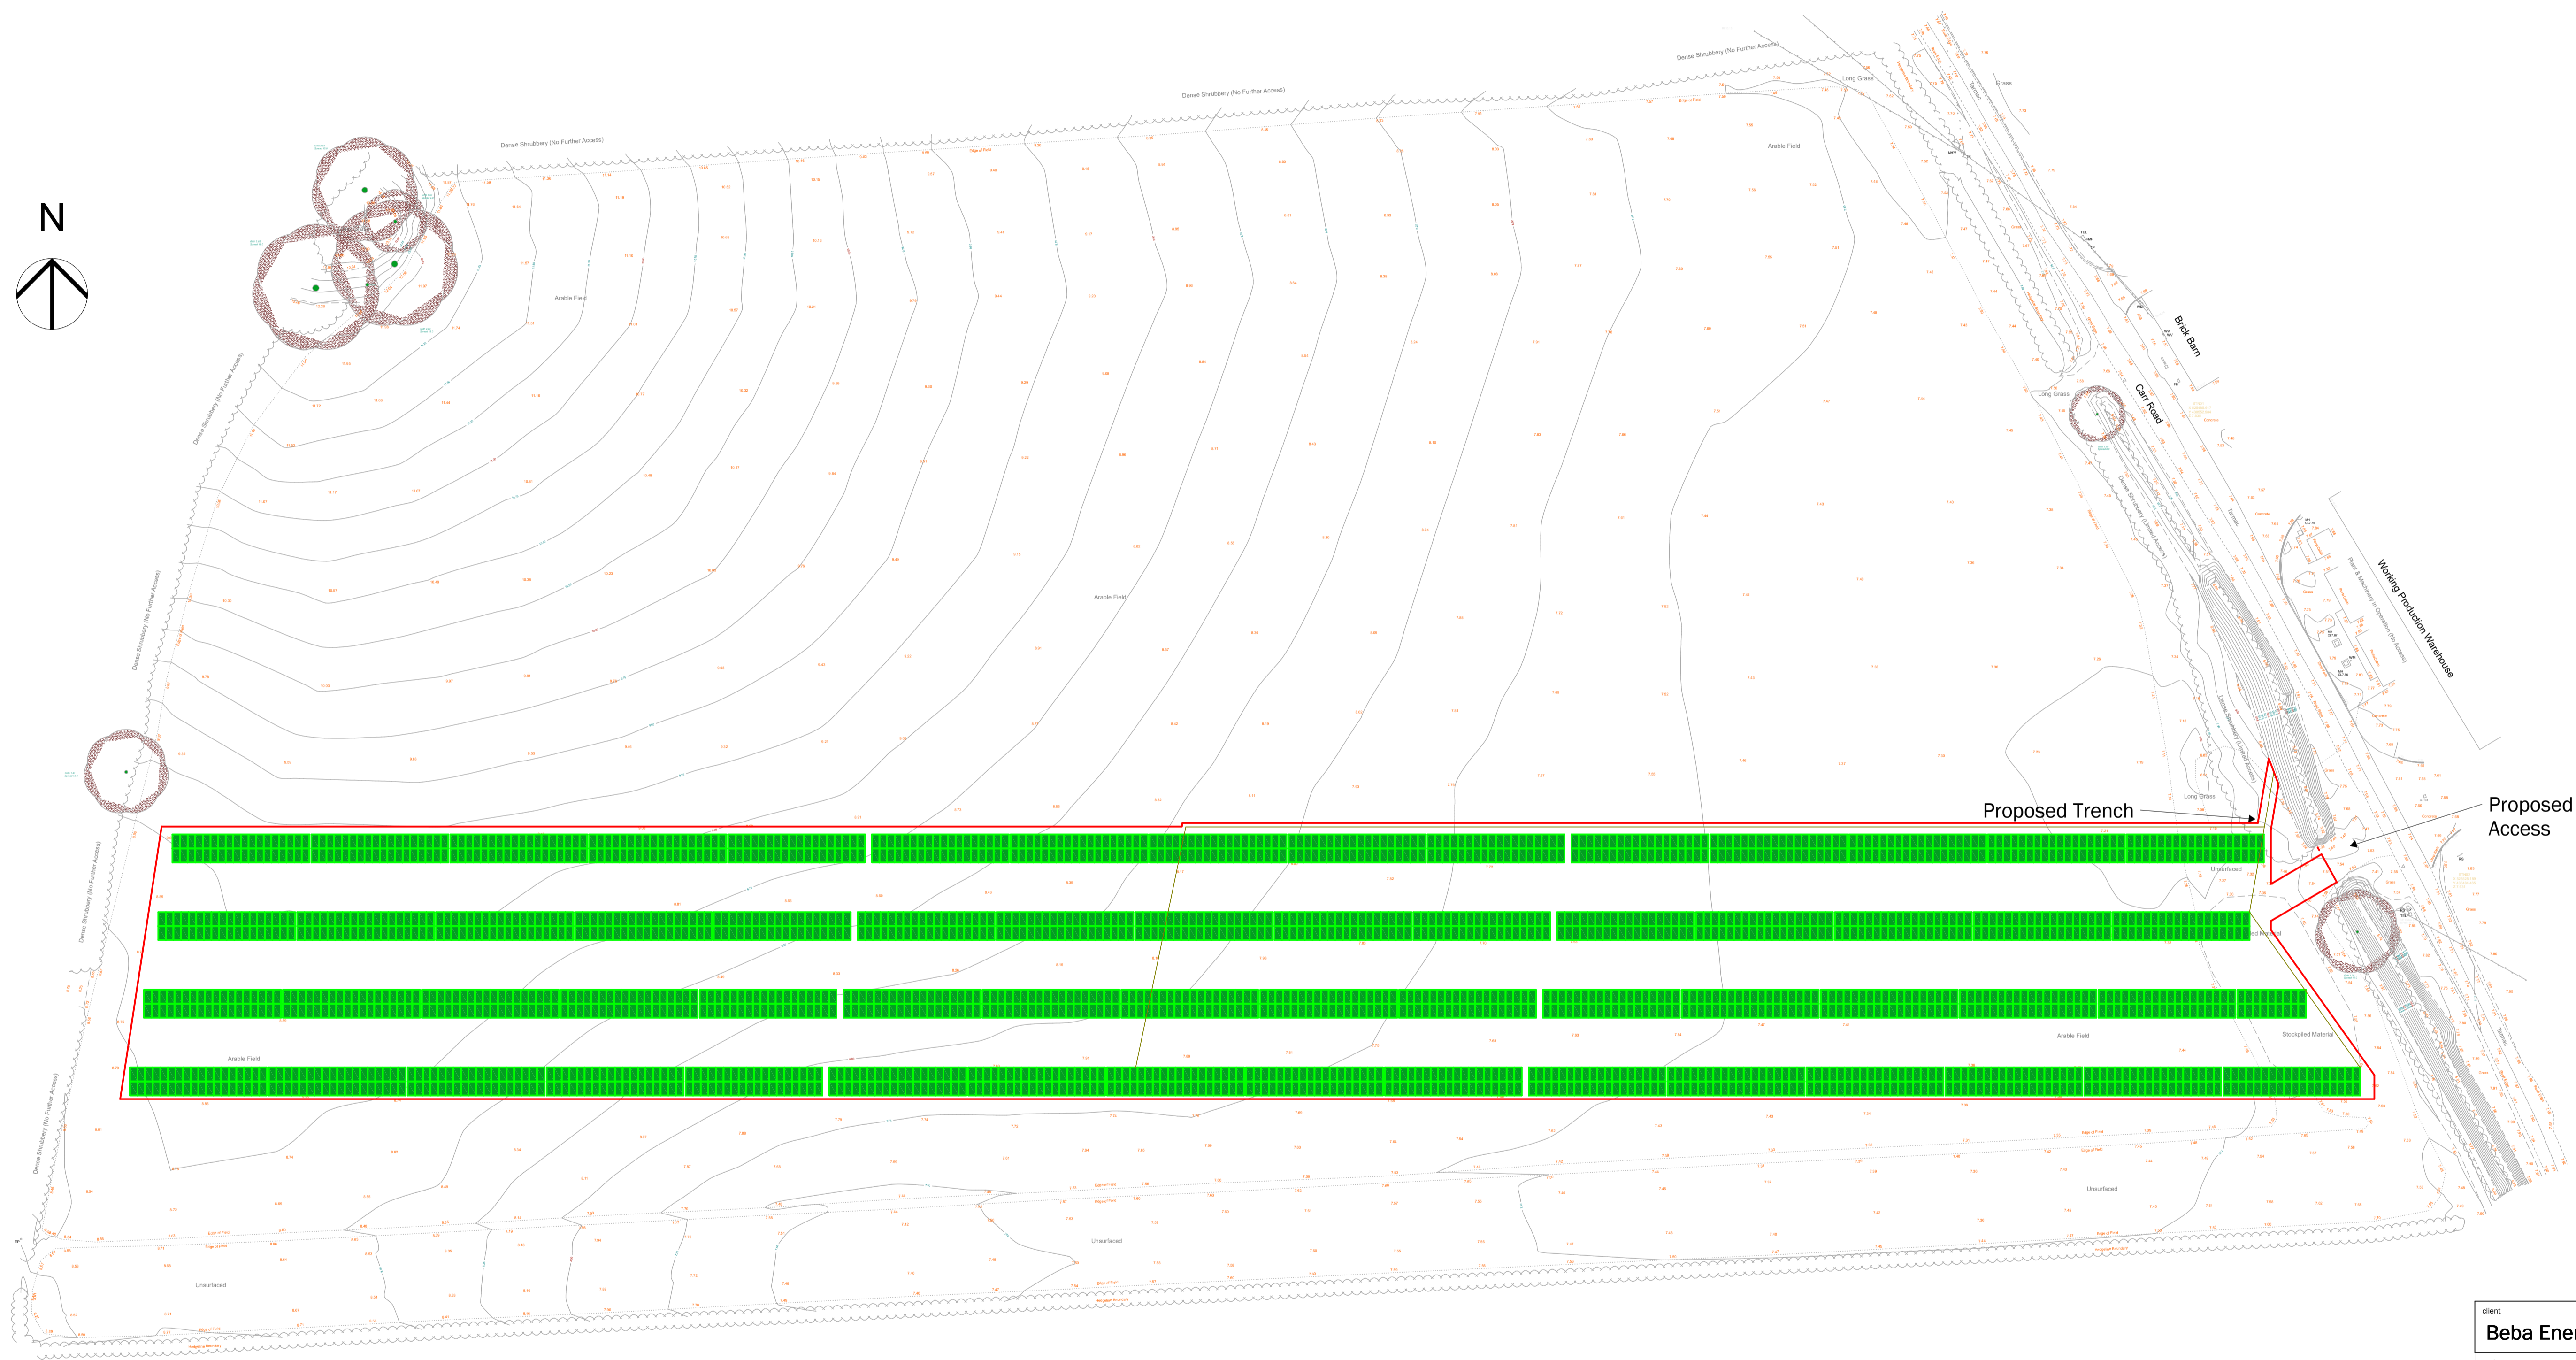

Issue Status			
Preliminary			
This drawing is copyright. Only figured dimensions to be worked to.			
Revision	Drawn	Check	Date
A Planning issue.	LR	LP	06.06.22
B Location repositioned.	LR	LP	07.06.22

Scale bar
1:500

Proposed Site Plan

client			
Beba Energy UK Ltd			
project			
Burton Pidsea			
drawing			
Site Plan As Proposed			
date	JUNE 2022	scale	1:500
sheet	LR	total	@ A1
check	LR	drawn	LP

BROWN & CO
ARCHITECTURE + PLANNING
www.brown-co.com