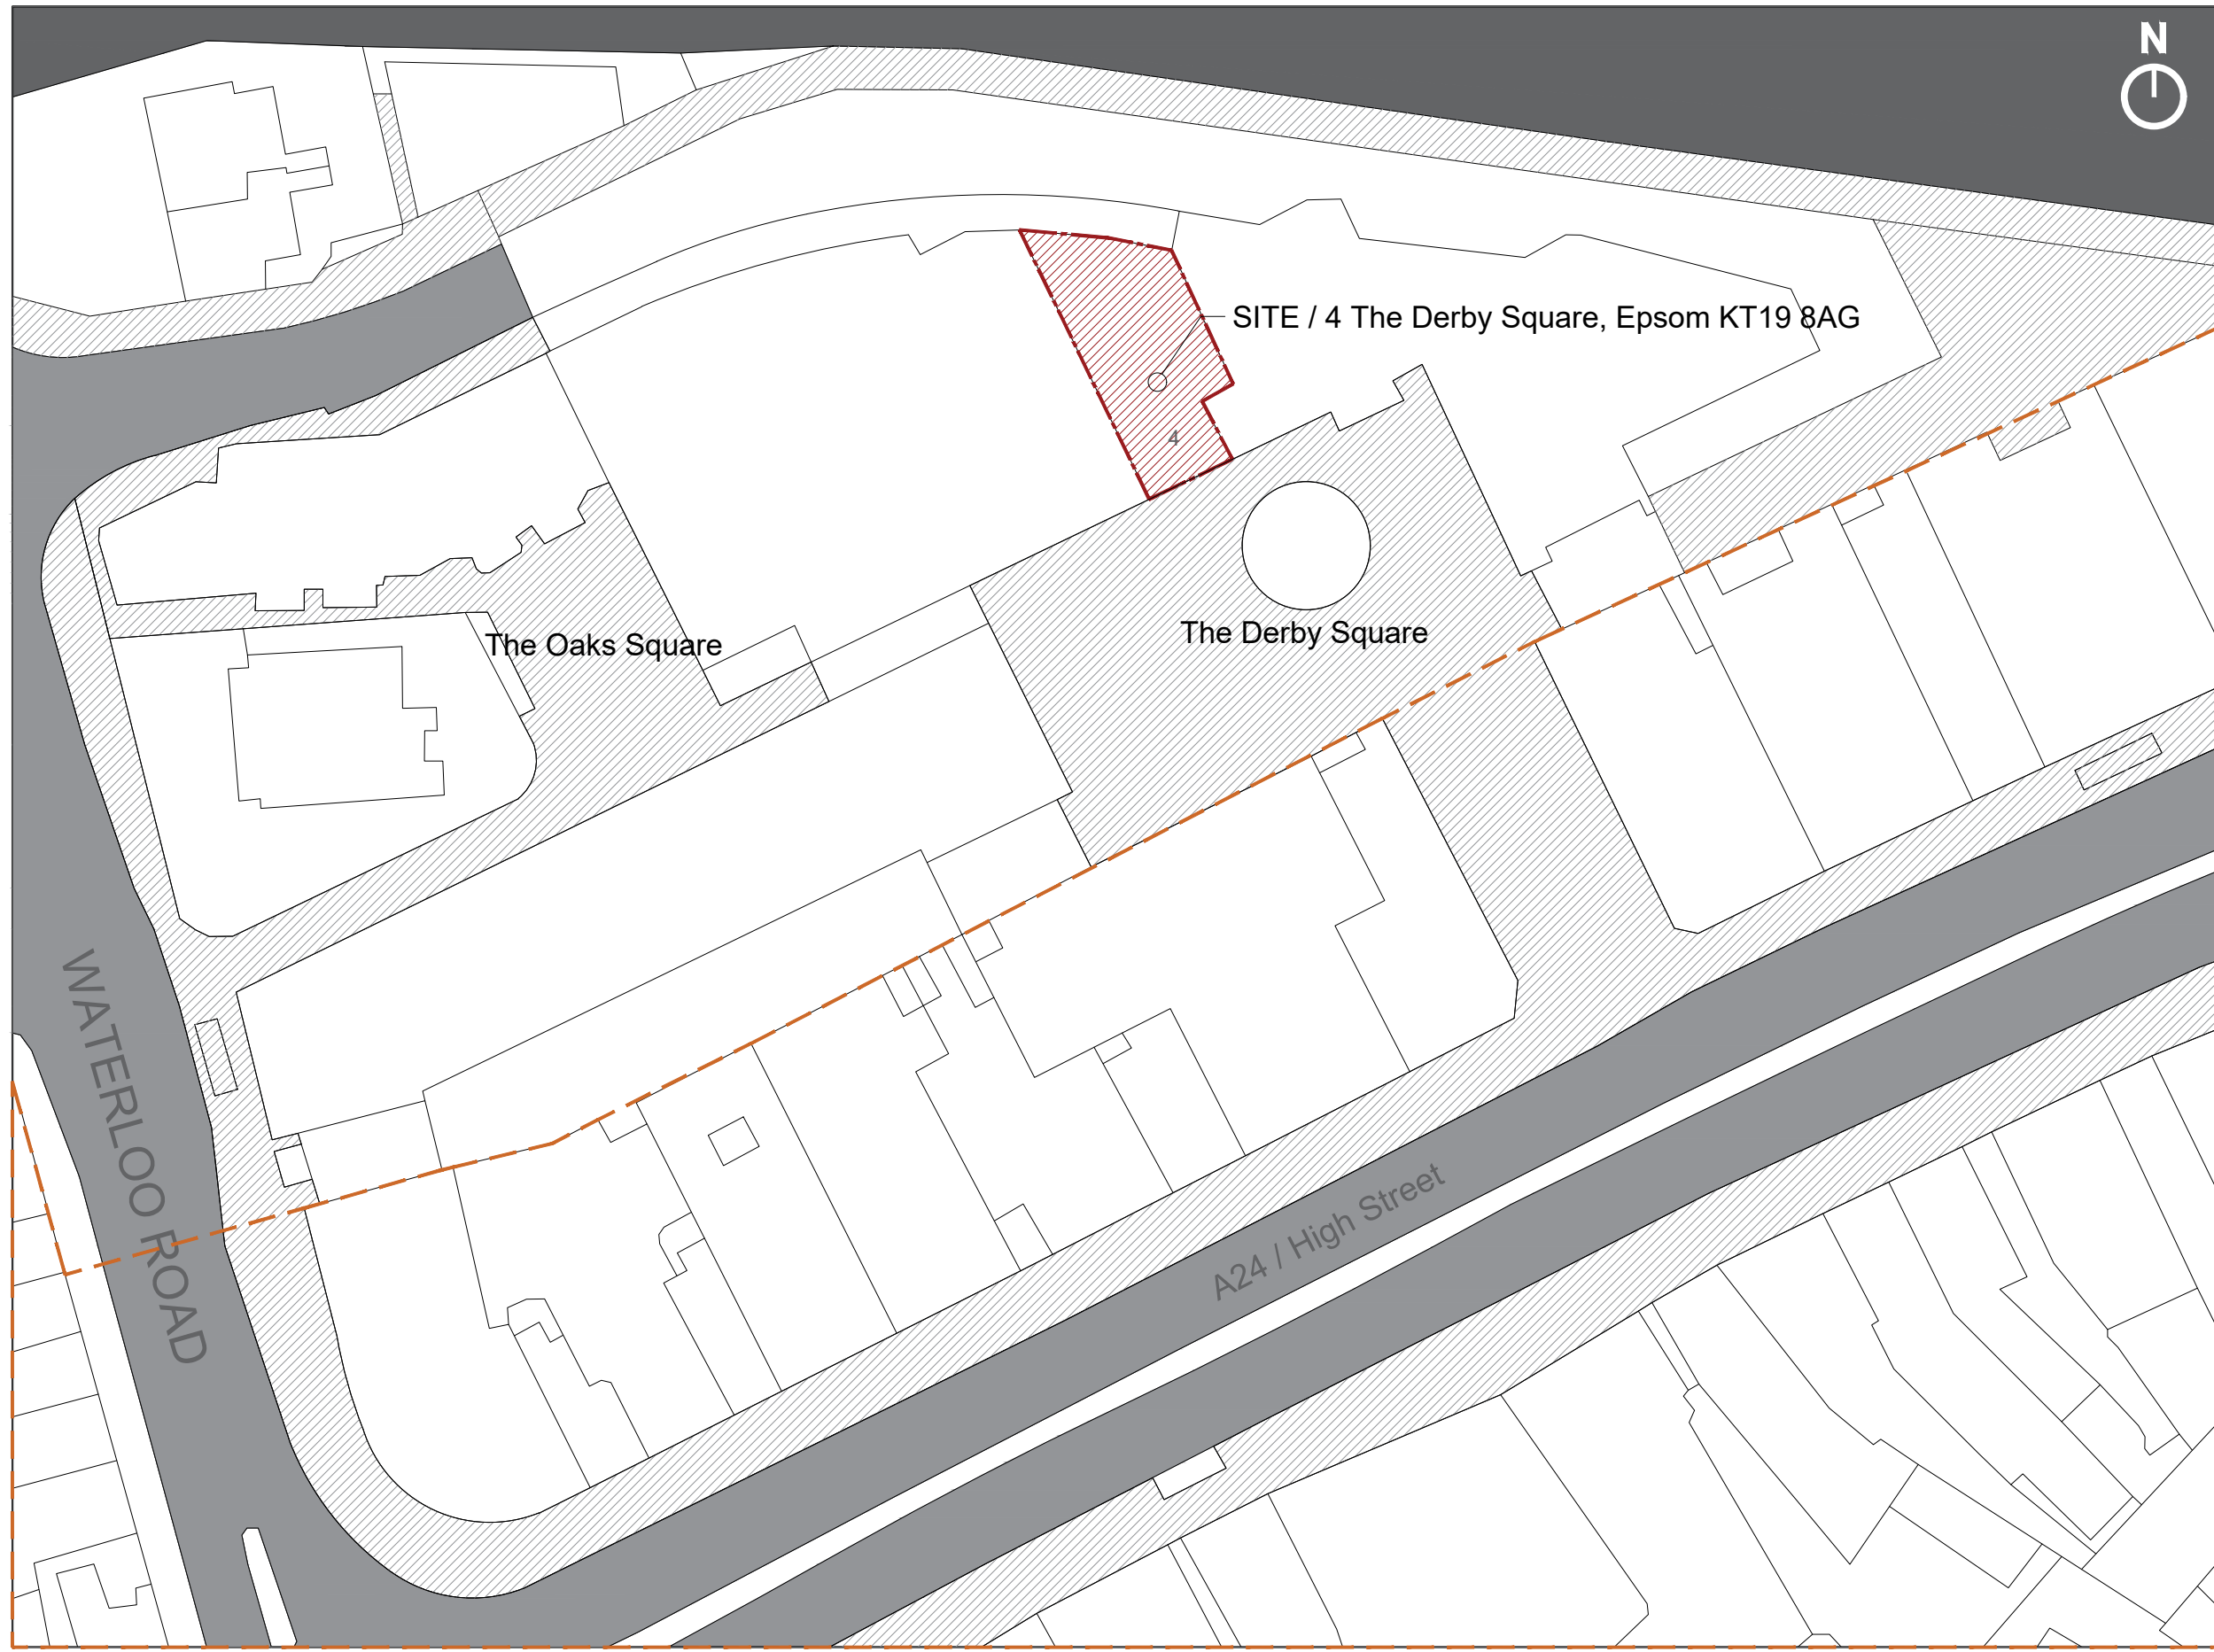

Notes

Status  
Planning

Project  
4 The Derby Square, Epsom  
KT19 8AG

Job Title  
Shopfront Design

Drawing Title  
Site Plan

Drawn / Checked	Date
SB / SY	May 2022

Scale  
1:500 @ A3

Client  
KANZZI

Drawing No. DW - 002 Rev. 02

Site Conservation Area

Site Plan / 1:500 @ A3