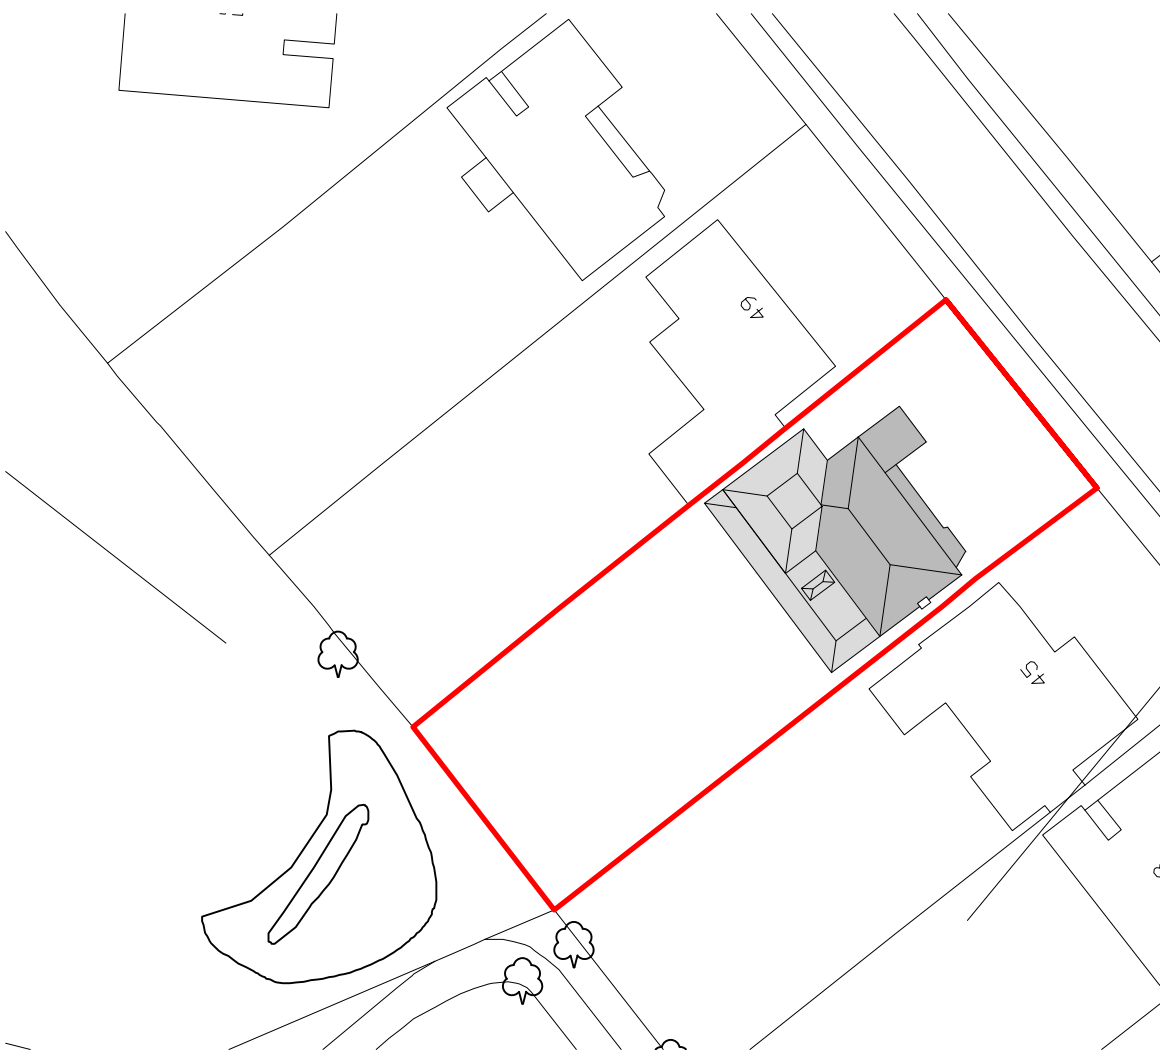

Location Plan Scale 1:1250

Rev	Date	Description

FLUENT
ARCHITECTURAL DESIGN SERVICES

69-71 WINDMILL ROAD, SUNBURY,
MIDDLESEX, TW16 7DT
TEL: 0800 0438838
E-MAIL: INFO@FLUENT-ADS.CO.UK
WEB: FLUENT-ADS.CO.UK

47 Wallace Fields, Epsom

Approved Existing & Proposed Site Layouts & Location Plan

Proposed Site Layout Scale 1:500

Existing Site Layout Scale 1:500

Scale 1:500 @ A3	Dwg No. FLU.1557.01
Date 17.08.2021	Rev B
Drawn MV	