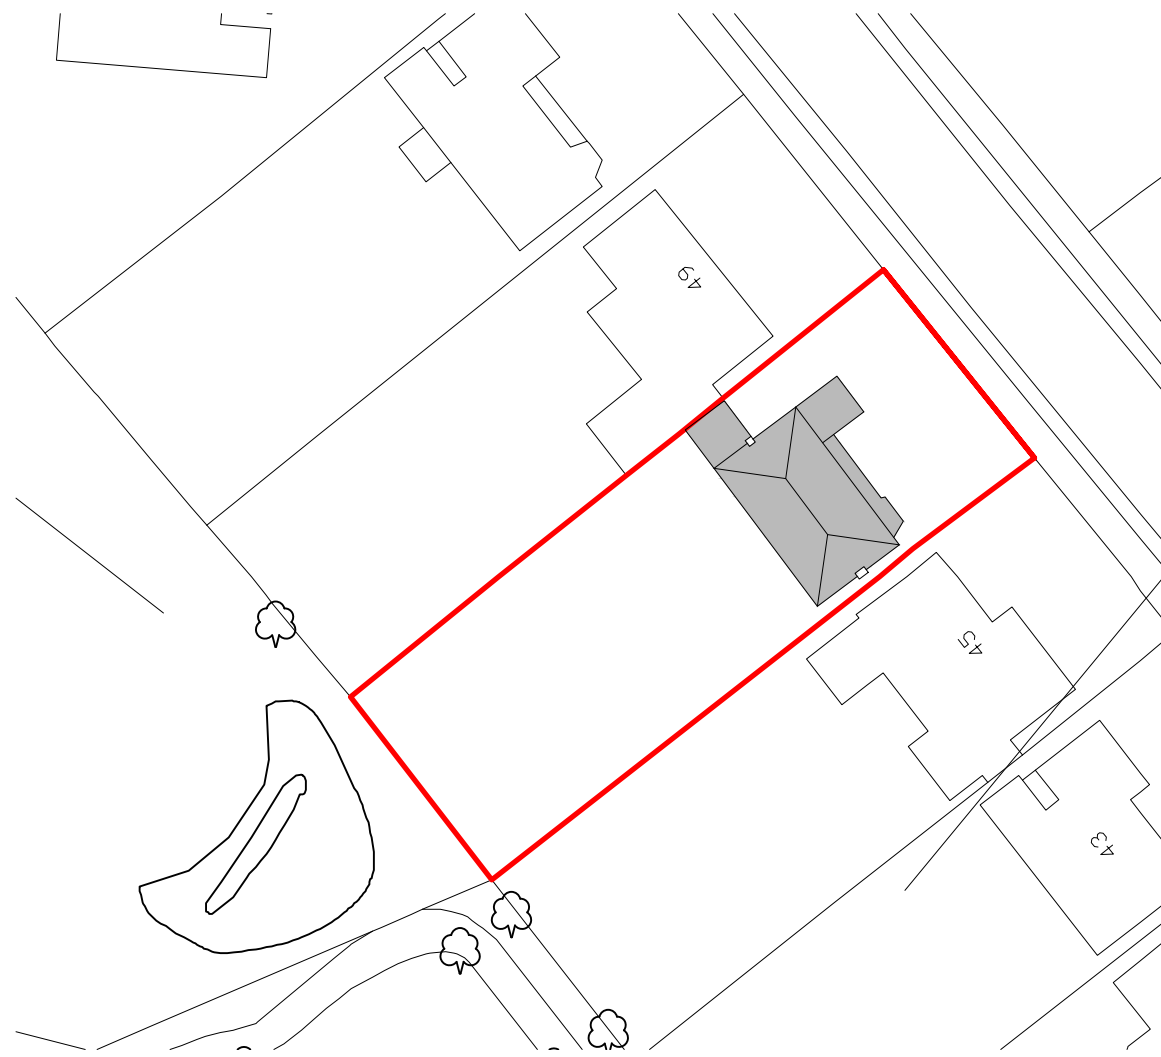

Location Plan Scale 1:1250

Rev	Date	Description

FLUENT
ARCHITECTURAL DESIGN SERVICES

69-71 WINDMILL ROAD, SUNBURY,
MIDDLESEX, TW16 7DT
TEL: 0800 0438838
E-MAIL: INFO@FLUENT-ADS.CO.UK
WEB: FLUENT-ADS.CO.UK

47 Wallace Fields, Epsom

Approved Existing & Proposed Site Layouts & Location Plan

Proposed Site Layout Scale 1:500

Existing Site Layout Scale 1:500

Scale 1:500 @ A3	Dwg No. FLU.1557.01
Date 17.08.2021	Rev B
Drawn MV	