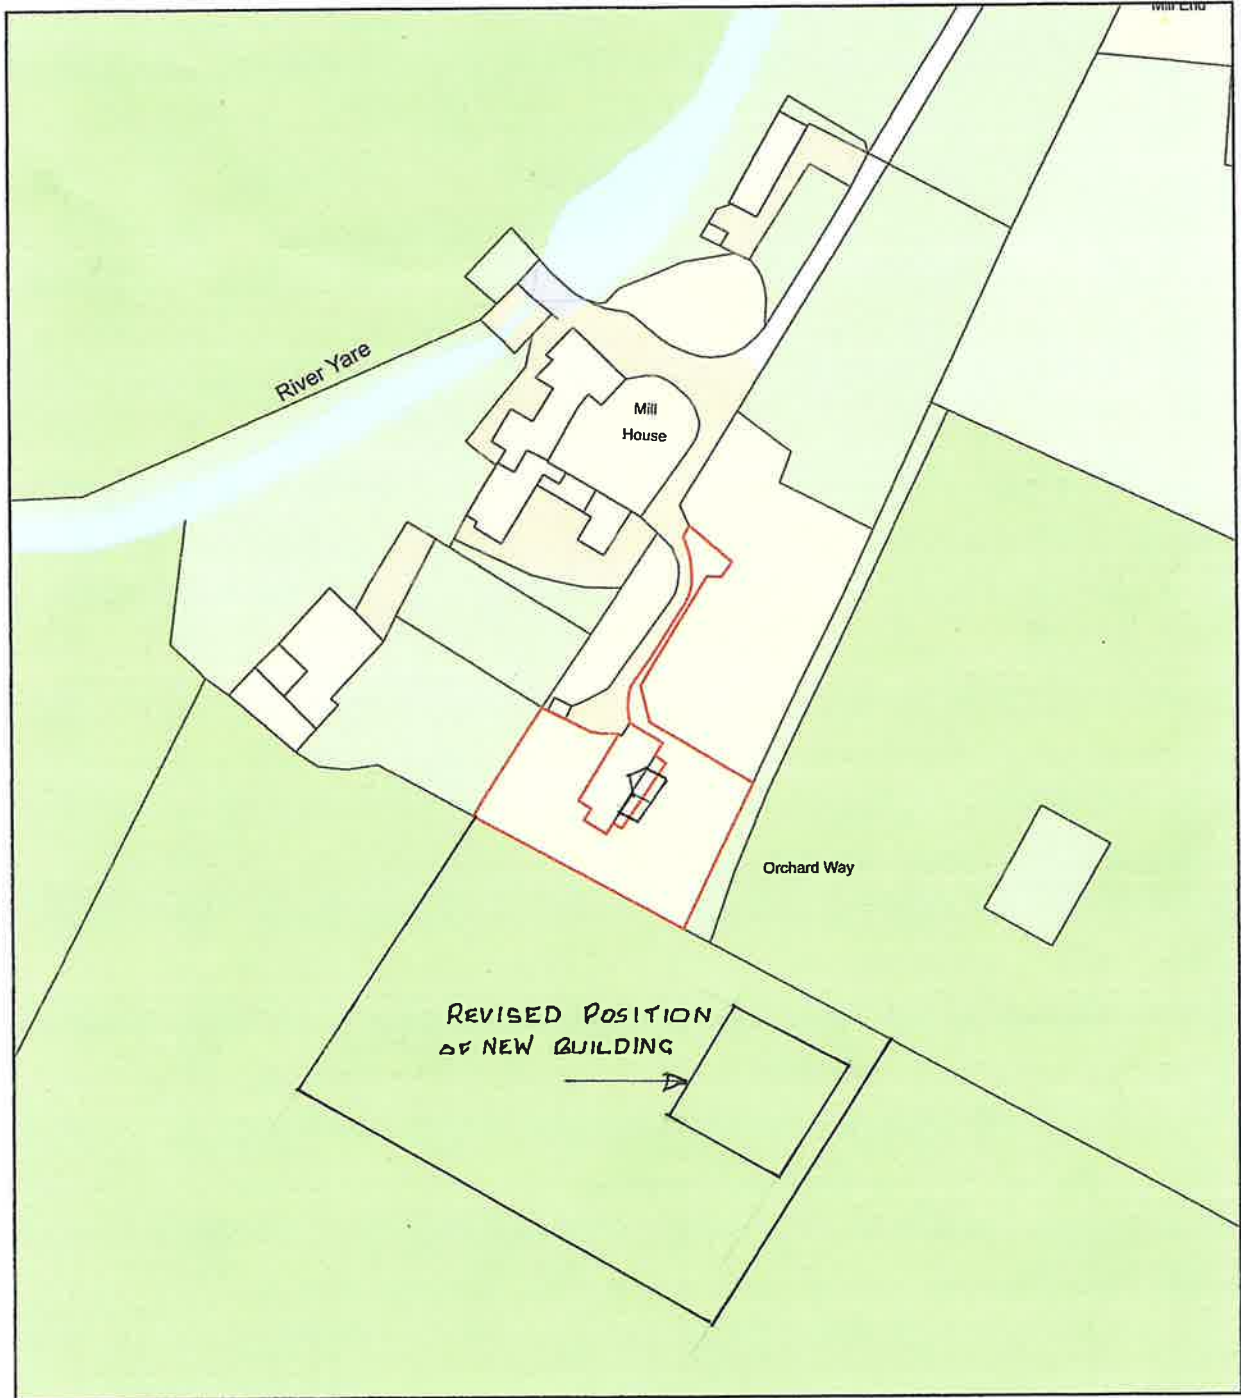

Location Plan - Orchard Way

Plan Produced for: Justin Dennis
Date Produced: 03 May 2021
Plan Reference Number: TQRQM21123202101408
Scale: 1:1250 @ A4