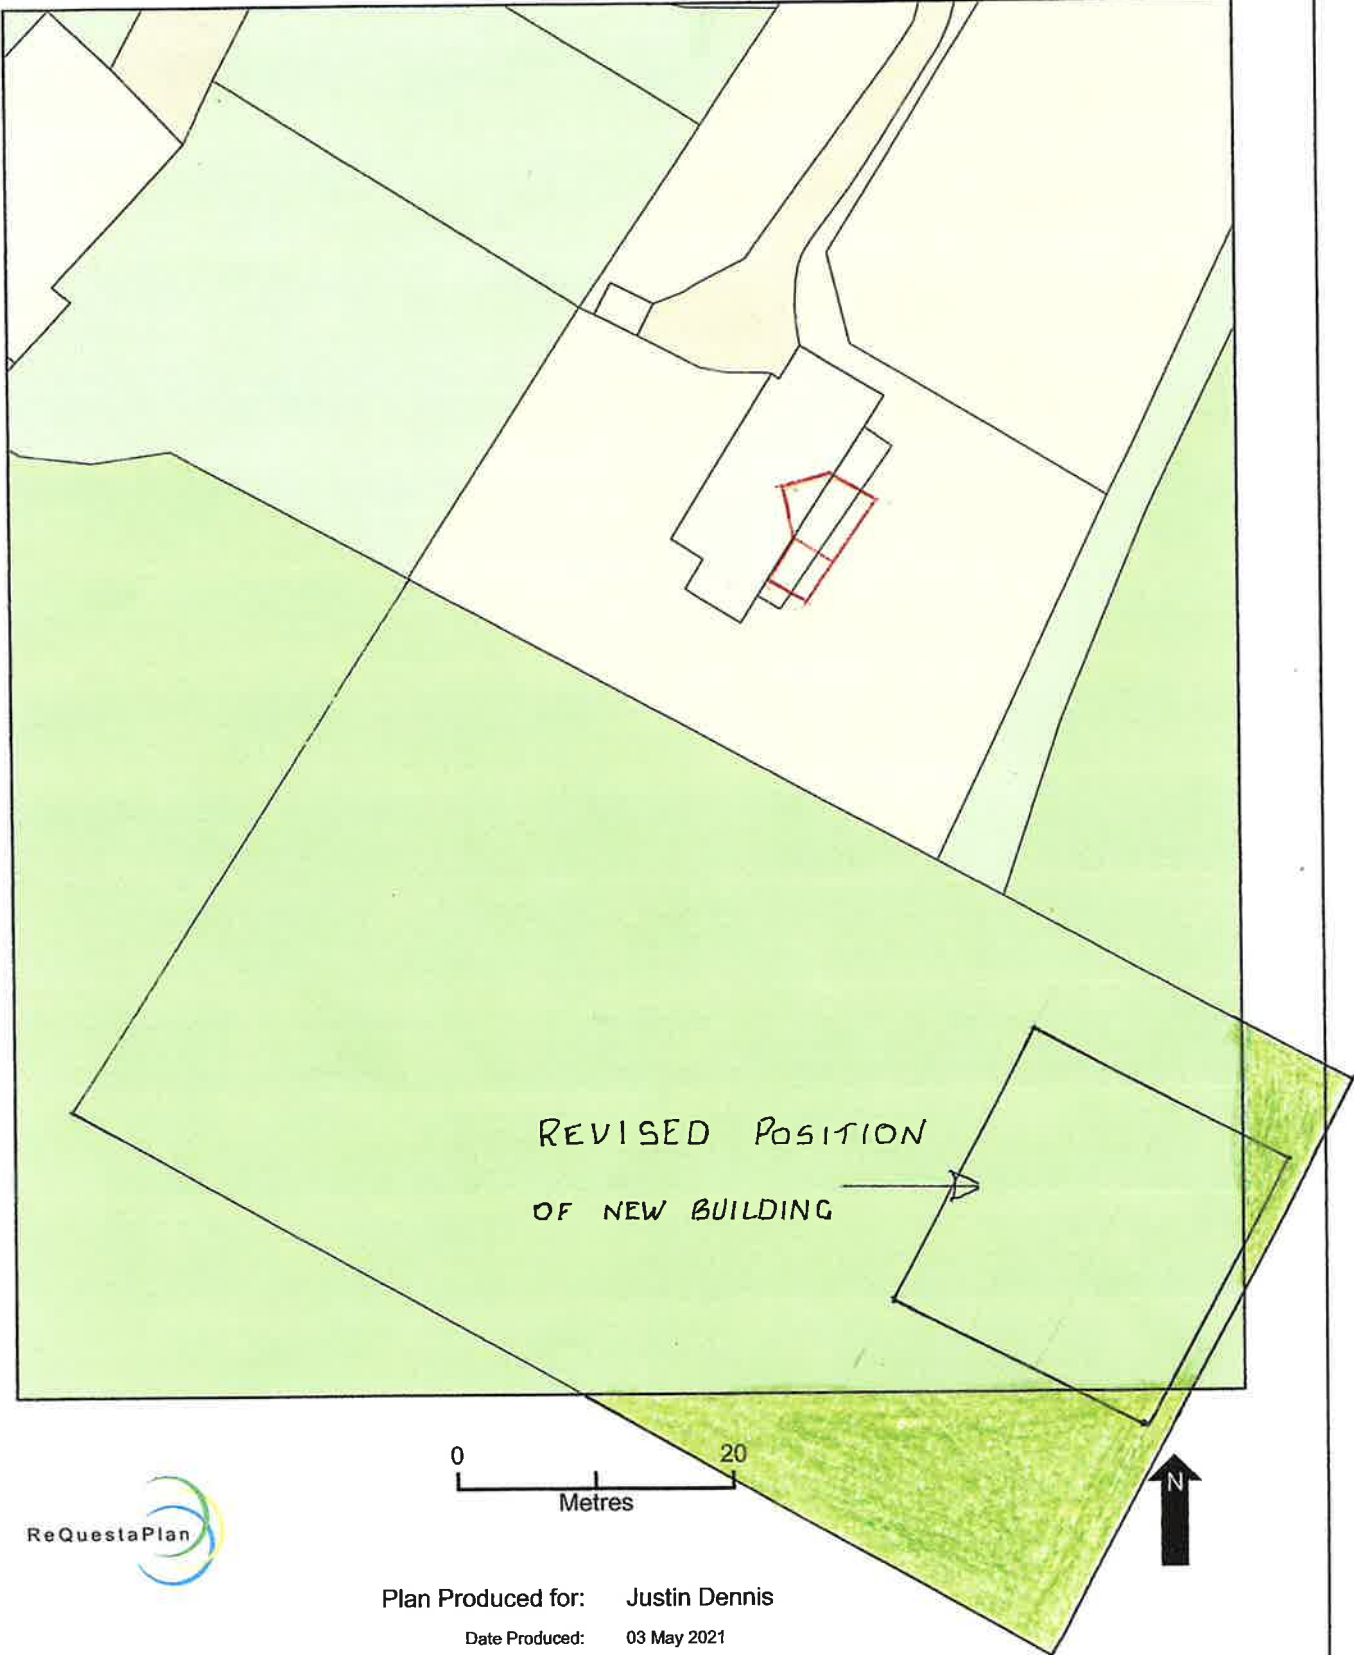

# Site Plan - Orchard Way

Plan Produced for: Justin Dennis  
Date Produced: 03 May 2021  
Plan Reference Number: TQRQM21123202513672  
Scale: 1:500 @ A4