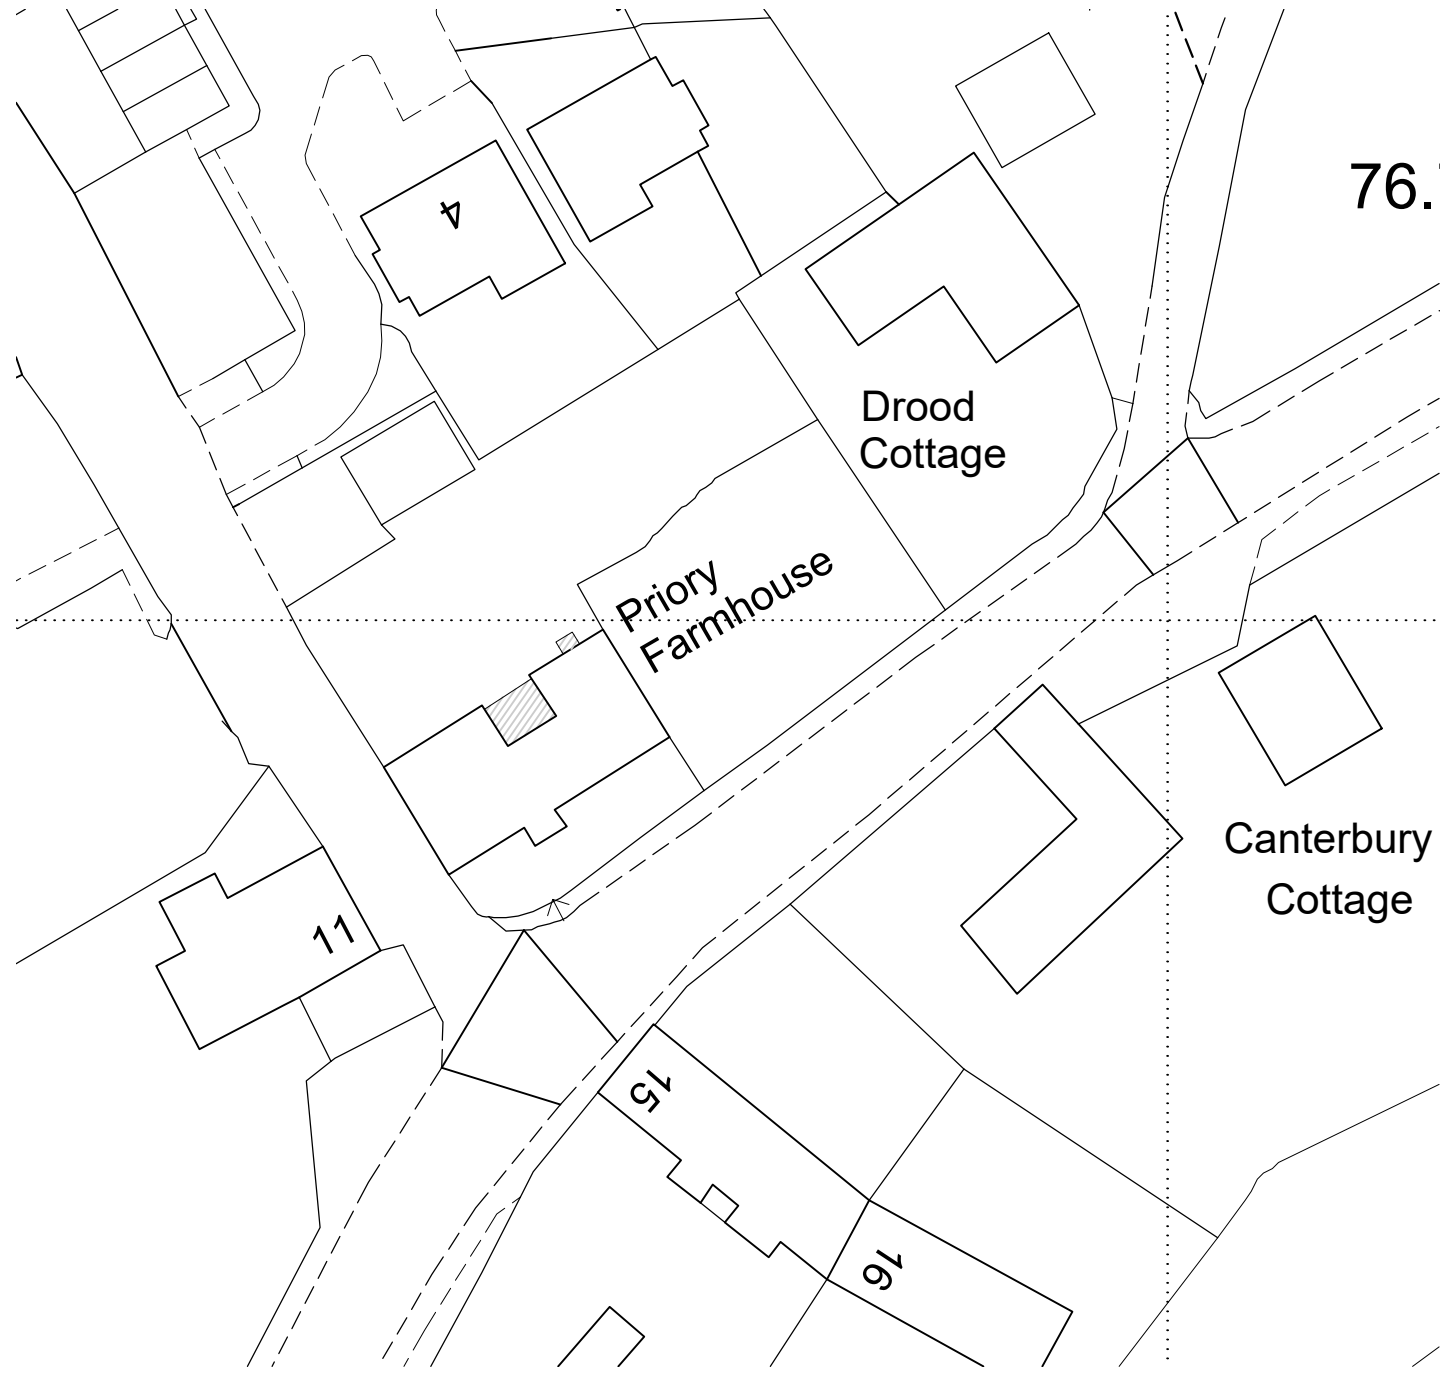

SITE LOCATION PLAN
SCALE 1:1250
AS OS PLAN DATA

BLOCK PLAN
SCALE 1:500
PROPOSED EXTENSION SHOWN SINGLE LINE HATCHED

PLANNING ISSUE
1:1250/ 1:500 @ A3

SITE LOCATION & BLOCK PLAN

MATHEWSON WATERS ARCHITECTS
RIBA #
01289 721594

The Old Surgery
Crowle Road · Lambourn
Berkshire · RG17 8NR
enquiries@mw-architects.co.uk
01288 73121
www.mw-architects.co.uk

© MATHEWSON WATERS ARCHITECTS LP
21029 01A