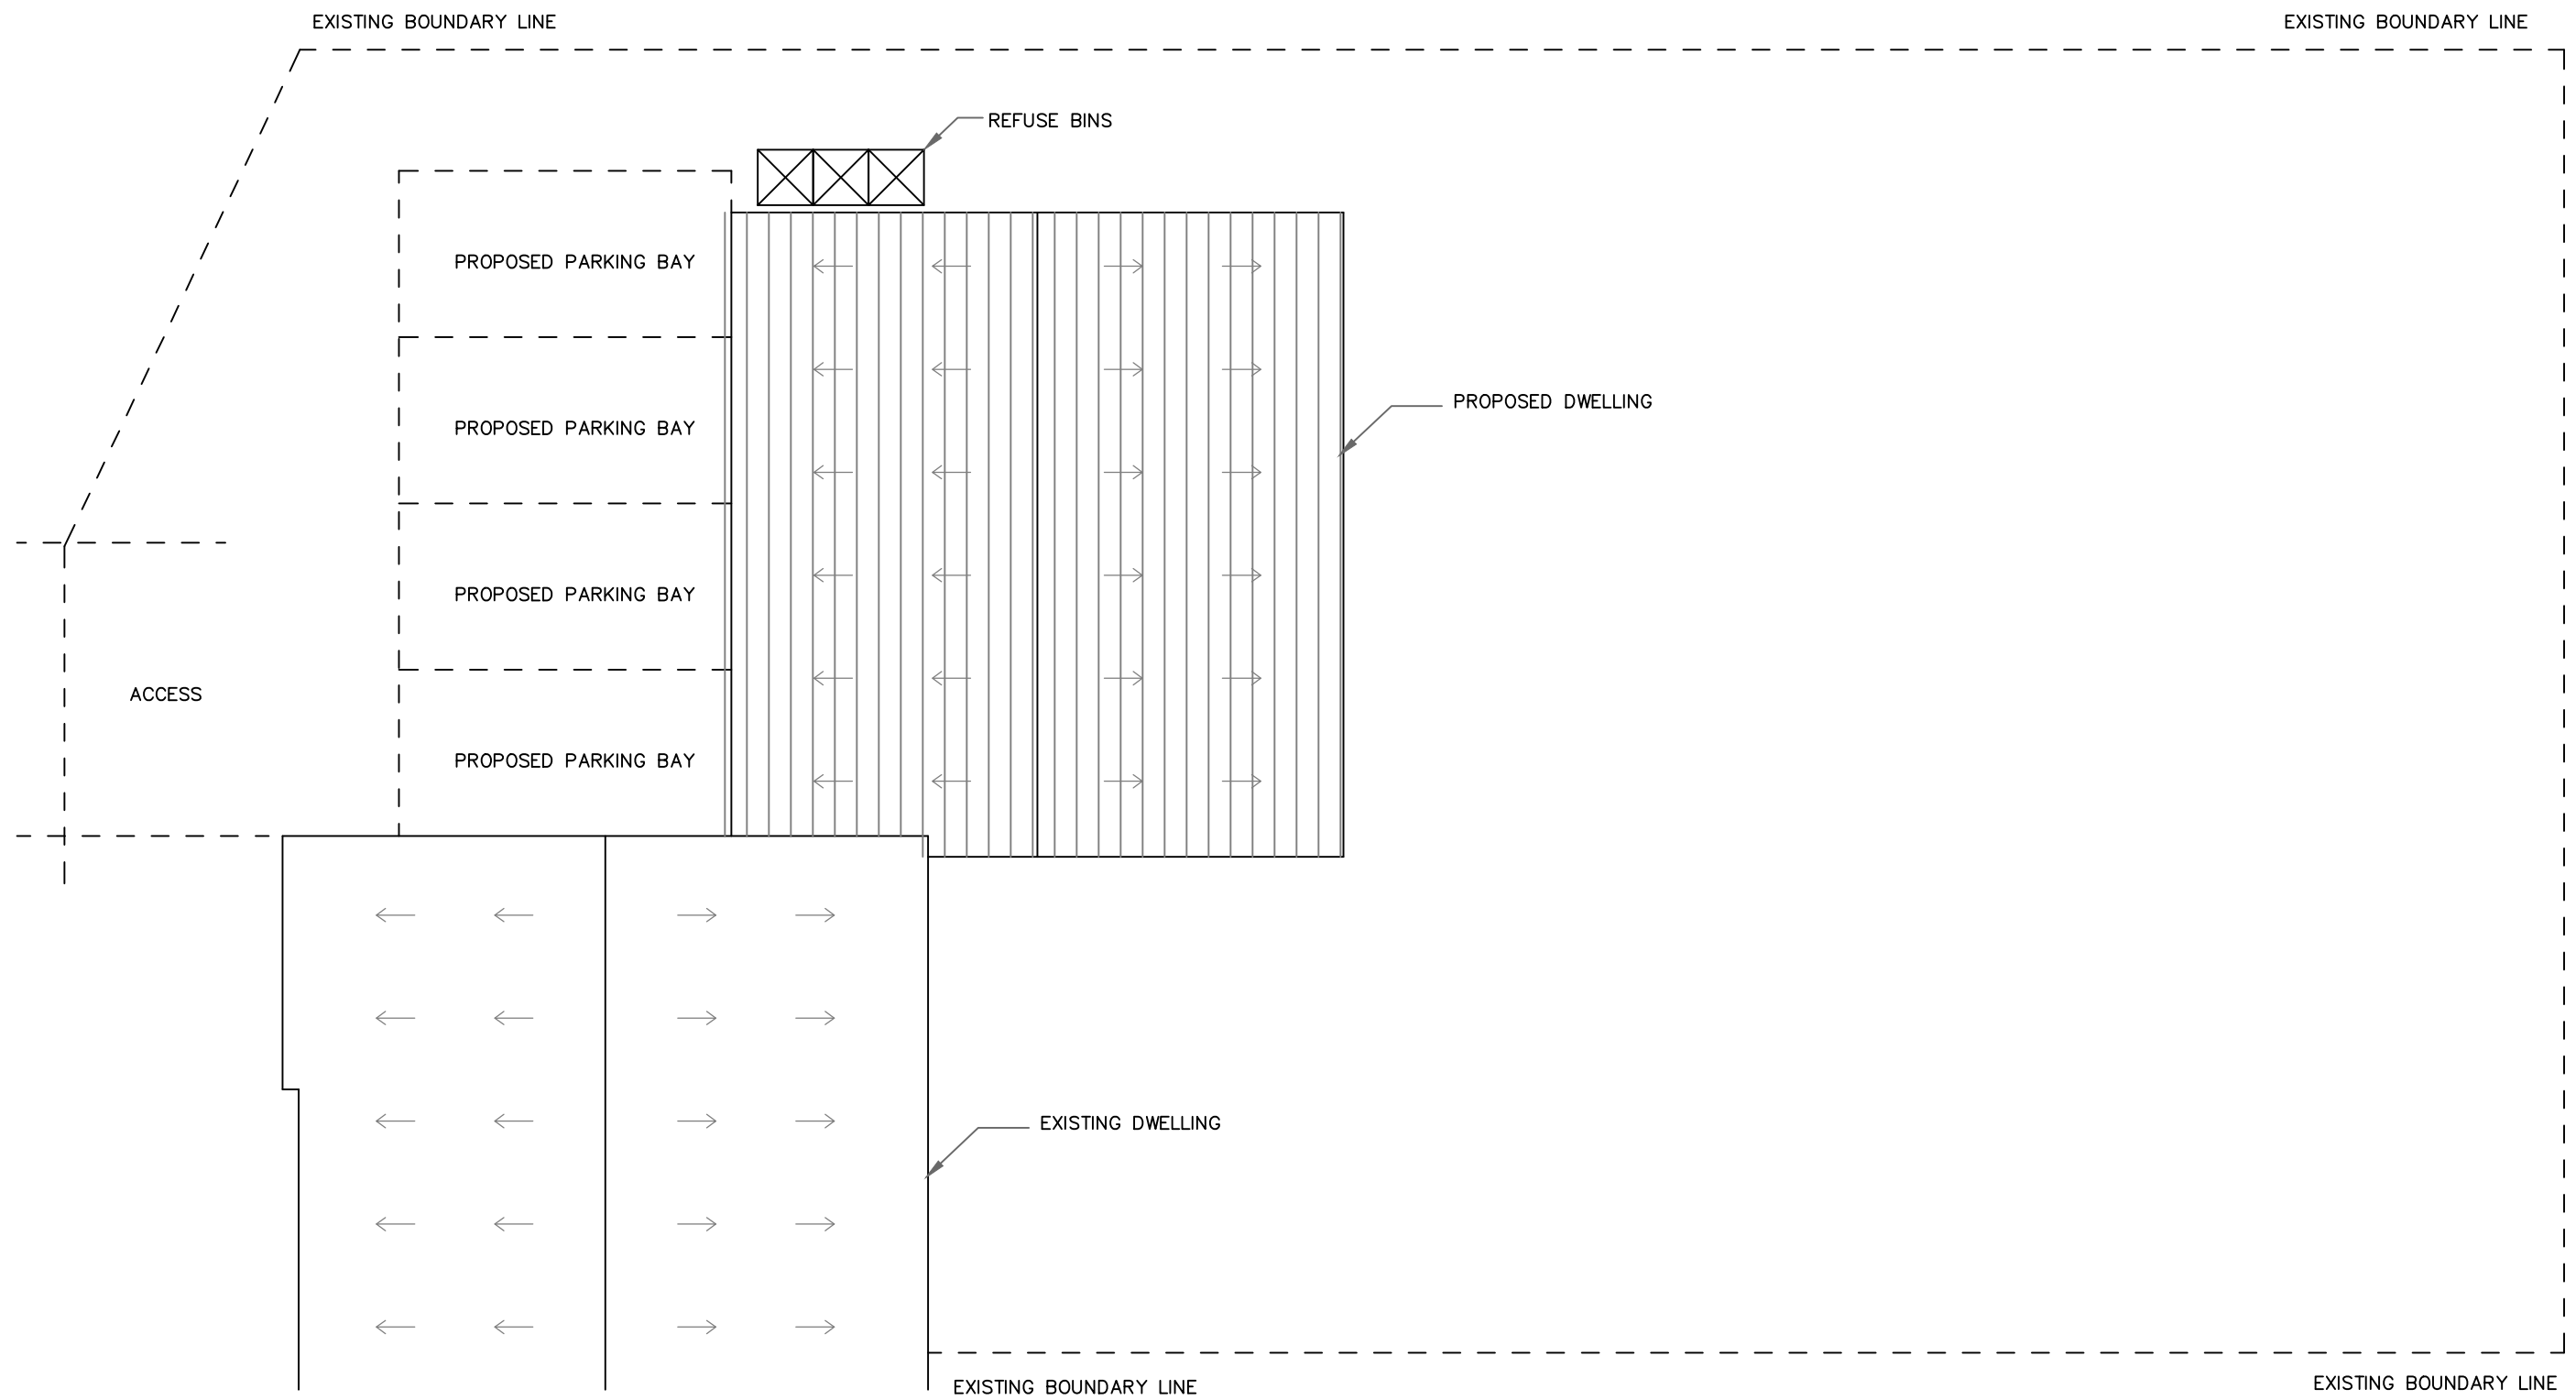

NORTH

ADDRESS: 8 BOWFELL GARDENS,
 STAKEFORD,
 NORTHUMBERLAND, NE62 5HA

TITLE: PRPOSED SITE PLAN SCALE 1:100